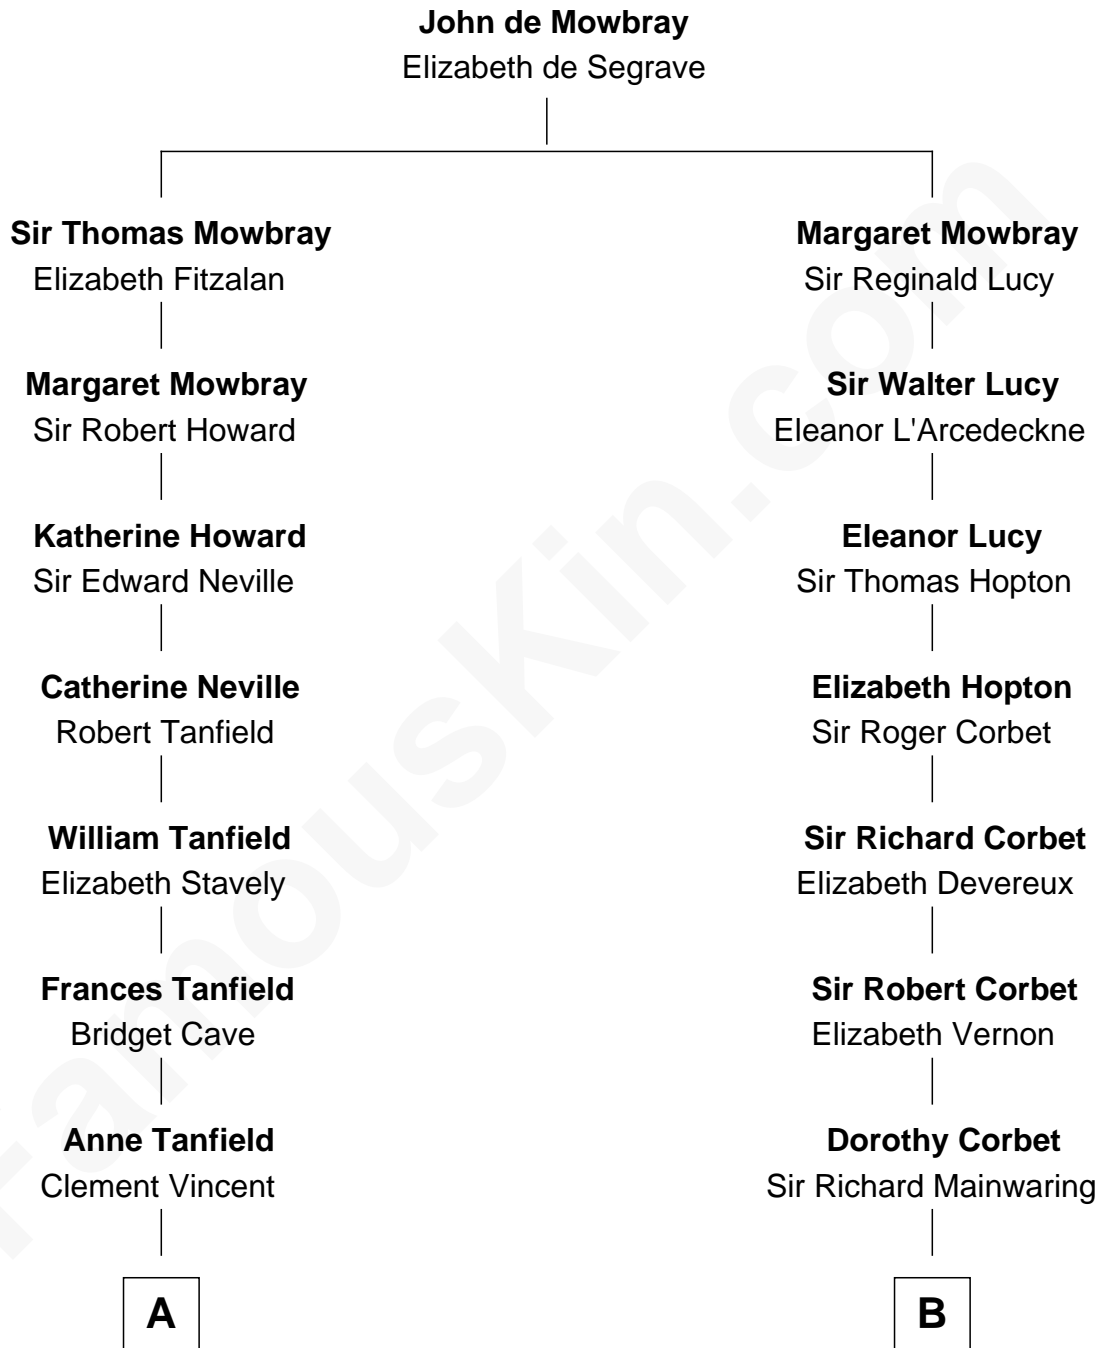

FamousKin.com

Relationship Chart of

Fitzhugh Lee

40th Governor of Virginia

16th cousin 5 times removed of

Amber Stevens West

TV and Movie Actress

C