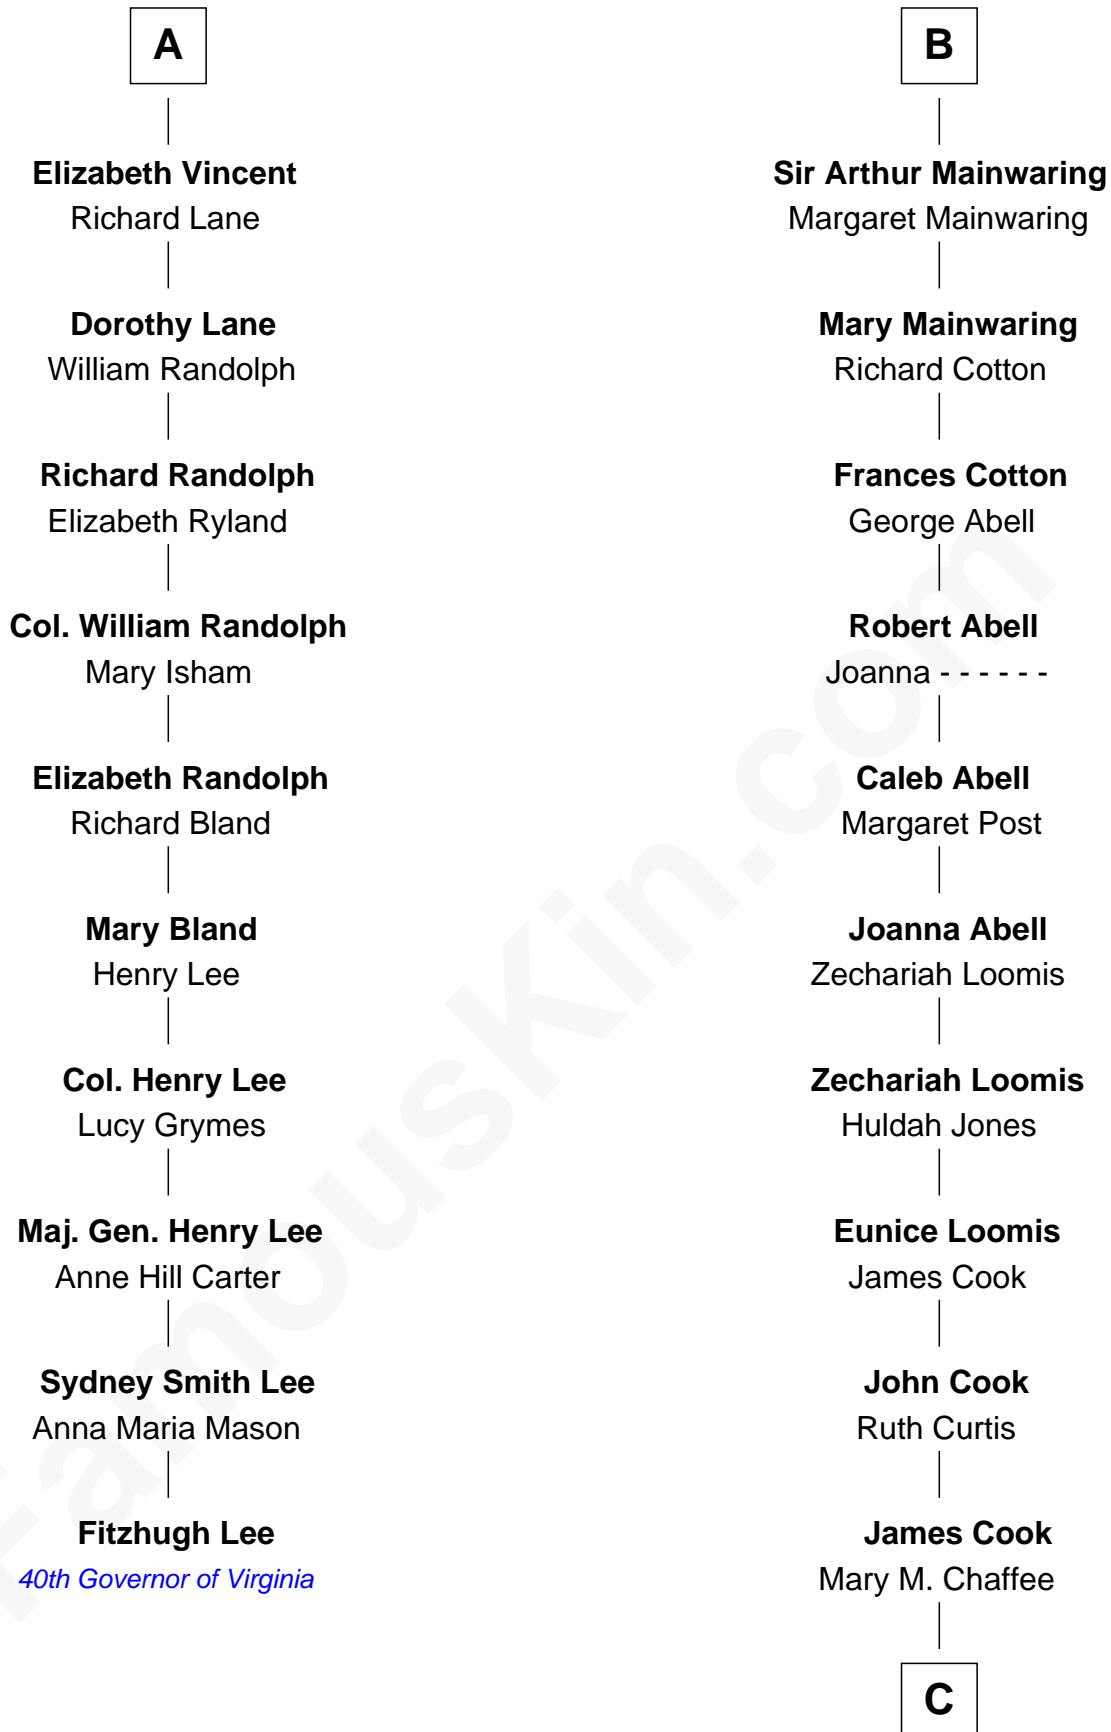

FamousKin.com

Relationship Chart of

Fitzhugh Lee

40th Governor of Virginia

16th cousin 5 times removed of

Amber Stevens West

TV and Movie Actress

C