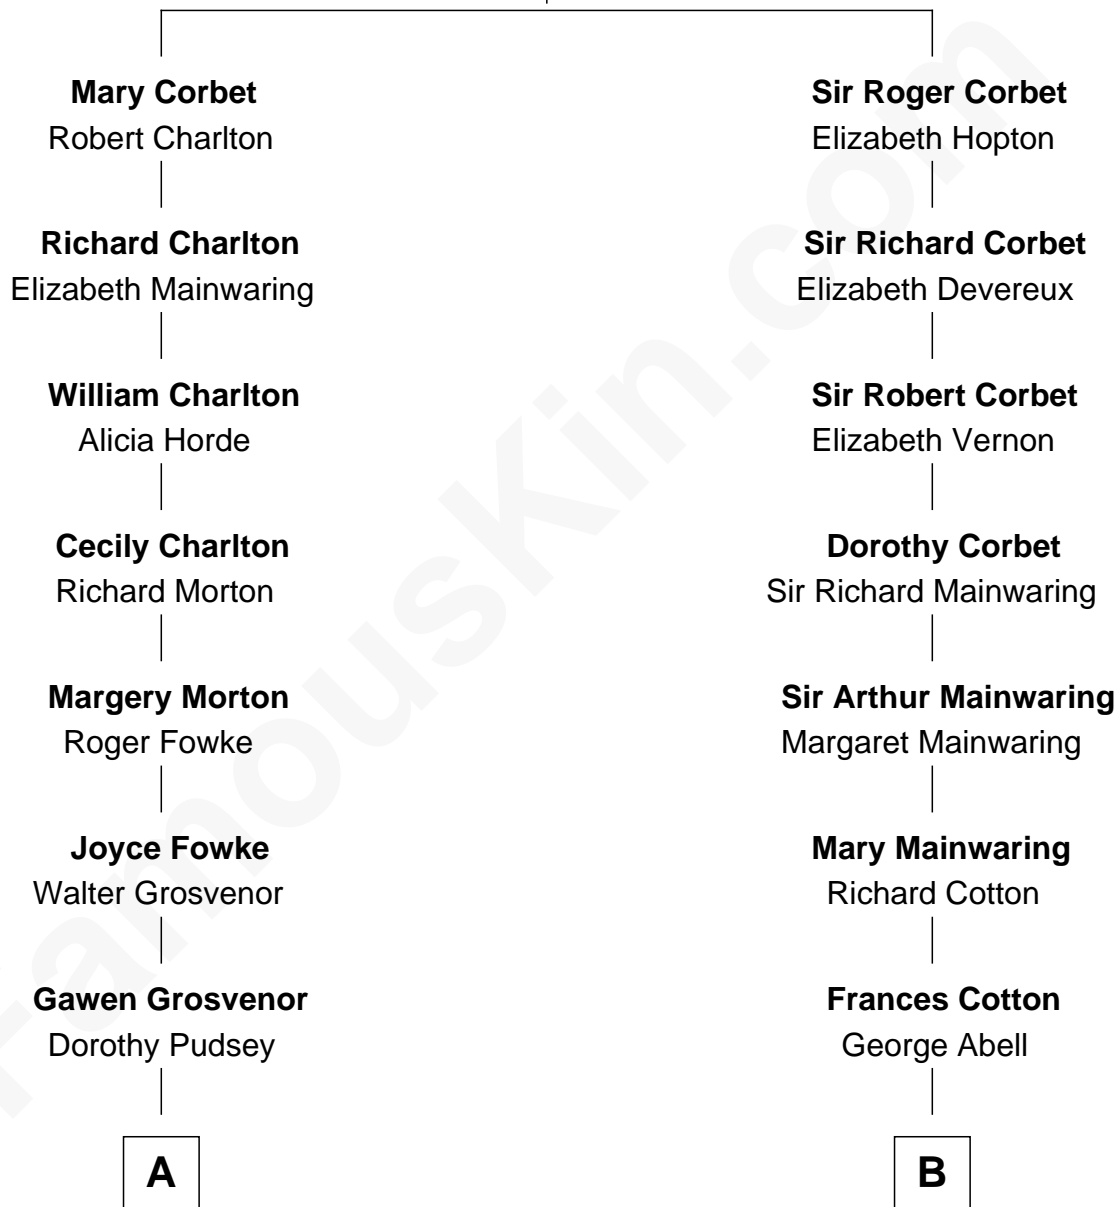

FamousKin.com

Relationship Chart of

Fitzhugh Lee

40th Governor of Virginia

14th cousin 3 times removed of

Shadoe Stevens

Radio Disc Jockey

Sir Robert Corbet

Margaret - - - - -

Shadoe Stevens photo by [Alan Light](#) (CC BY 2.0)