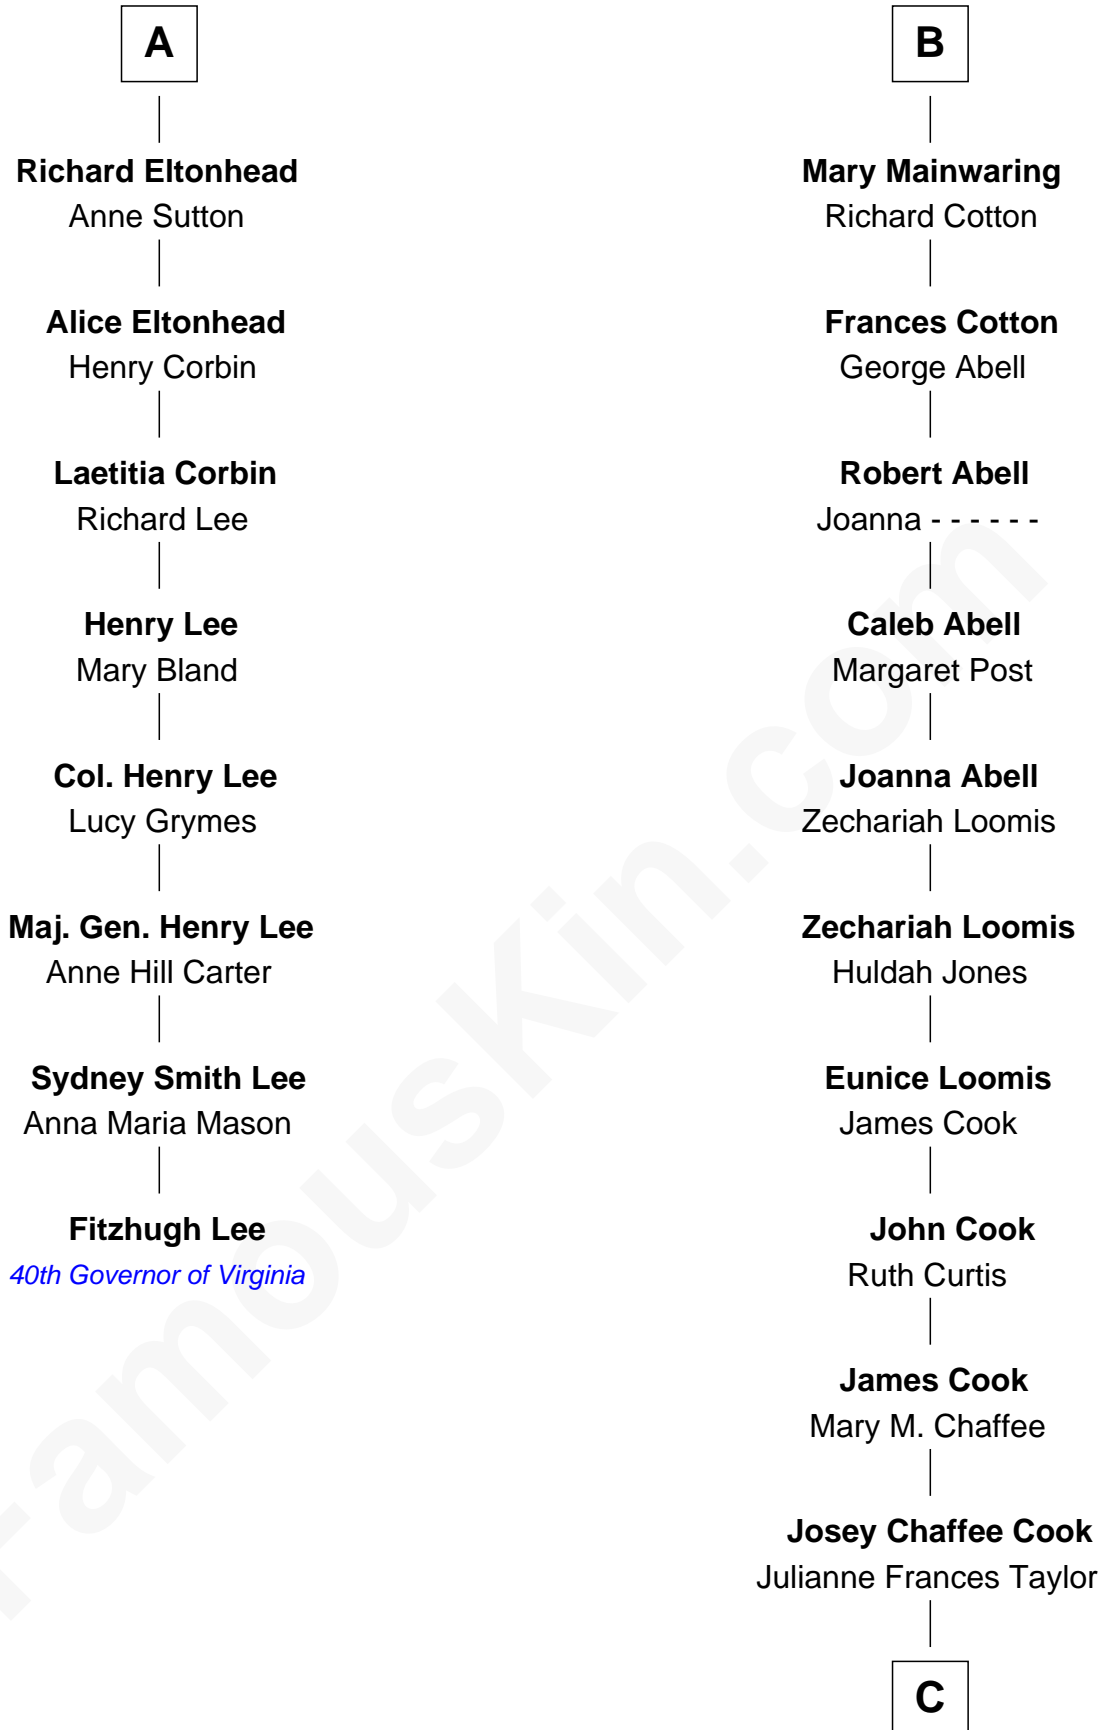

FamousKin.com

Relationship Chart of

Fitzhugh Lee

40th Governor of Virginia

14th cousin 5 times removed of

Shadoe Stevens

Radio Disc Jockey

Sir Richard Fitzalan

Joan Fitzalan

Sir William Beauchamp

Joan Beauchamp

James Butler

Elizabeth Butler

John Talbot

Ann Talbot

Sir Henry Vernon

Elizabeth Vernon

Sir Robert Corbet

Dorothy Corbet

Sir Richard Mainwaring

Sir Arthur Mainwaring

Margaret Mainwaring

B

C