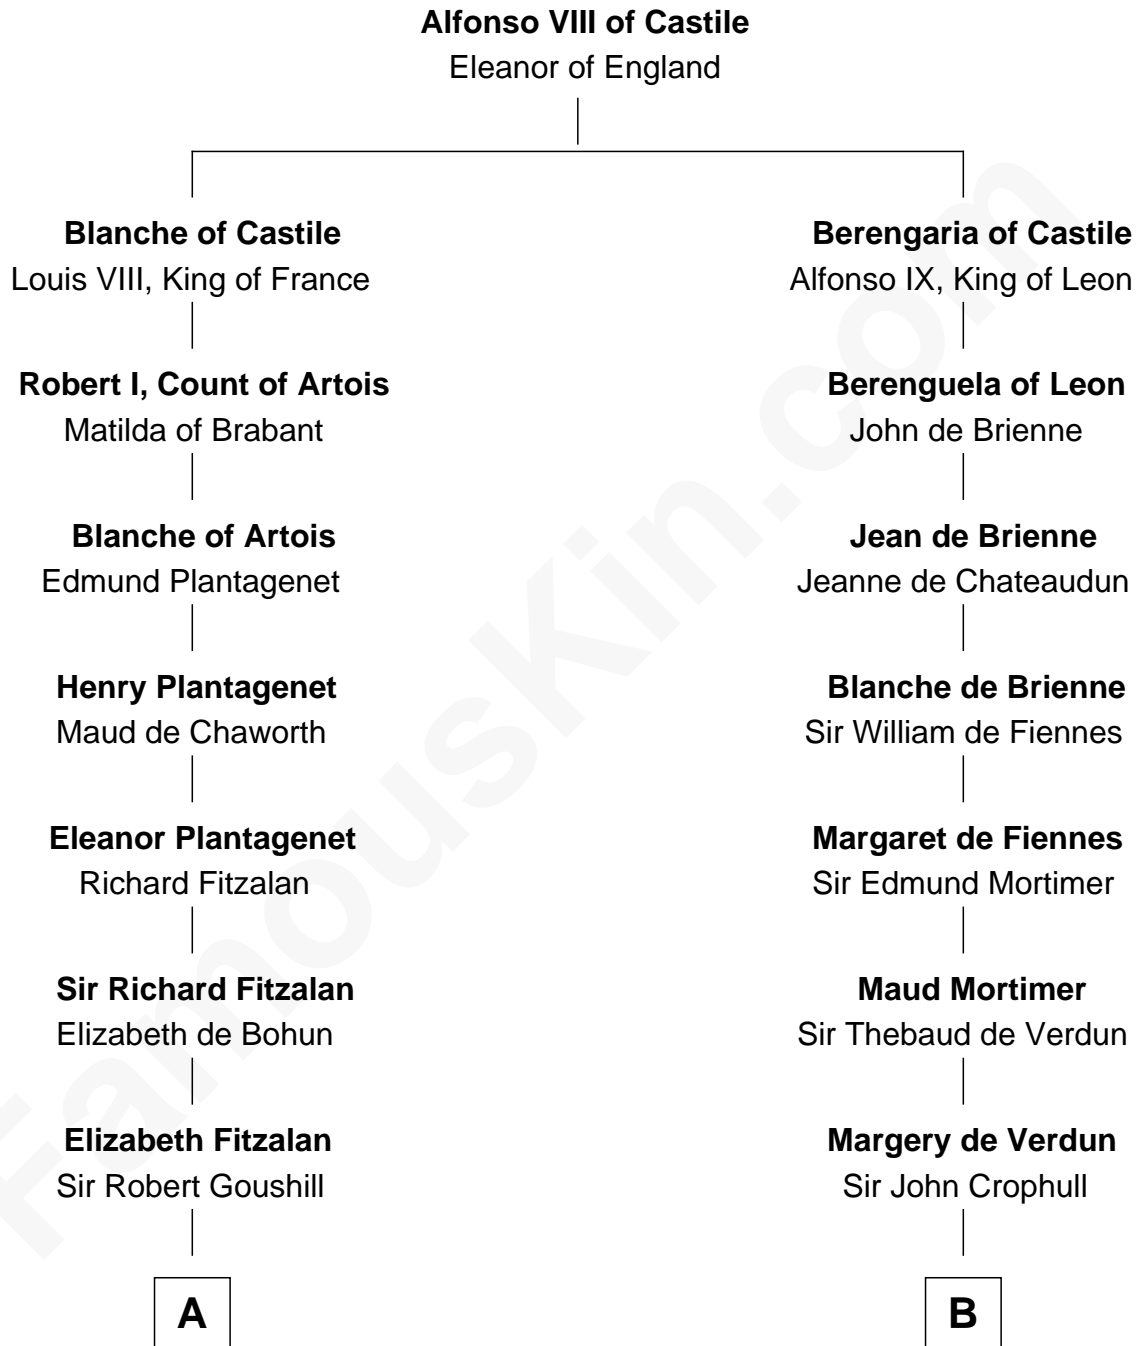

FamousKin.com

Relationship Chart of

Fitzhugh Lee

40th Governor of Virginia

20th cousin 1 time removed of

Button Gwinnett

Signer of the Declaration of Independence

C

Col. Henry Lee

Lucy Grymes

Maj. Gen. Henry Lee

Anne Hill Carter

Sydney Smith Lee

Anna Maria Mason

Fitzhugh Lee

40th Governor of Virginia