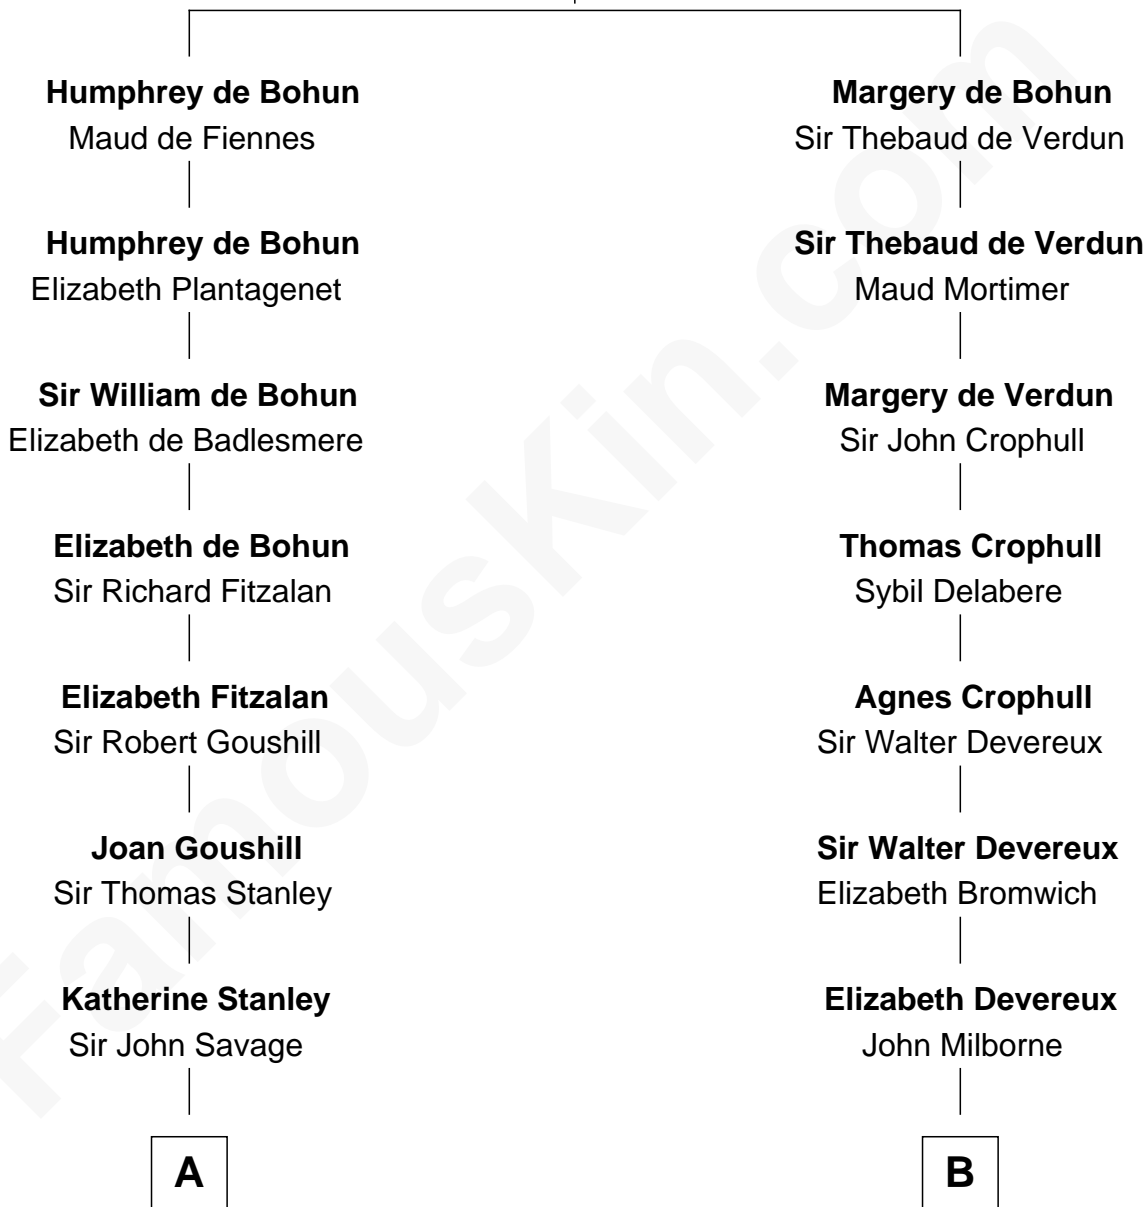

## Relationship Chart of

### Fitzhugh Lee

40th Governor of Virginia

17th cousin 1 time removed of

**Button Gwinnett**

Signer of the Declaration of Independence

**Sir Humphrey de Bohun**

Eleanor de Braiose

**A**

**Dulcia Savage**  
Sir Henry Bold

**Maud Bold**  
Thomas Gerard

**Jennet Gerard**  
Richard Eltonhead

**William Eltonhead**  
Anne Bowers

**Richard Eltonhead**  
Anne Sutton

**Alice Eltonhead**  
Henry Corbin

**Laetitia Corbin**  
Richard Lee

**Henry Lee**  
Mary Bland

**Col. Henry Lee**  
Lucy Grymes

**Maj. Gen. Henry Lee**  
Anne Hill Carter

**C**

**B**

**Simon Milborne**  
Jane Baskerville

**Anne Milborne**  
William Rudhall