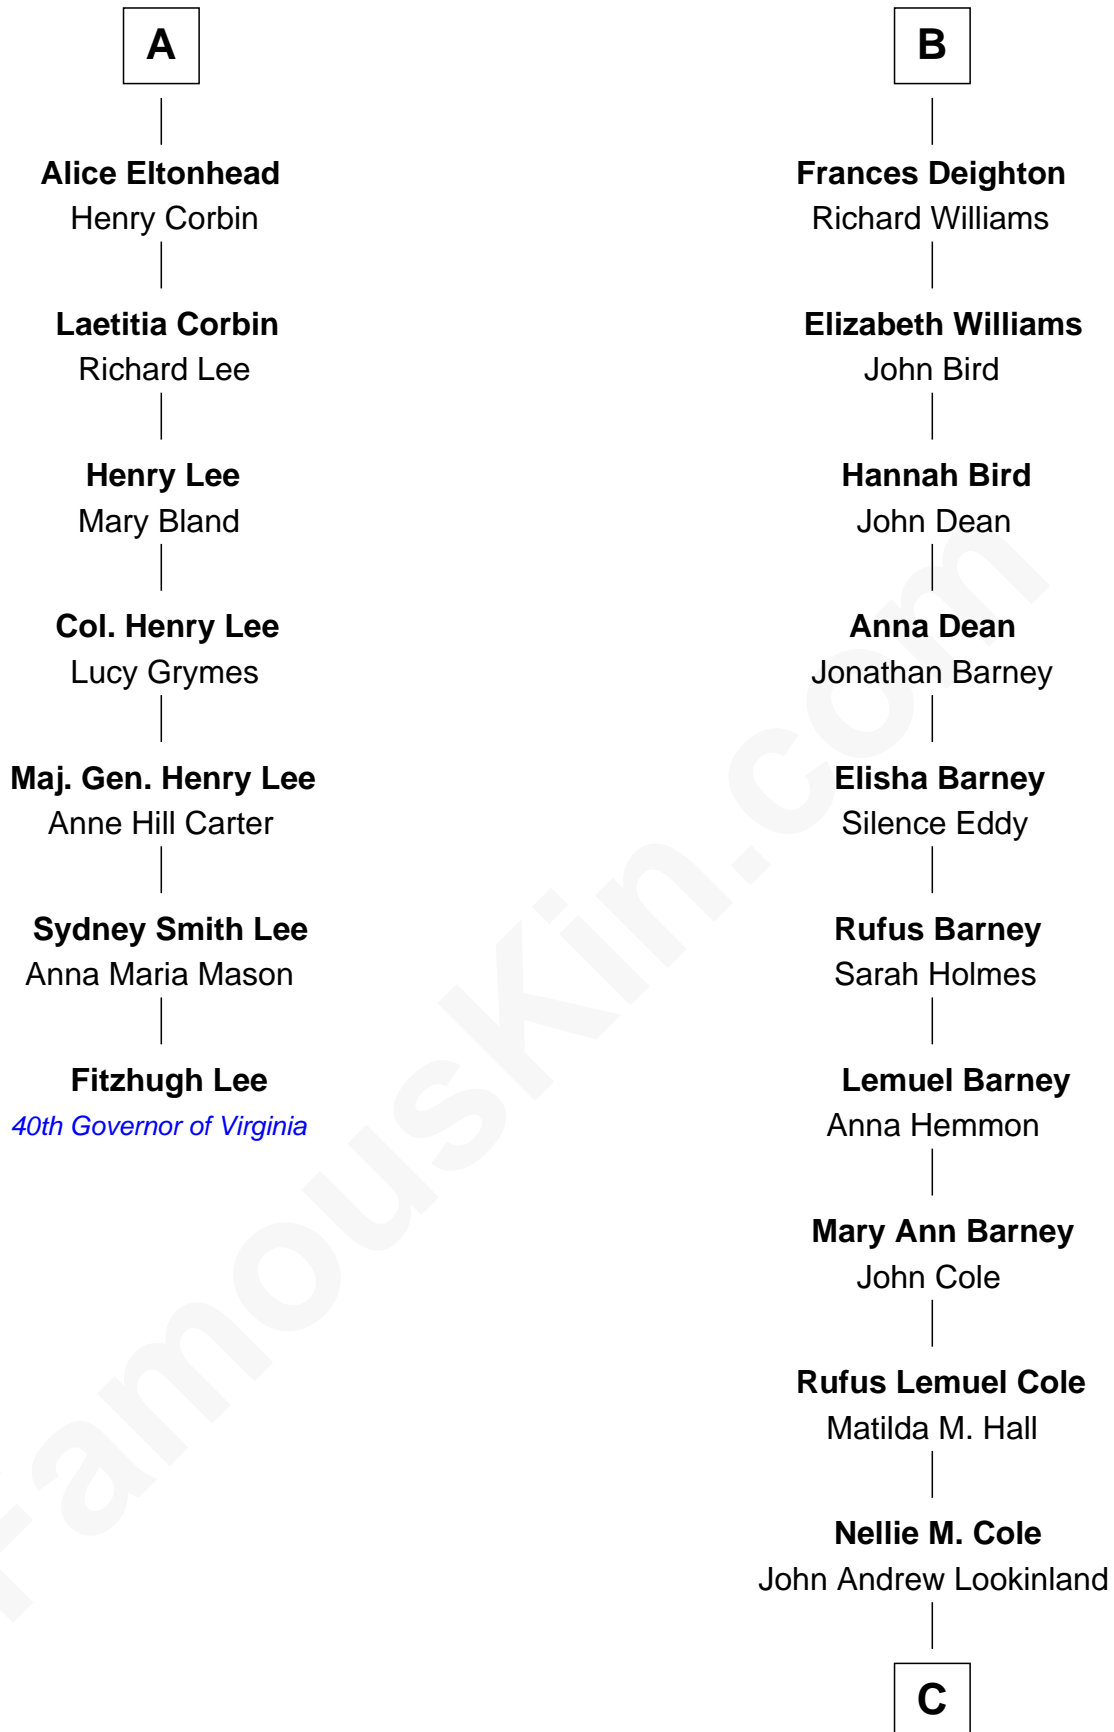

FamousKin.com

Relationship Chart of

Fitzhugh Lee

40th Governor of Virginia

13th cousin 6 times removed of

Michael Lookinland

TV Actor

C

Orrin Paul Lookinland

Madeline Tait

Paul Russell Lookinland

Karen Ruth McKinney

Michael Lookinland

TV Actor

FamousKin.com