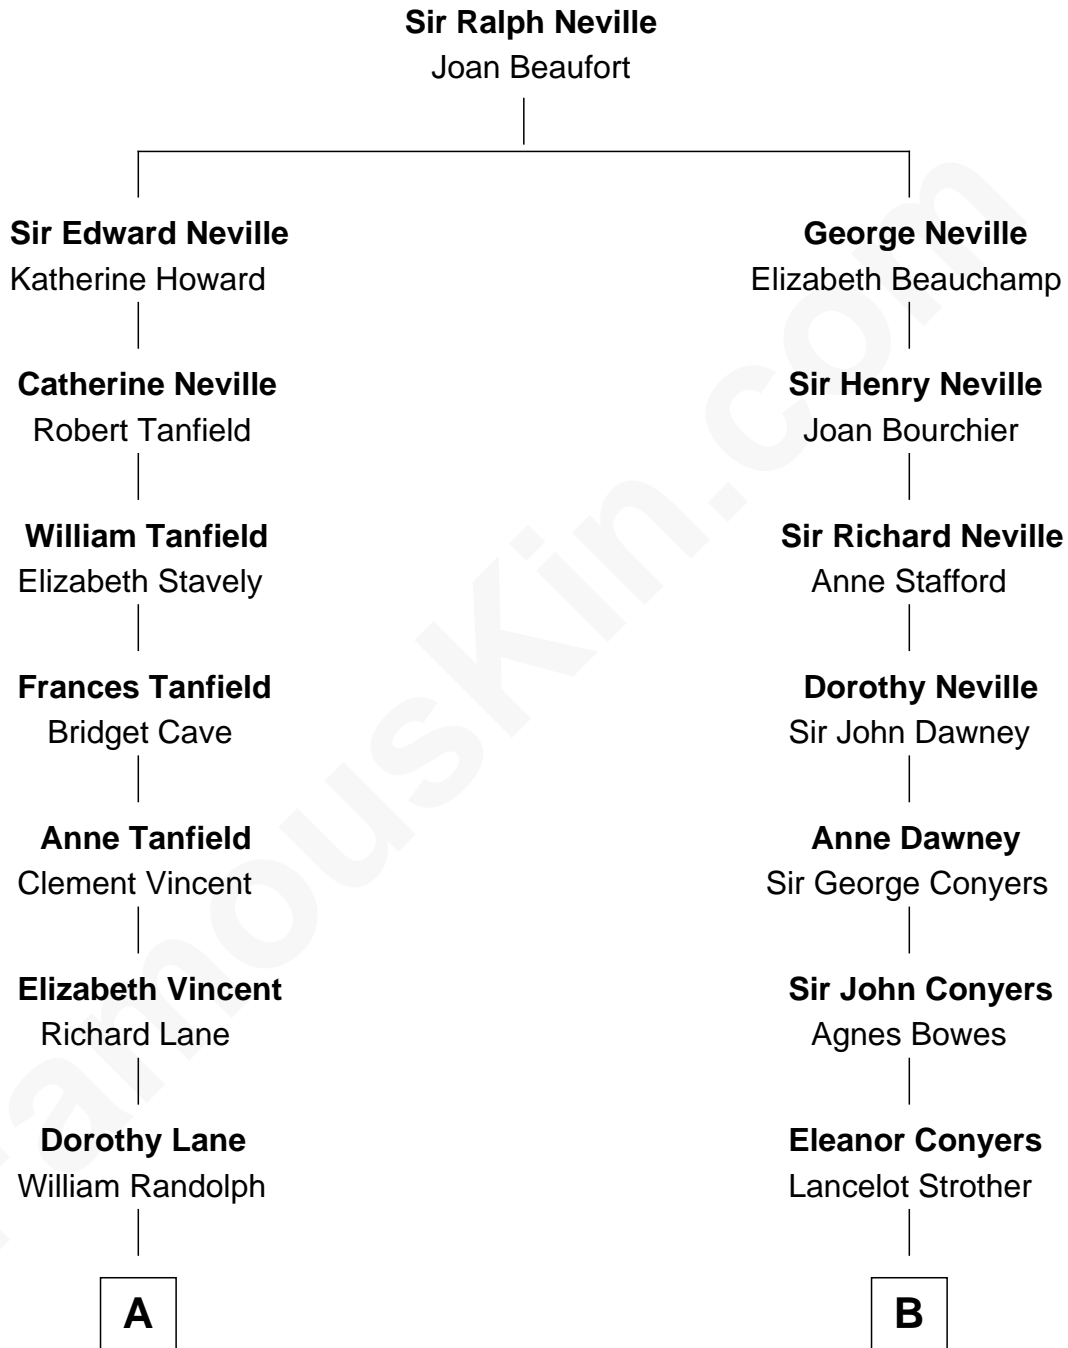

FamousKin.com

Relationship Chart of

Fitzhugh Lee

40th Governor of Virginia

14th cousin 4 times removed of

Parker Stevenson

TV and Movie Actor

C

Sarah Meade Price
Richard Stevenson Parker

Parker Stevenson
TV and Movie Actor

FamousKin.com