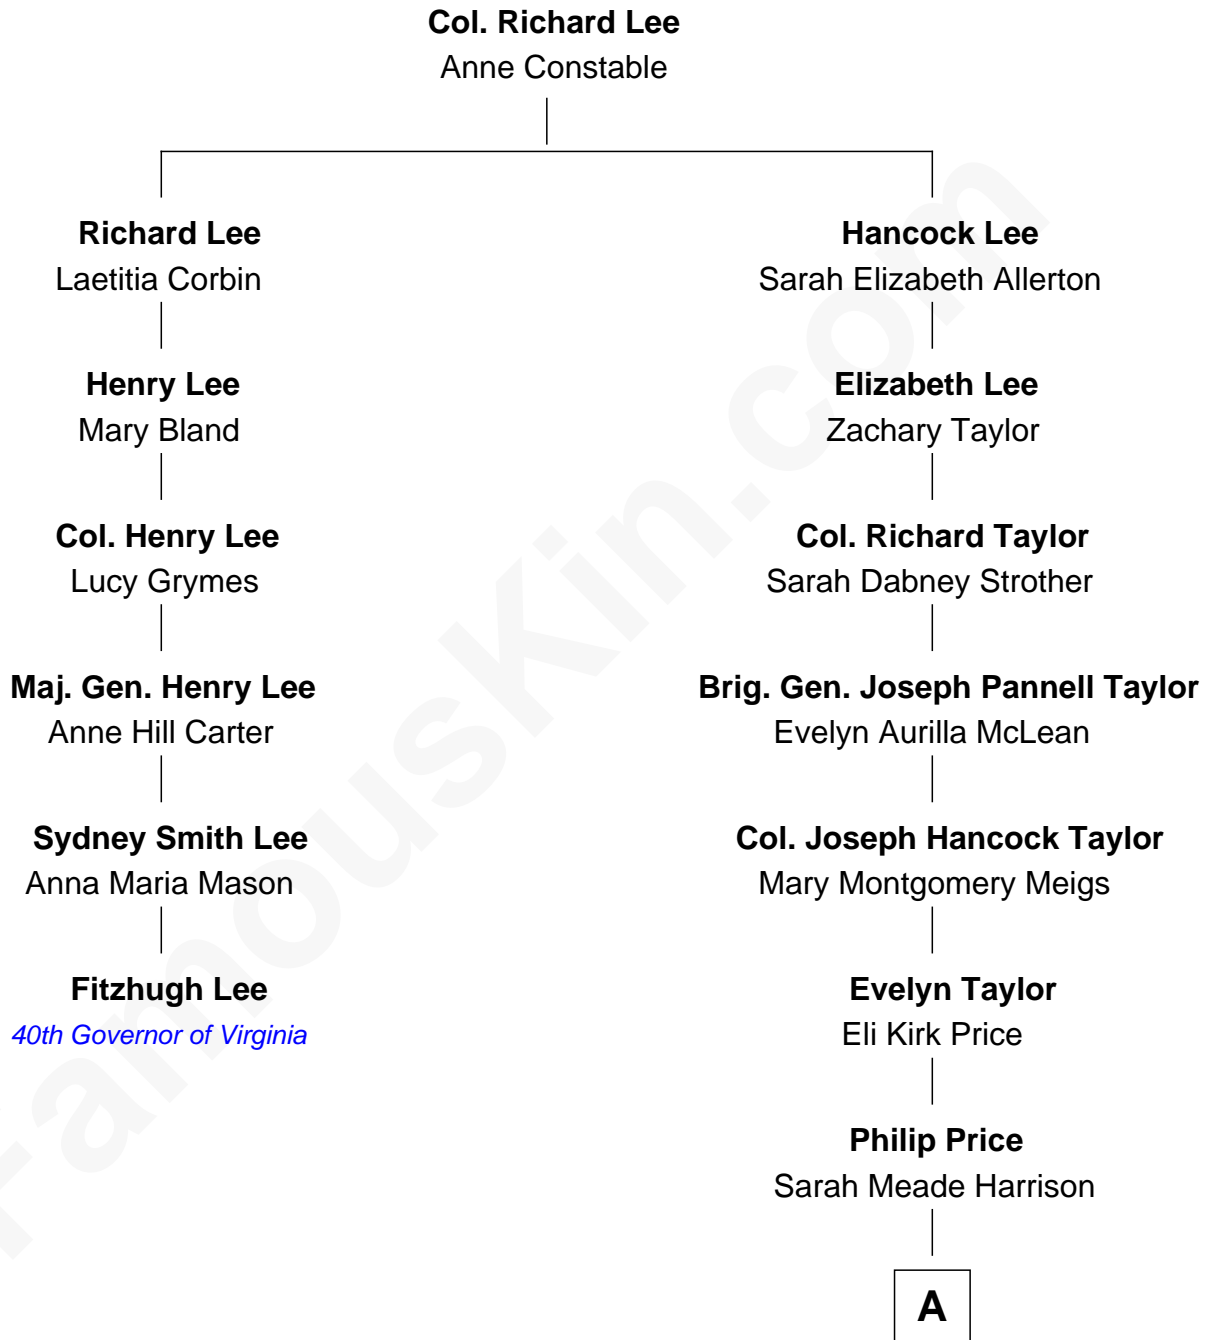

FamousKin.com

Relationship Chart of

Fitzhugh Lee

40th Governor of Virginia

5th cousin 3 times removed of

Parker Stevenson

TV and Movie Actor

A

—
Sarah Meade Price
Richard Stevenson Parker

—
Parker Stevenson
TV and Movie Actor

FamousKin.com