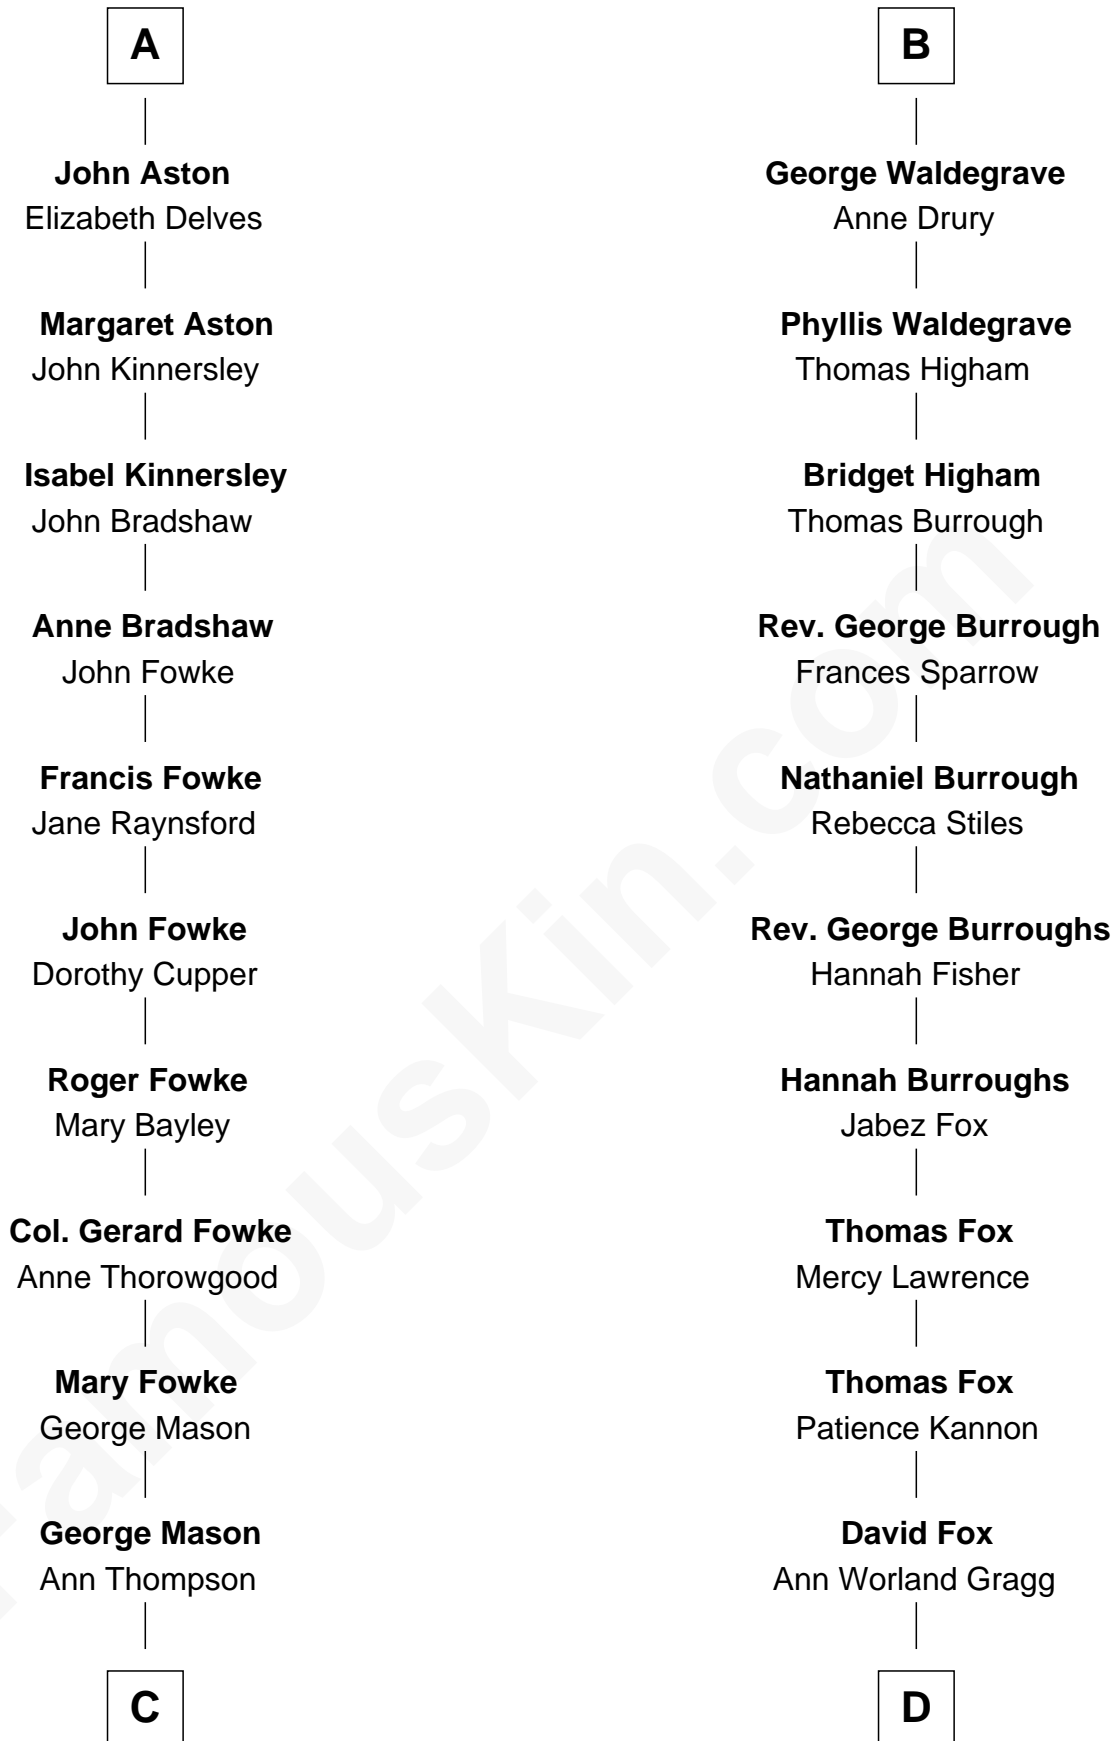

FamousKin.com

Relationship Chart of

Fitzhugh Lee

40th Governor of Virginia

20th cousin 1 time removed of

Bob Moore

Co-Founder, Bob's Red Mill

C

George Mason

Anne Eilbeck

Gen. John Mason

Anne Maria Murray

Anna Maria Mason

Sydney Smith Lee

Fitzhugh Lee

40th Governor of Virginia

D

Morris Fox

Sarah A. Smith

Violette Fox

Daniel Francis Learnard

Clinton Morris Learnard

Gertrude Maud Yost

Doris Dell Learnard

Kenneth Earl Moore

Bob Moore

Co-Founder, Bob's Red Mill