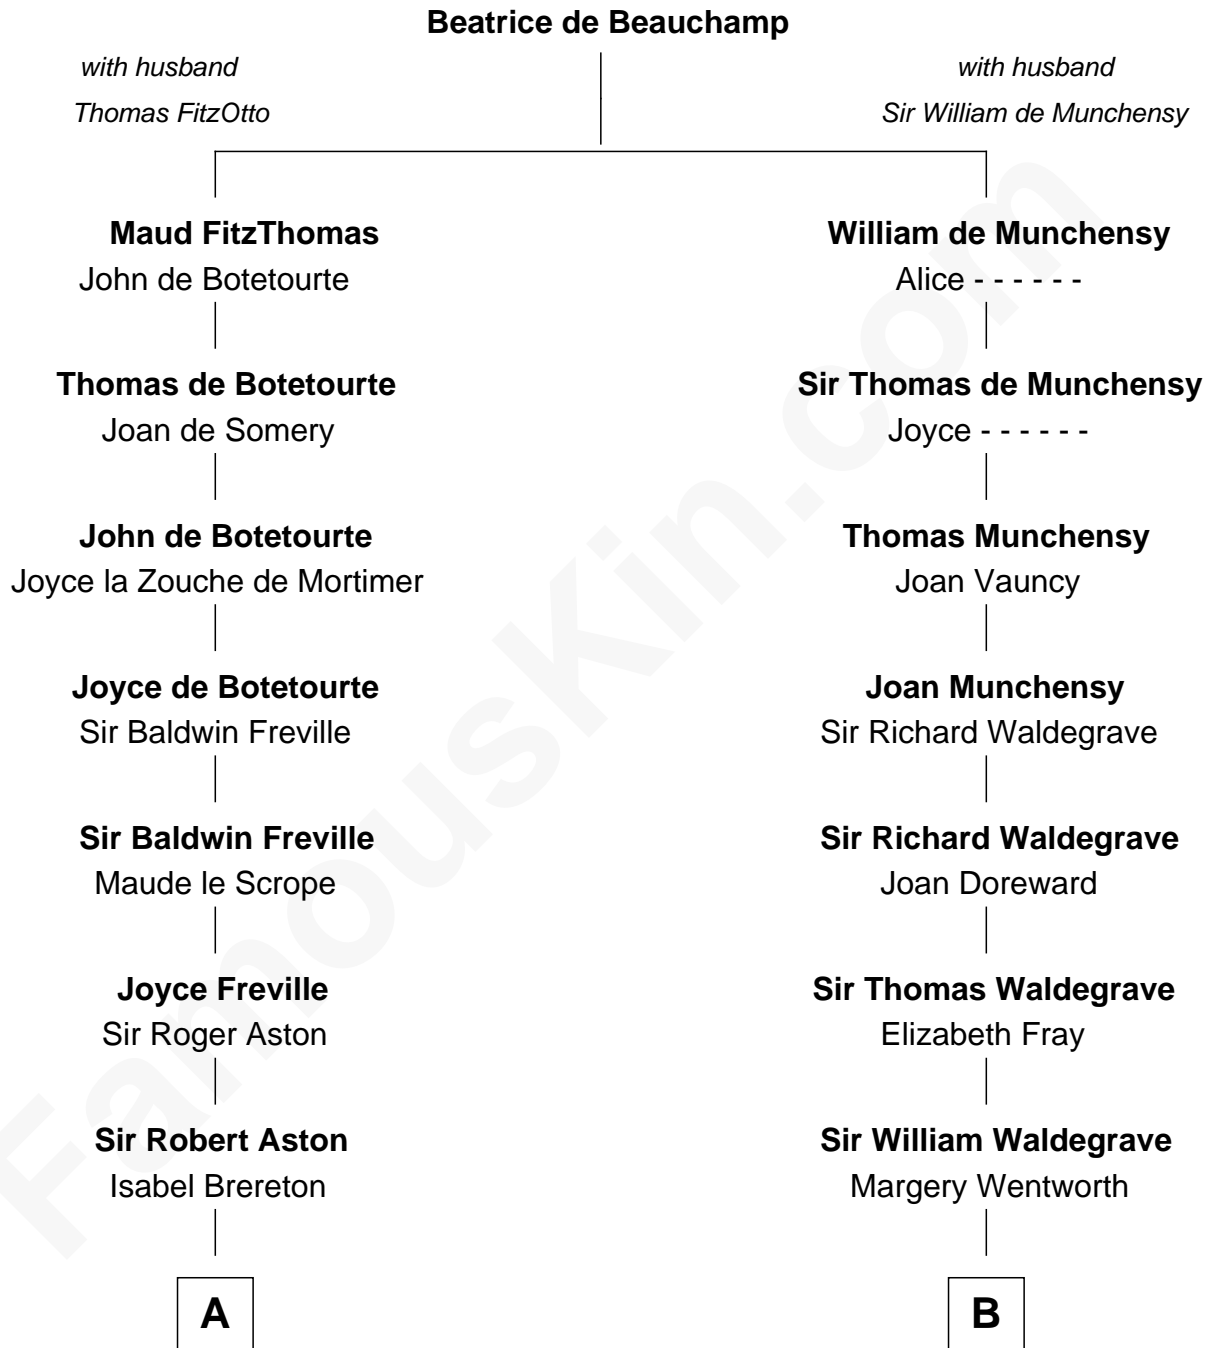

FamousKin.com

Relationship Chart of

Fitzhugh Lee

40th Governor of Virginia

20th cousin 1 time removed of

Bob Moore

Co-Founder, Bob's Red Mill

C

George Mason

Anne Eilbeck

Gen. John Mason

Anne Maria Murray

Anna Maria Mason

Sydney Smith Lee

Fitzhugh Lee

40th Governor of Virginia

D

Morris Fox

Sarah A. Smith

Violette Fox

Daniel Francis Learnard

Clinton Morris Learnard

Gertrude Maud Yost

Doris Dell Learnard

Kenneth Earl Moore

Bob Moore

Co-Founder, Bob's Red Mill