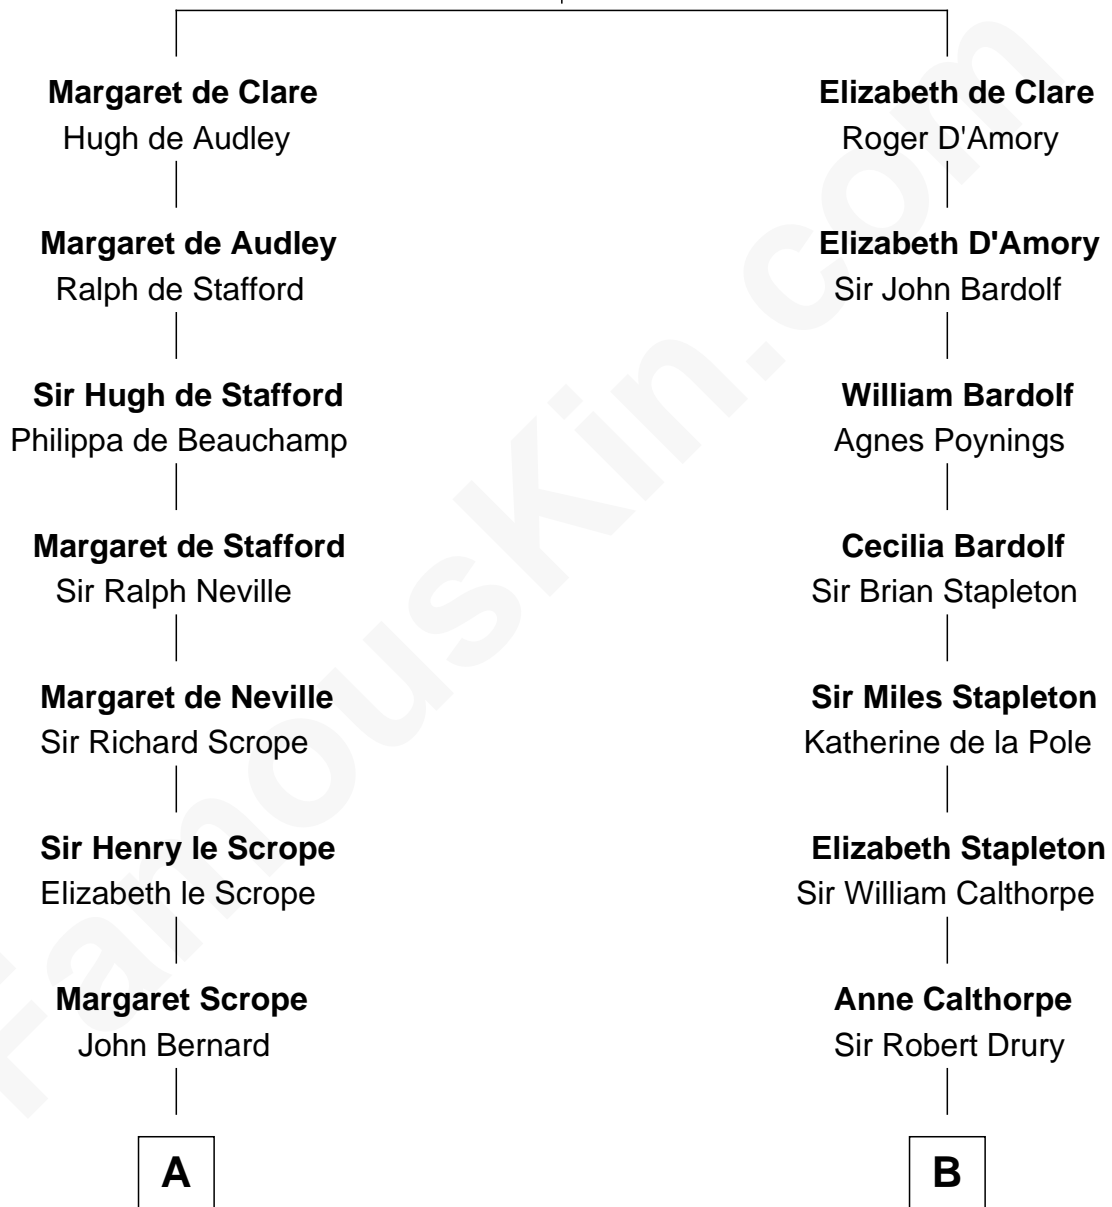

FamousKin.com

Relationship Chart of

Fitzhugh Lee

40th Governor of Virginia

18th cousin 3 times removed of

Bob Moore

Co-Founder, Bob's Red Mill

Sir Gilbert de Clare

Joan of Acre

C

Sydney Smith Lee
Anna Maria Mason

Fitzhugh Lee
40th Governor of Virginia

D

Morris Fox
Sarah A. Smith

Violette Fox
Daniel Francis Learnard

Clinton Morris Learnard
Gertrude Maud Yost

Doris Dell Learnard
Kenneth Earl Moore

Bob Moore
Co-Founder, Bob's Red Mill