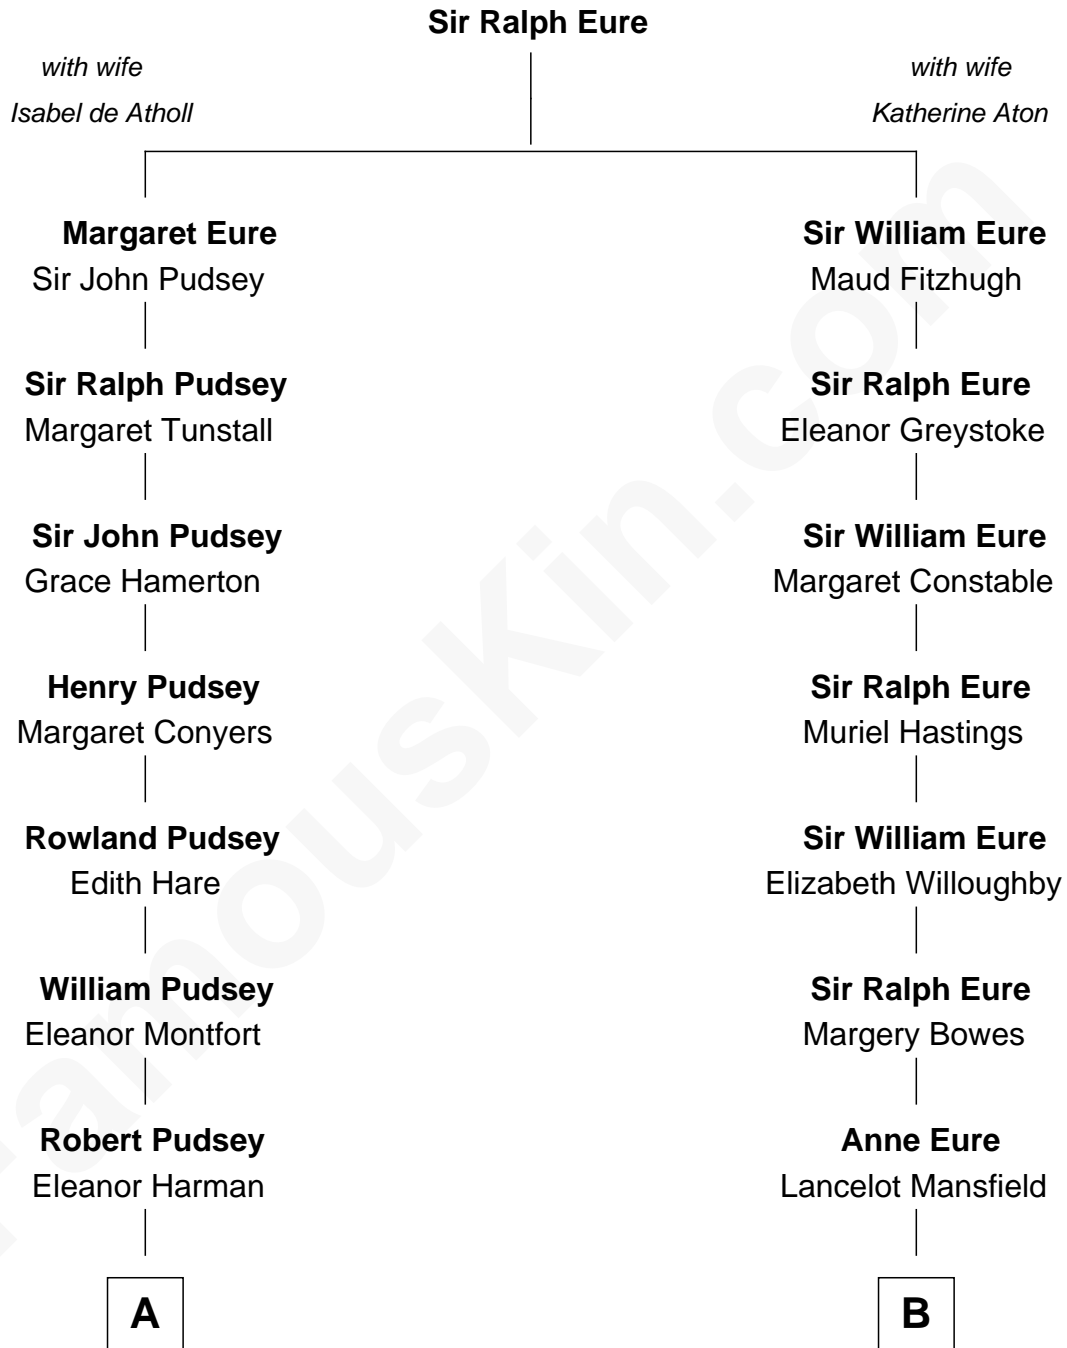

FamousKin.com Relationship Chart of

Fitzhugh Lee

40th Governor of Virginia

16th cousin 3 times removed of

Zach Snyder

Filmmaker

C

Helen Danforth Manley