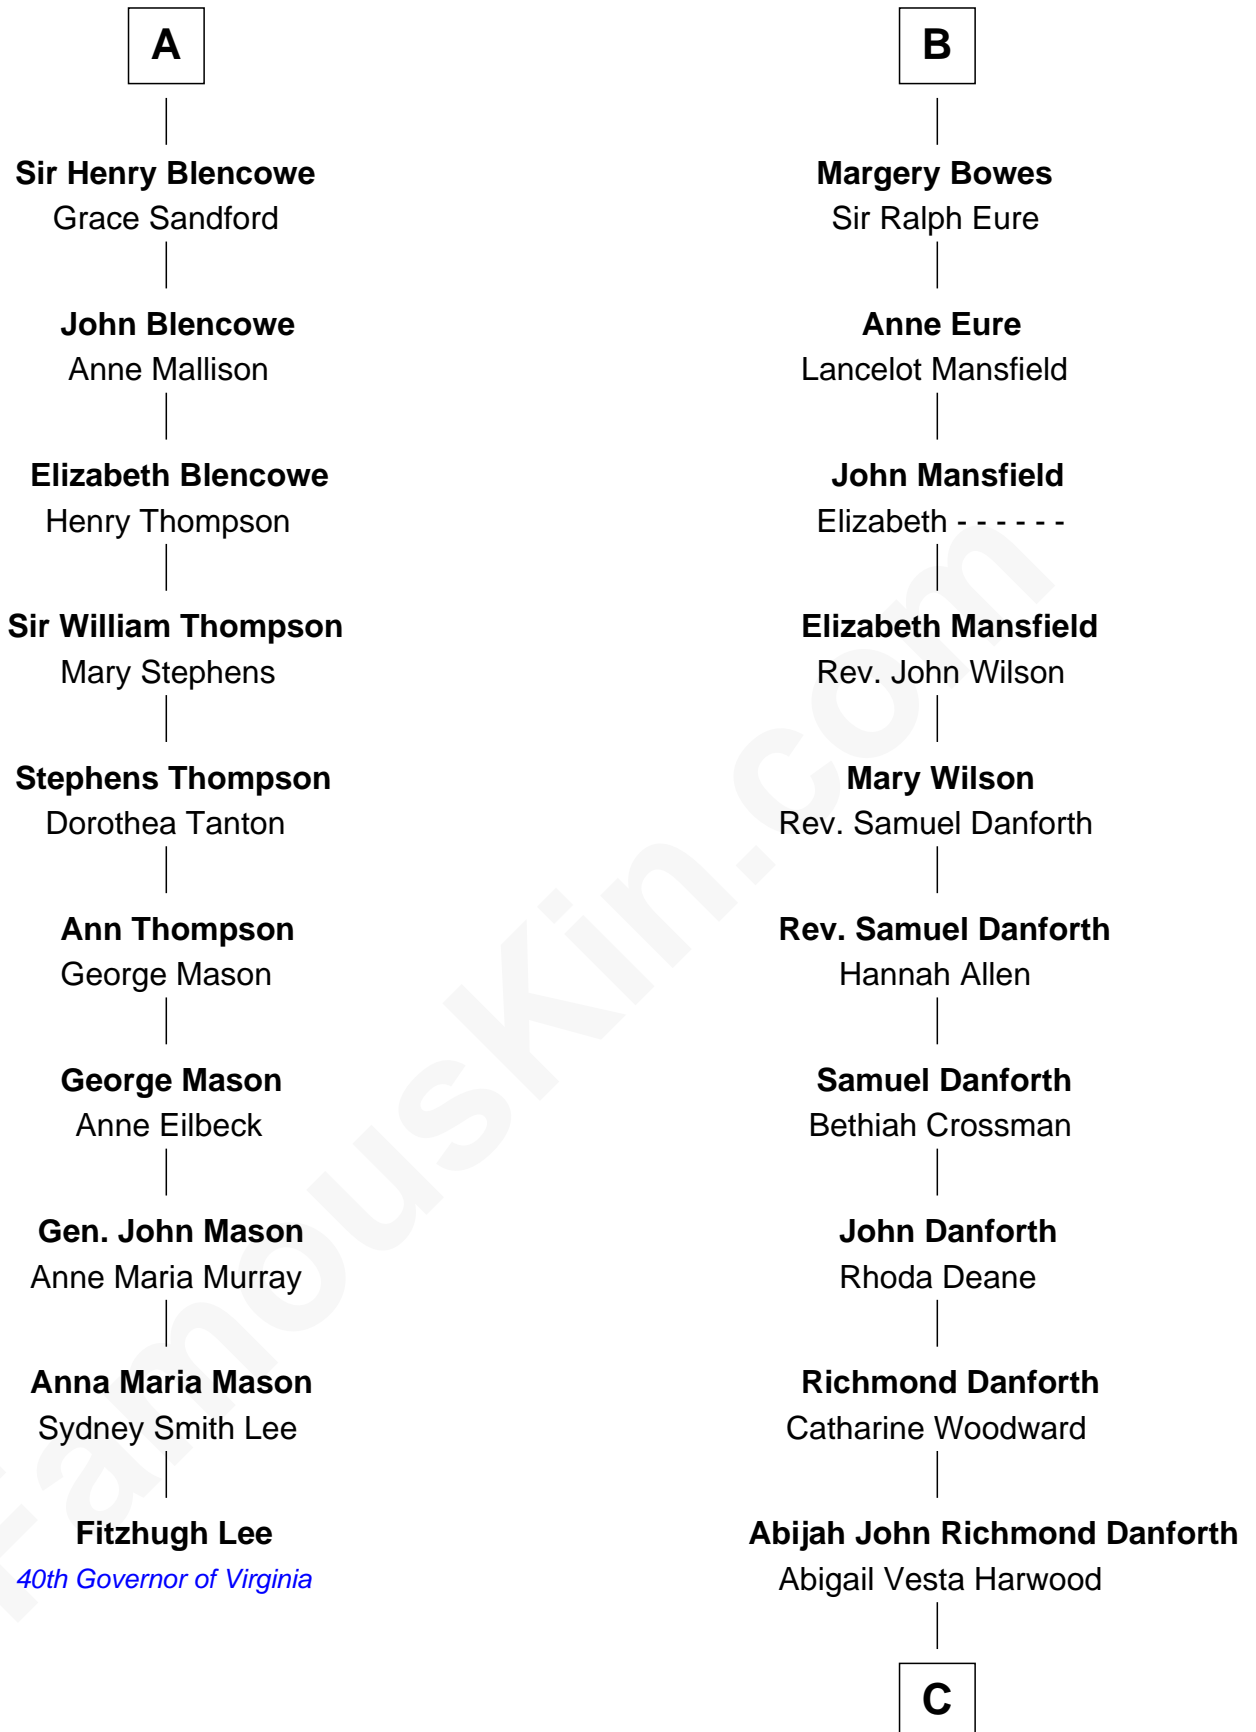

FamousKin.com Relationship Chart of

Fitzhugh Lee

40th Governor of Virginia

16th cousin 5 times removed of

Zach Snyder

Filmmaker

Sir Maurice de Berkeley

Eve la Zouche

Maud FitzHugh

Sir Ralph Bowes

Margery Conyers

Sir Ralph Bowes

Elizabeth Clifford

B

C

Oliver Harwood Danforth