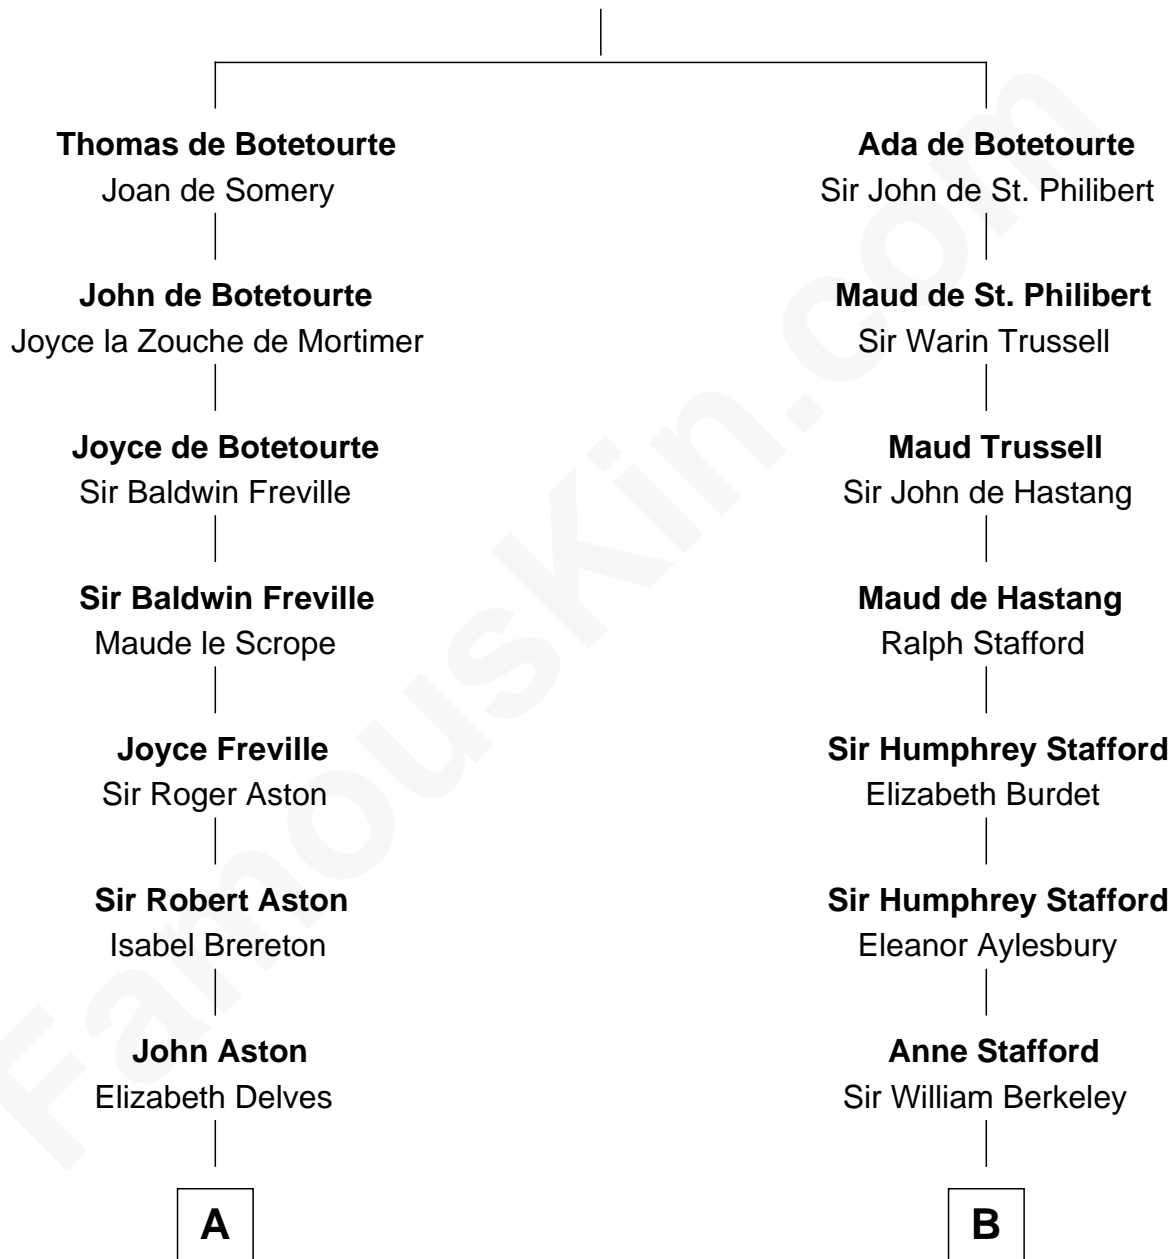

## Relationship Chart of

### Fitzhugh Lee

40th Governor of Virginia

19th cousin 2 times removed of

**Robert Frost**

Poet and Playwright

**John de Botetourte**

Maud FitzThomas

**C**

**Gen. John Mason**  
Anne Maria Murray

**Anna Maria Mason**  
Sydney Smith Lee

**Fitzhugh Lee**  
*40th Governor of Virginia*

**D**

**William Frost**  
Sarah Holt

**Samuel Abbott Frost**  
Mary Blunt

**William Prescott Frost**  
Judith Colcord