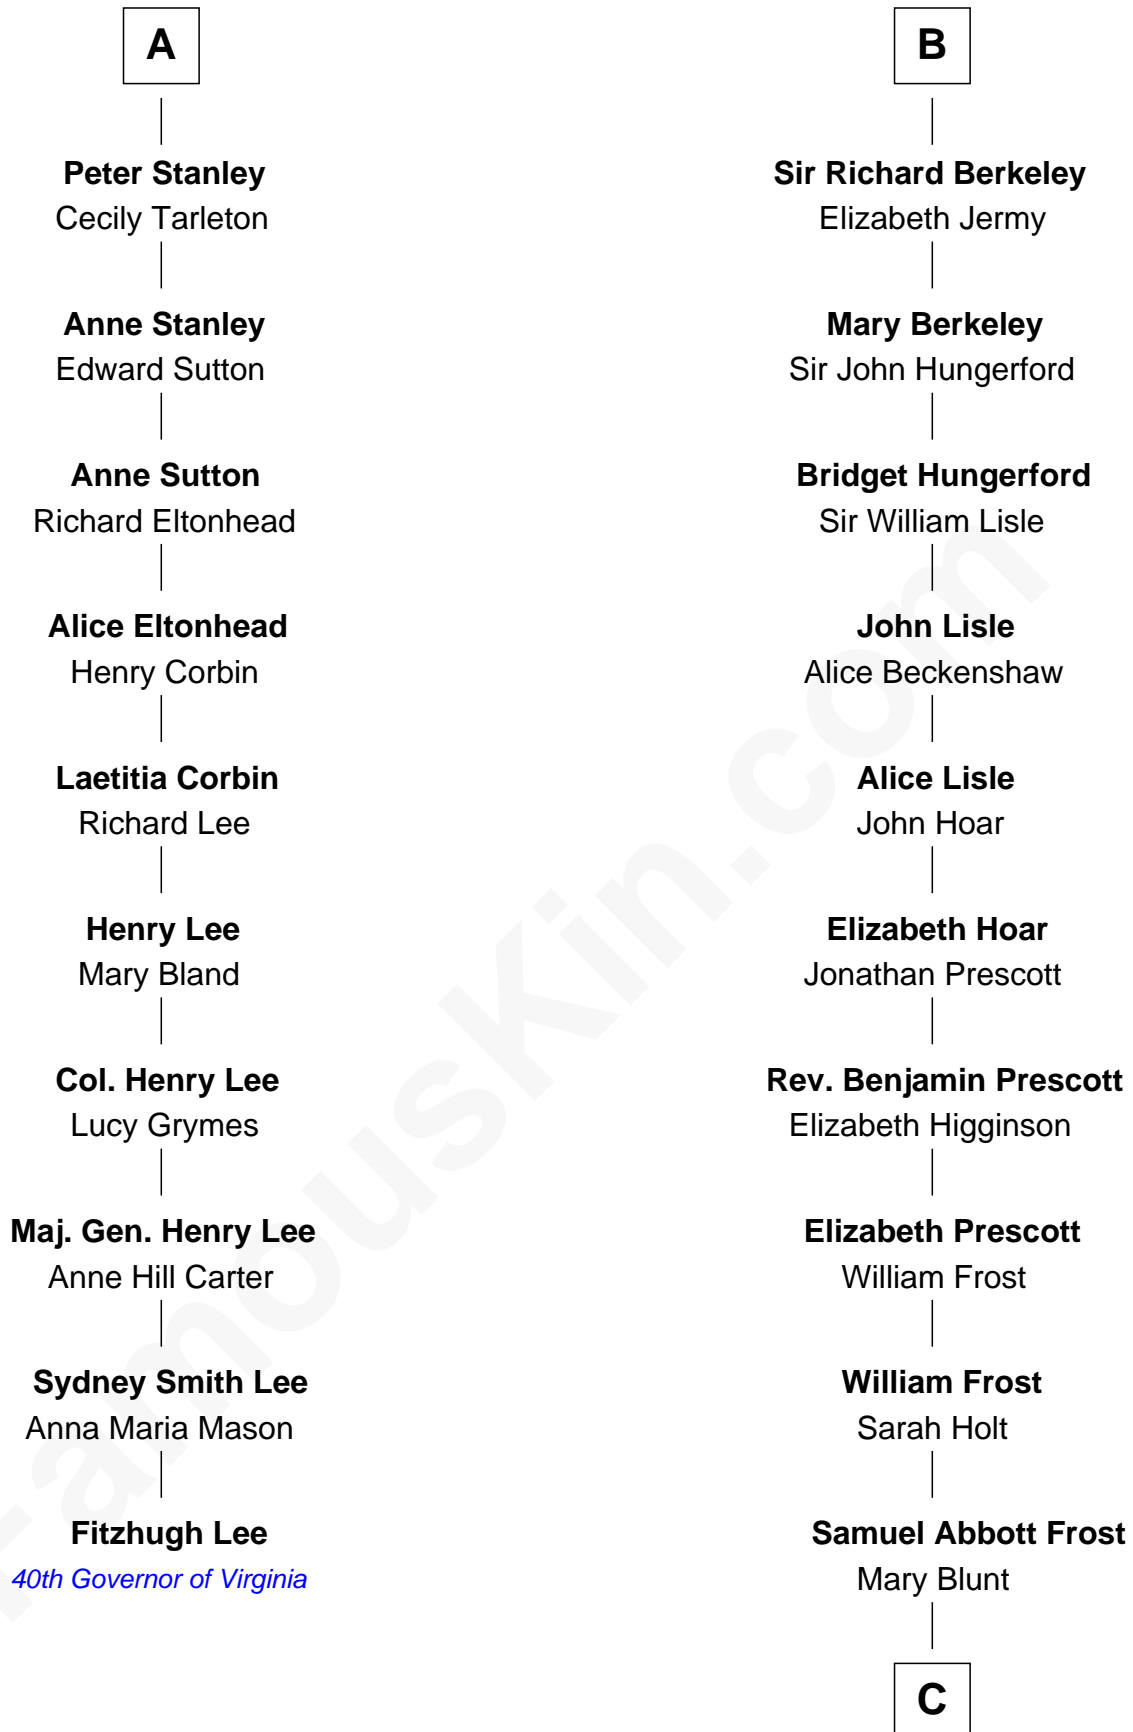

FamousKin.com

Relationship Chart of

Fitzhugh Lee

40th Governor of Virginia

16th cousin 3 times removed of

Robert Frost

Poet and Playwright

C