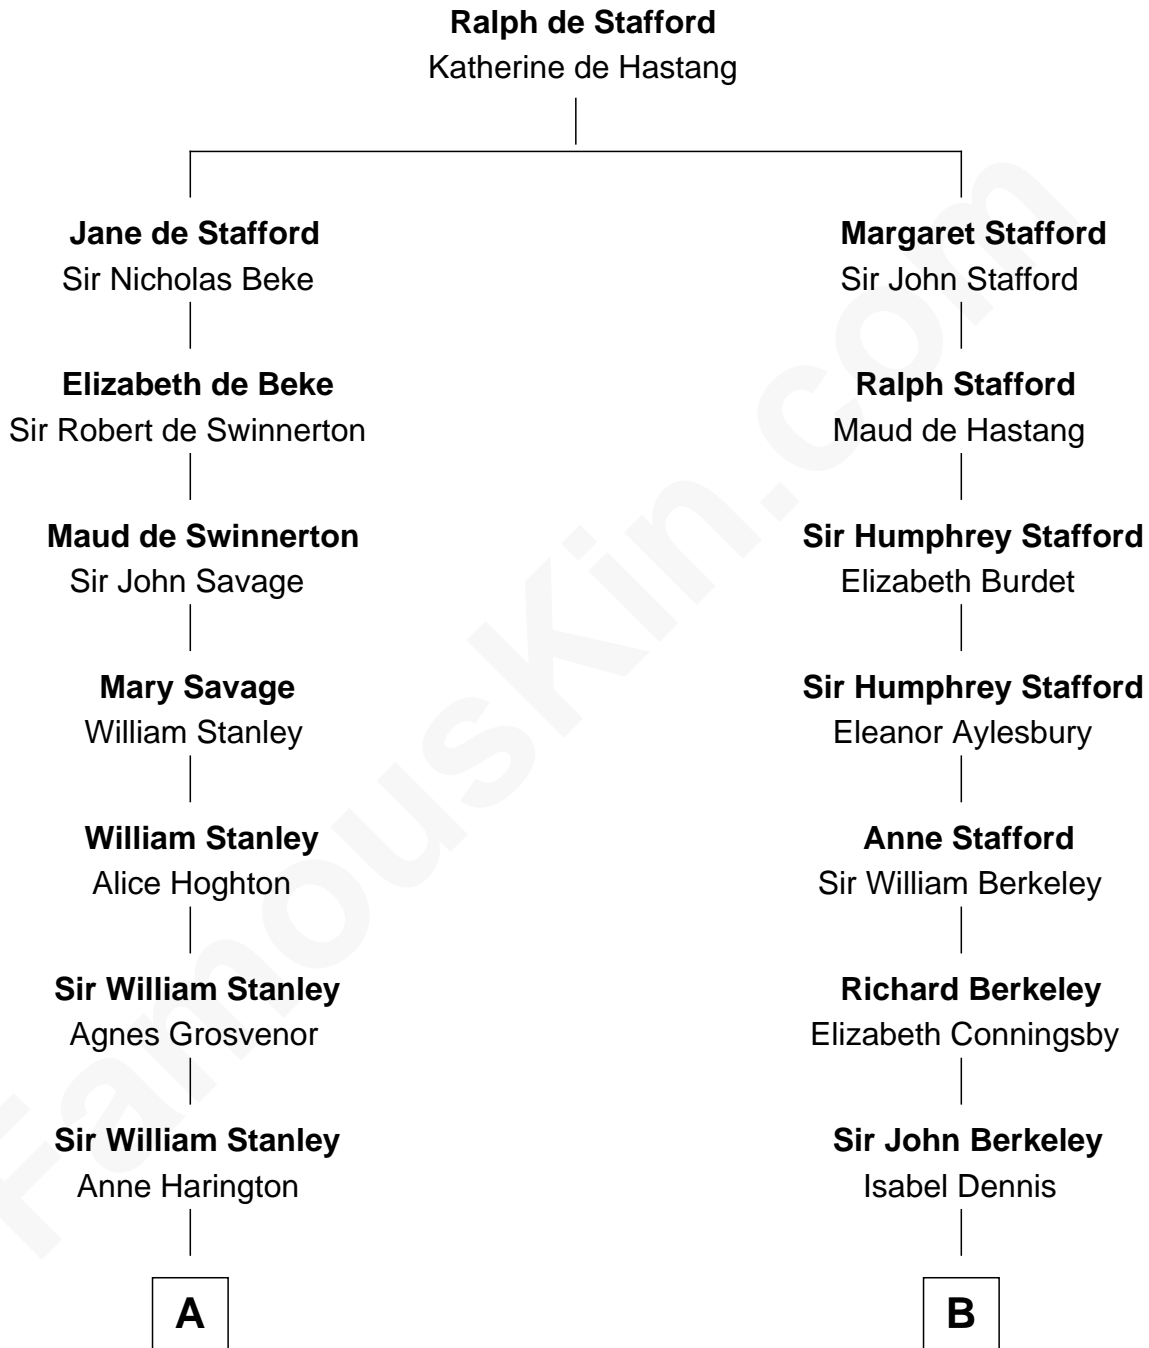

FamousKin.com

Relationship Chart of

Fitzhugh Lee

40th Governor of Virginia

16th cousin 3 times removed of

Robert Frost

Poet and Playwright

C