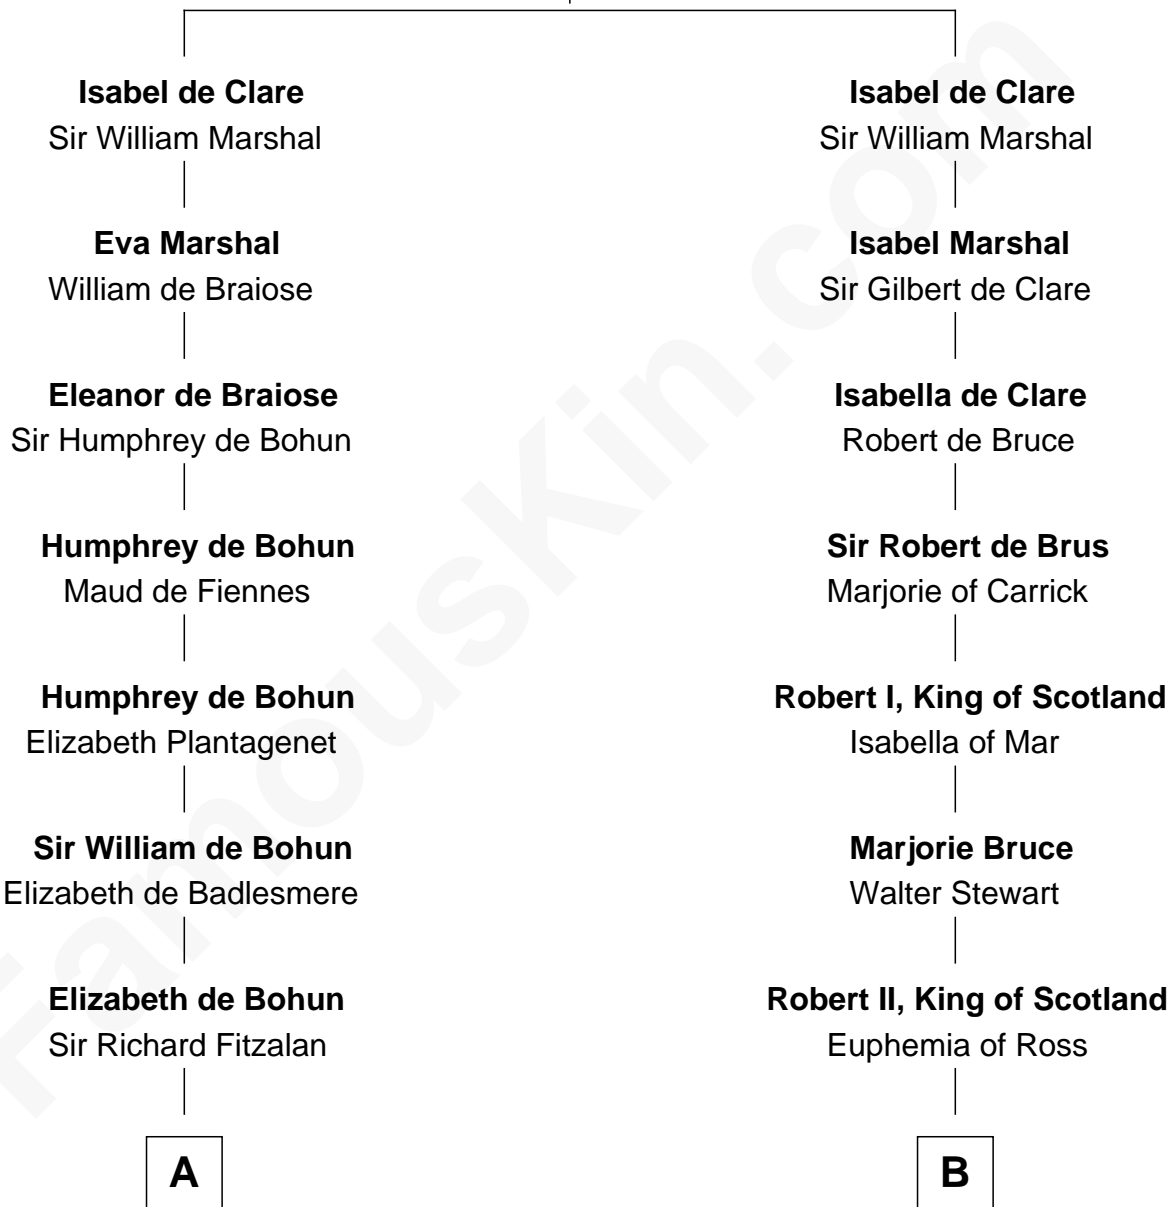

FamousKin.com

Relationship Chart of

Fitzhugh Lee

40th Governor of Virginia

18th cousin 3 times removed of

Major John Pitcairn

British Commander at Battle of Lexington

Richard de Clare

Aoife MacMurrough

C

Henry Lee
Mary Bland

Col. Henry Lee
Lucy Grymes

Maj. Gen. Henry Lee
Anne Hill Carter

Sydney Smith Lee
Anna Maria Mason

Fitzhugh Lee
40th Governor of Virginia

D