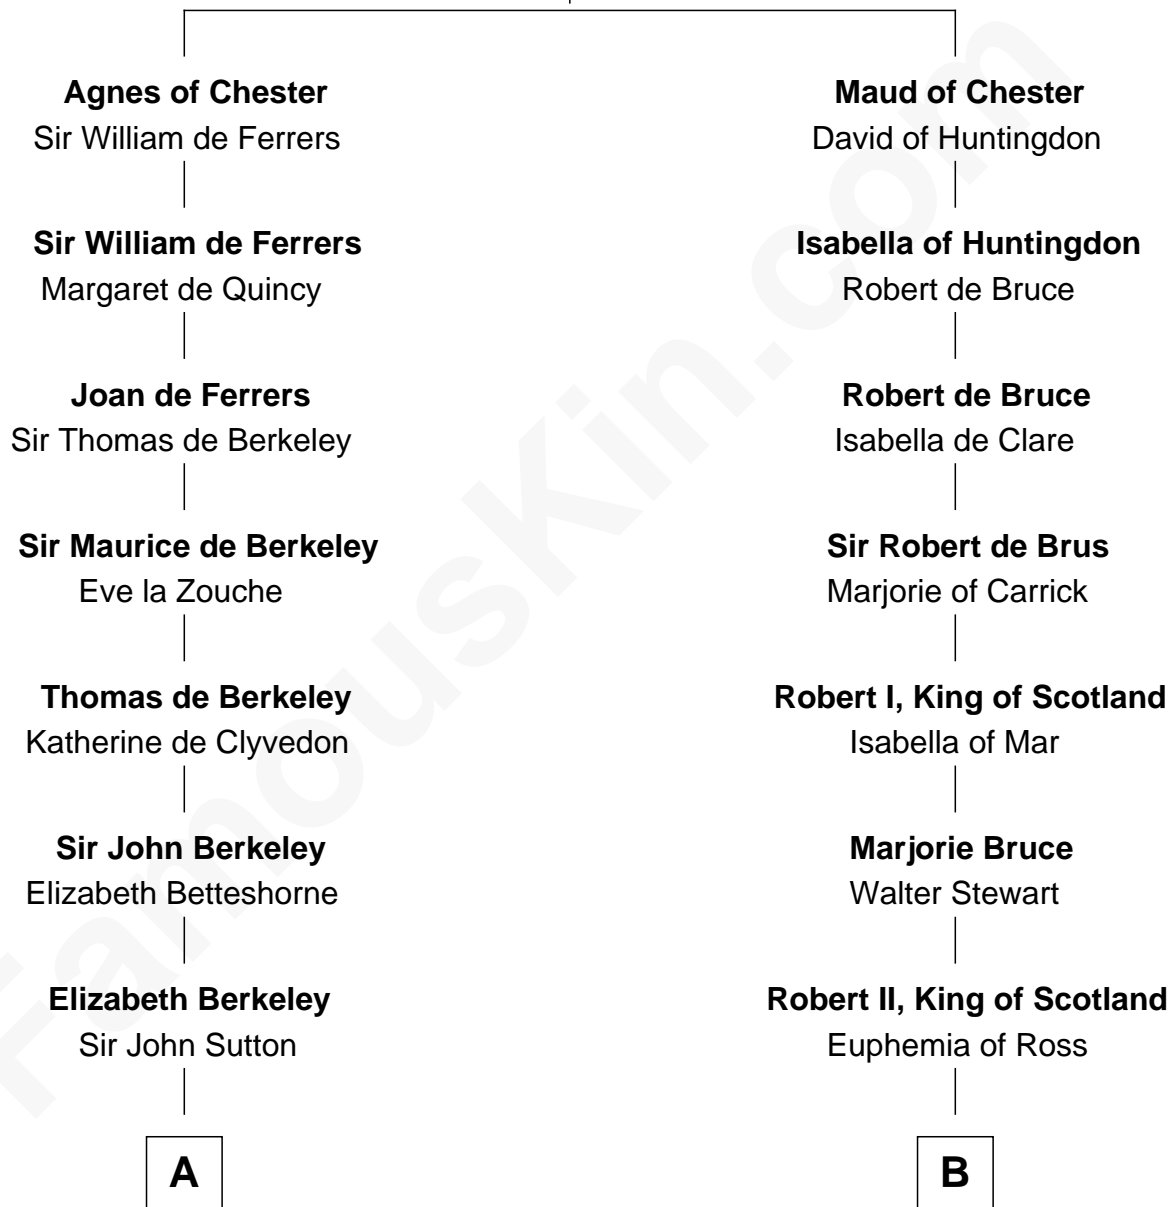

FamousKin.com

Relationship Chart of

Fitzhugh Lee

40th Governor of Virginia

18th cousin 2 times removed of

Major John Pitcairn

British Commander at Battle of Lexington

Hugh de Kevelioc
Bertrade de Montfort

C

George Mason

Anne Eilbeck

Gen. John Mason

Anne Maria Murray

Anna Maria Mason

Sydney Smith Lee

Fitzhugh Lee