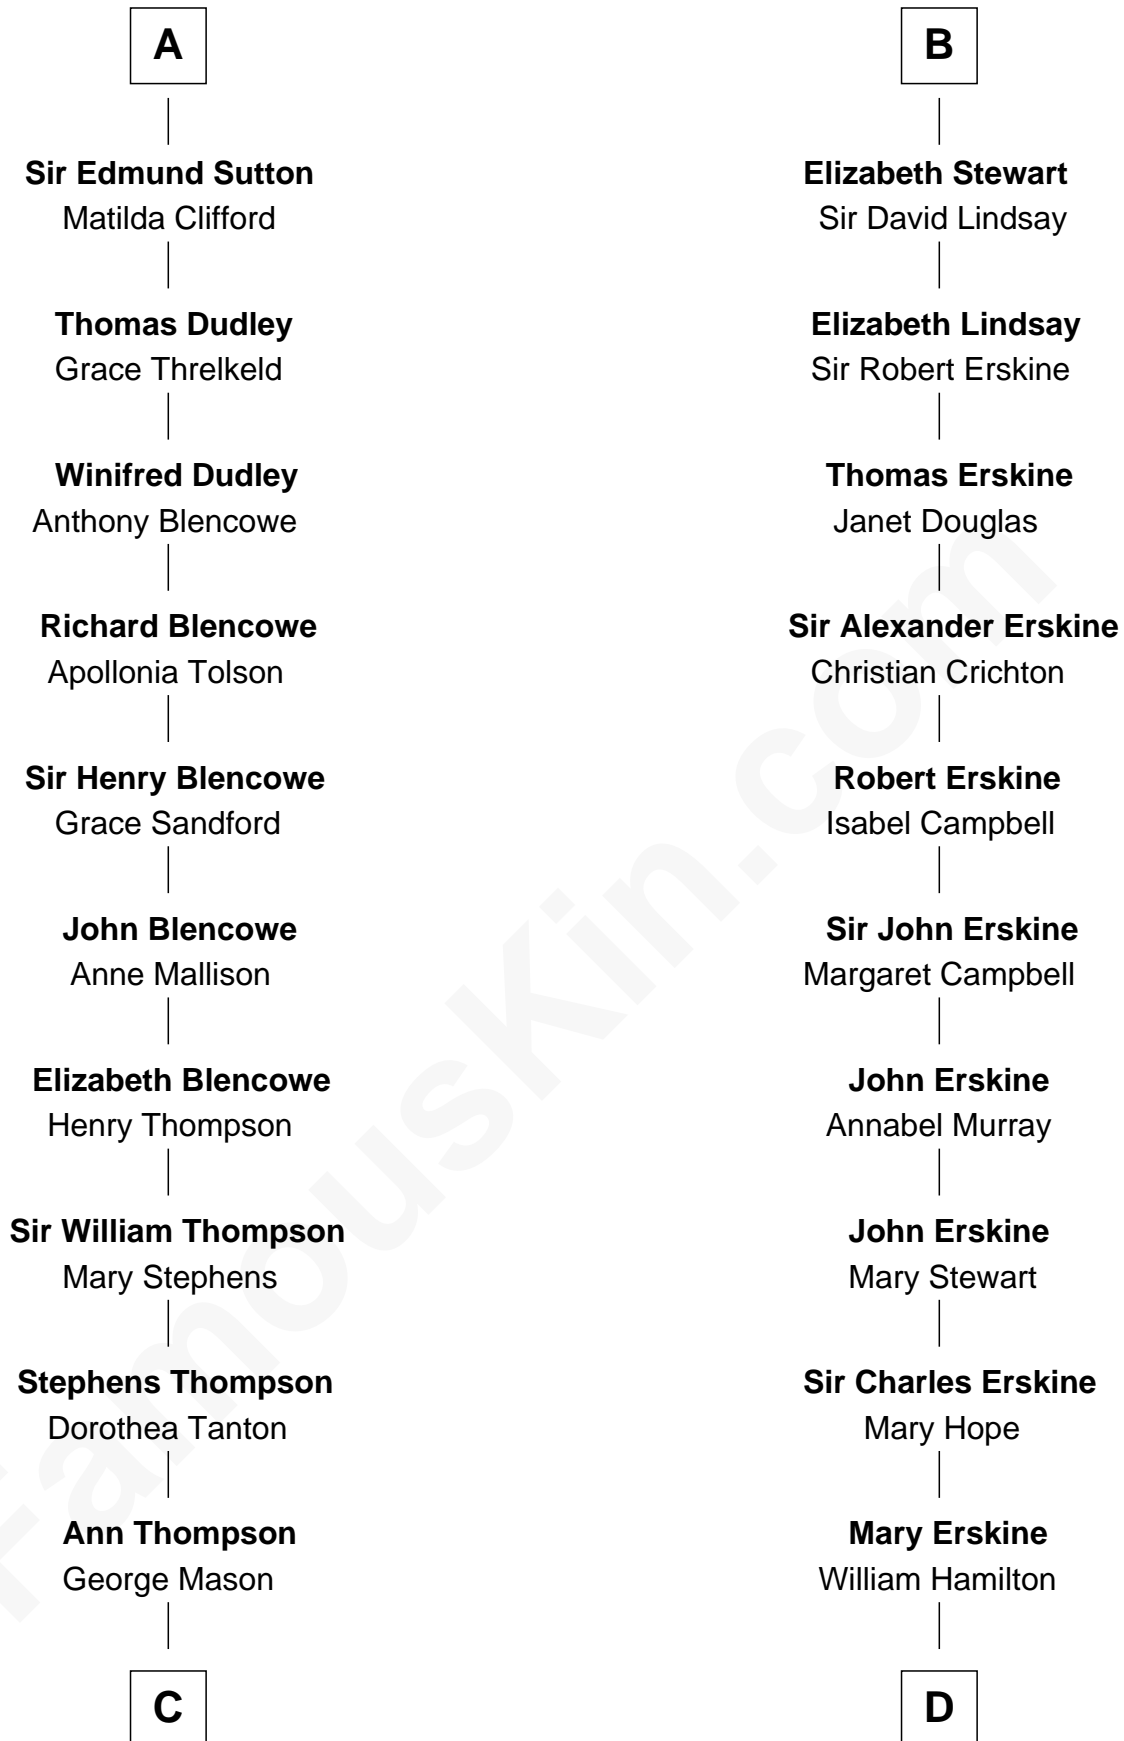

FamousKin.com

Relationship Chart of

Fitzhugh Lee

40th Governor of Virginia

18th cousin 2 times removed of

Major John Pitcairn

British Commander at Battle of Lexington

Hugh de Kevelioc
Bertrade de Montfort

C

George Mason

Anne Eilbeck

Gen. John Mason

Anne Maria Murray

Anna Maria Mason

Sydney Smith Lee

Fitzhugh Lee