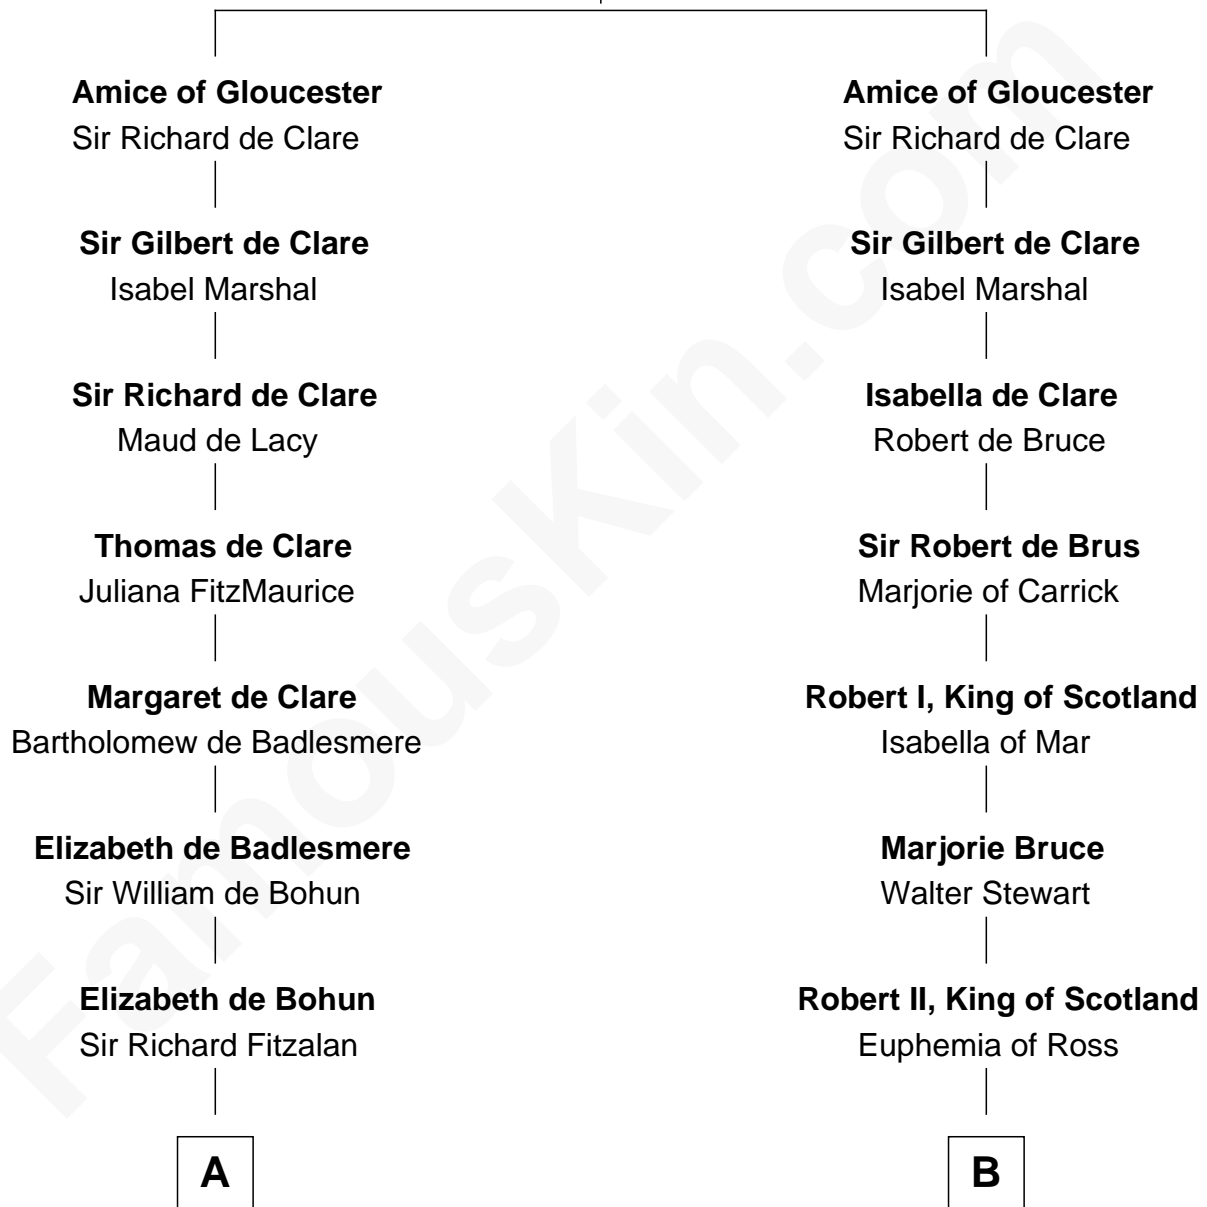

FamousKin.com

Relationship Chart of

Fitzhugh Lee

40th Governor of Virginia

18th cousin 3 times removed of

Major John Pitcairn

British Commander at Battle of Lexington

William FitzRobert

Hawise de Beaumont

C

Henry Lee
Mary Bland

Col. Henry Lee
Lucy Grymes

Maj. Gen. Henry Lee
Anne Hill Carter

Sydney Smith Lee
Anna Maria Mason

Fitzhugh Lee
40th Governor of Virginia

D