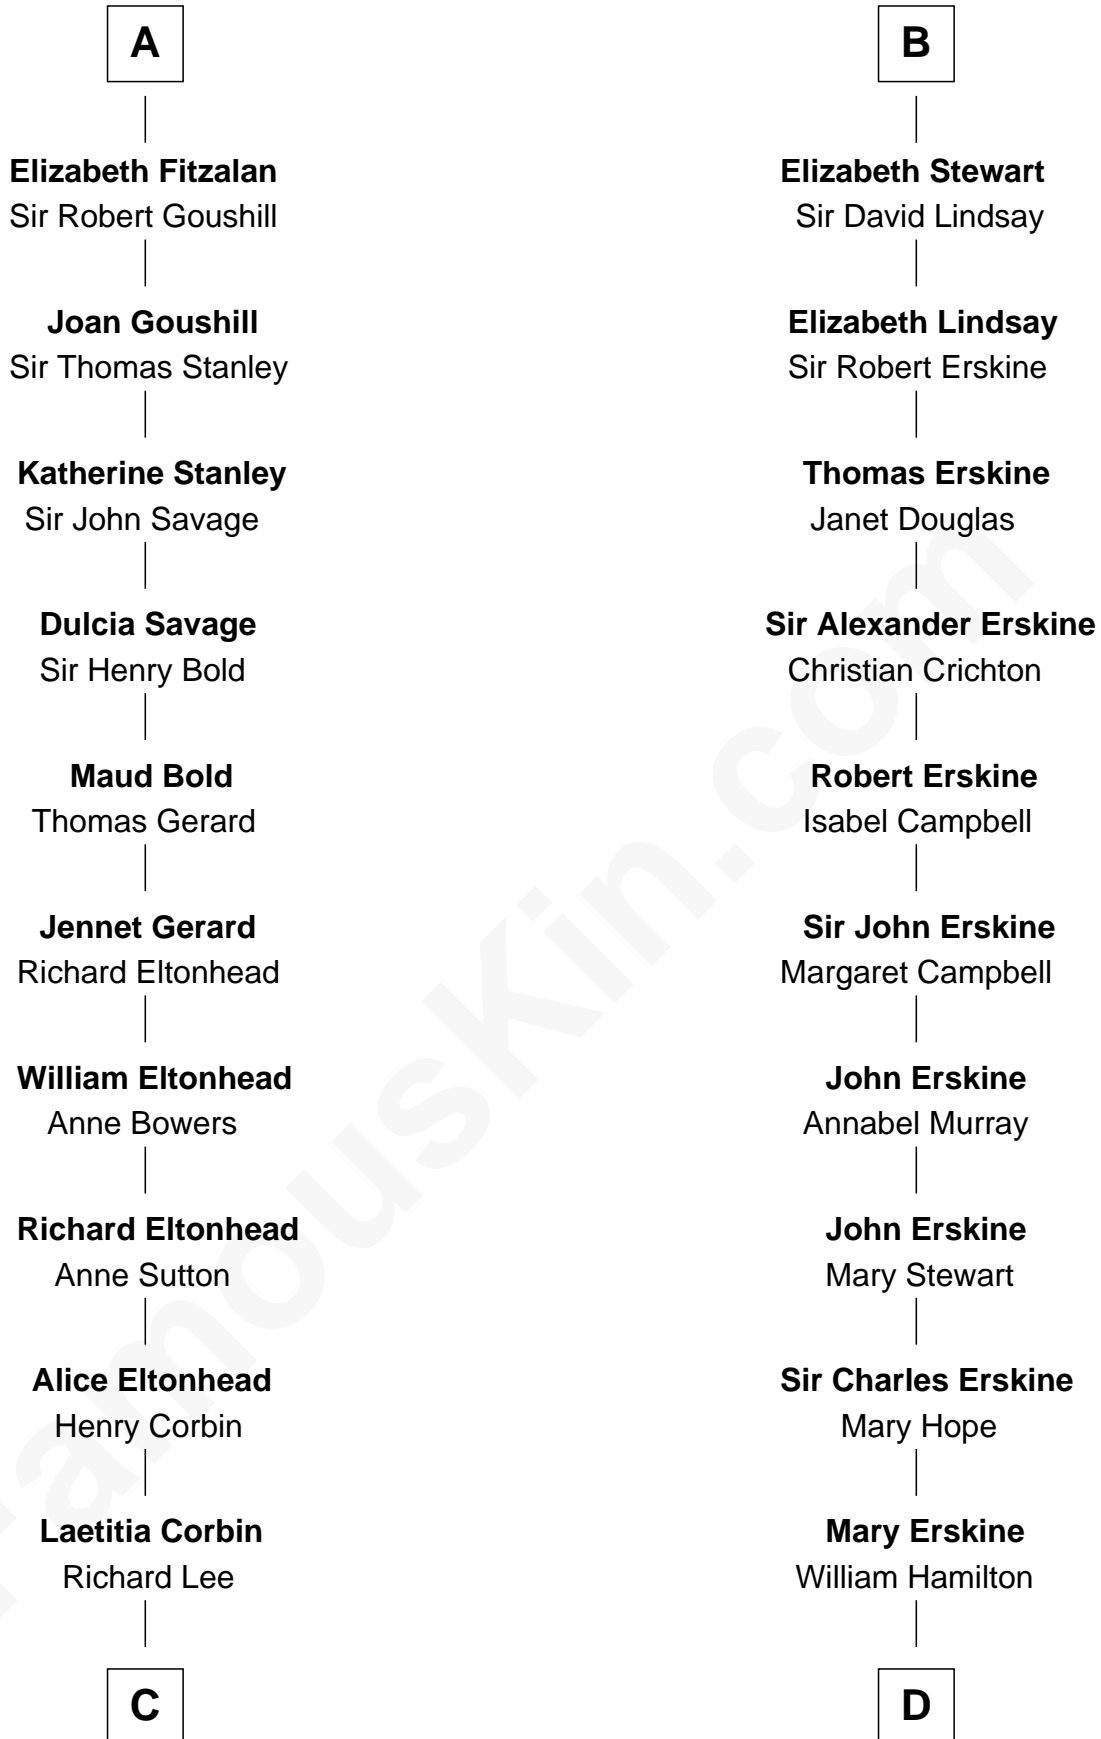

FamousKin.com

Relationship Chart of

Fitzhugh Lee

40th Governor of Virginia

18th cousin 3 times removed of

Major John Pitcairn

British Commander at Battle of Lexington

William FitzRobert

Hawise de Beaumont

C

Henry Lee
Mary Bland

Col. Henry Lee
Lucy Grymes

Maj. Gen. Henry Lee
Anne Hill Carter

Sydney Smith Lee
Anna Maria Mason

Fitzhugh Lee
40th Governor of Virginia

D