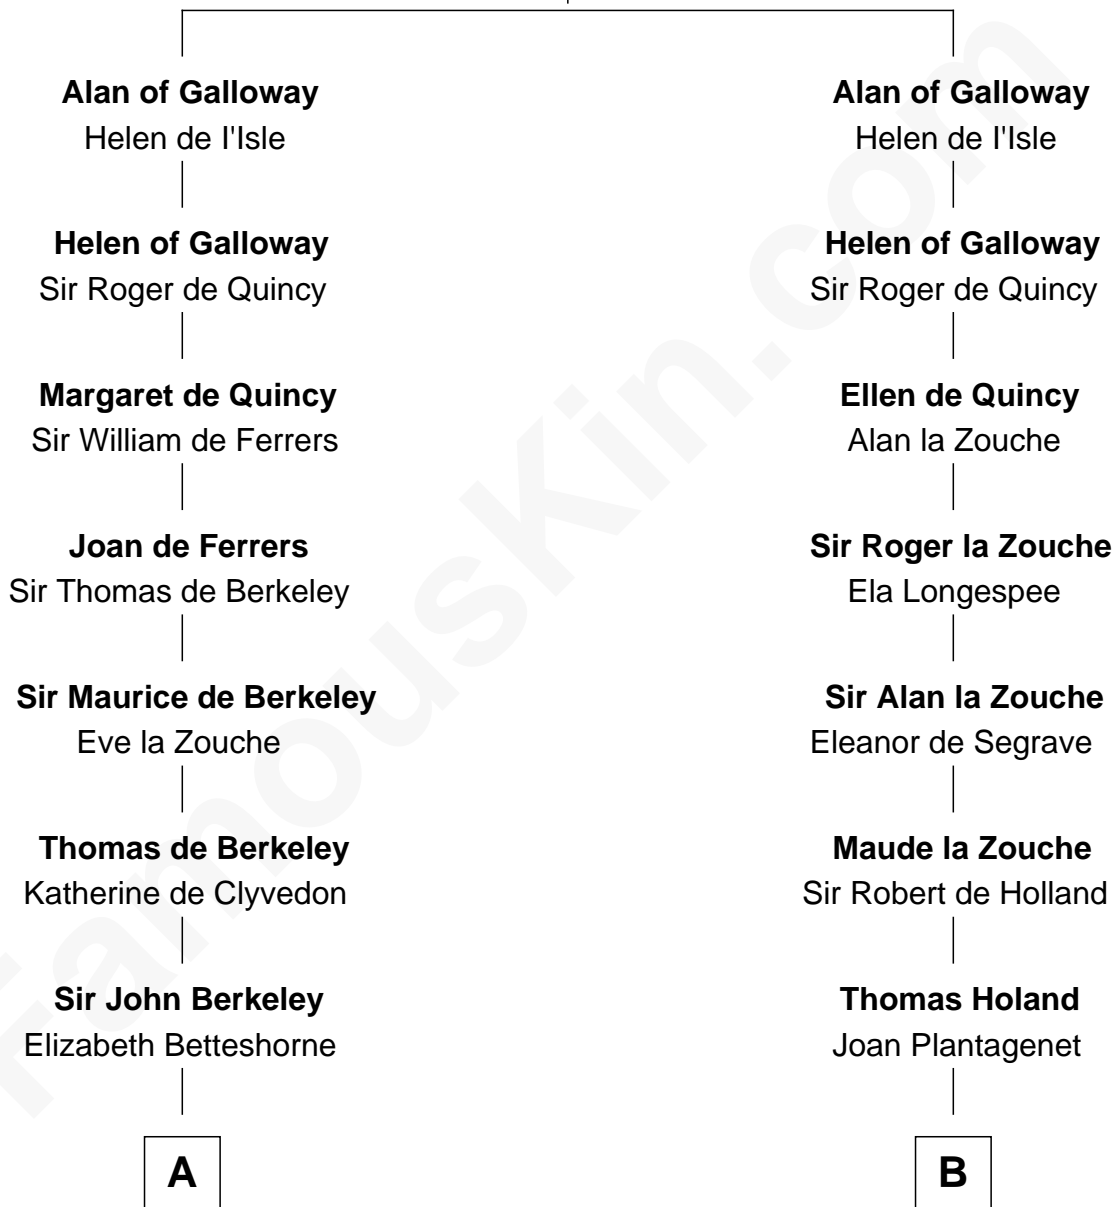

## Relationship Chart of

### Fitzhugh Lee

40th Governor of Virginia

18th cousin 3 times removed of

**Major John Pitcairn**

British Commander at Battle of Lexington

**Roland of Galloway**

Helena de Morville

**C**

**Ann Thompson**

George Mason

**George Mason**

Anne Eilbeck

**Gen. John Mason**

Anne Maria Murray

**Anna Maria Mason**

Sydney Smith Lee