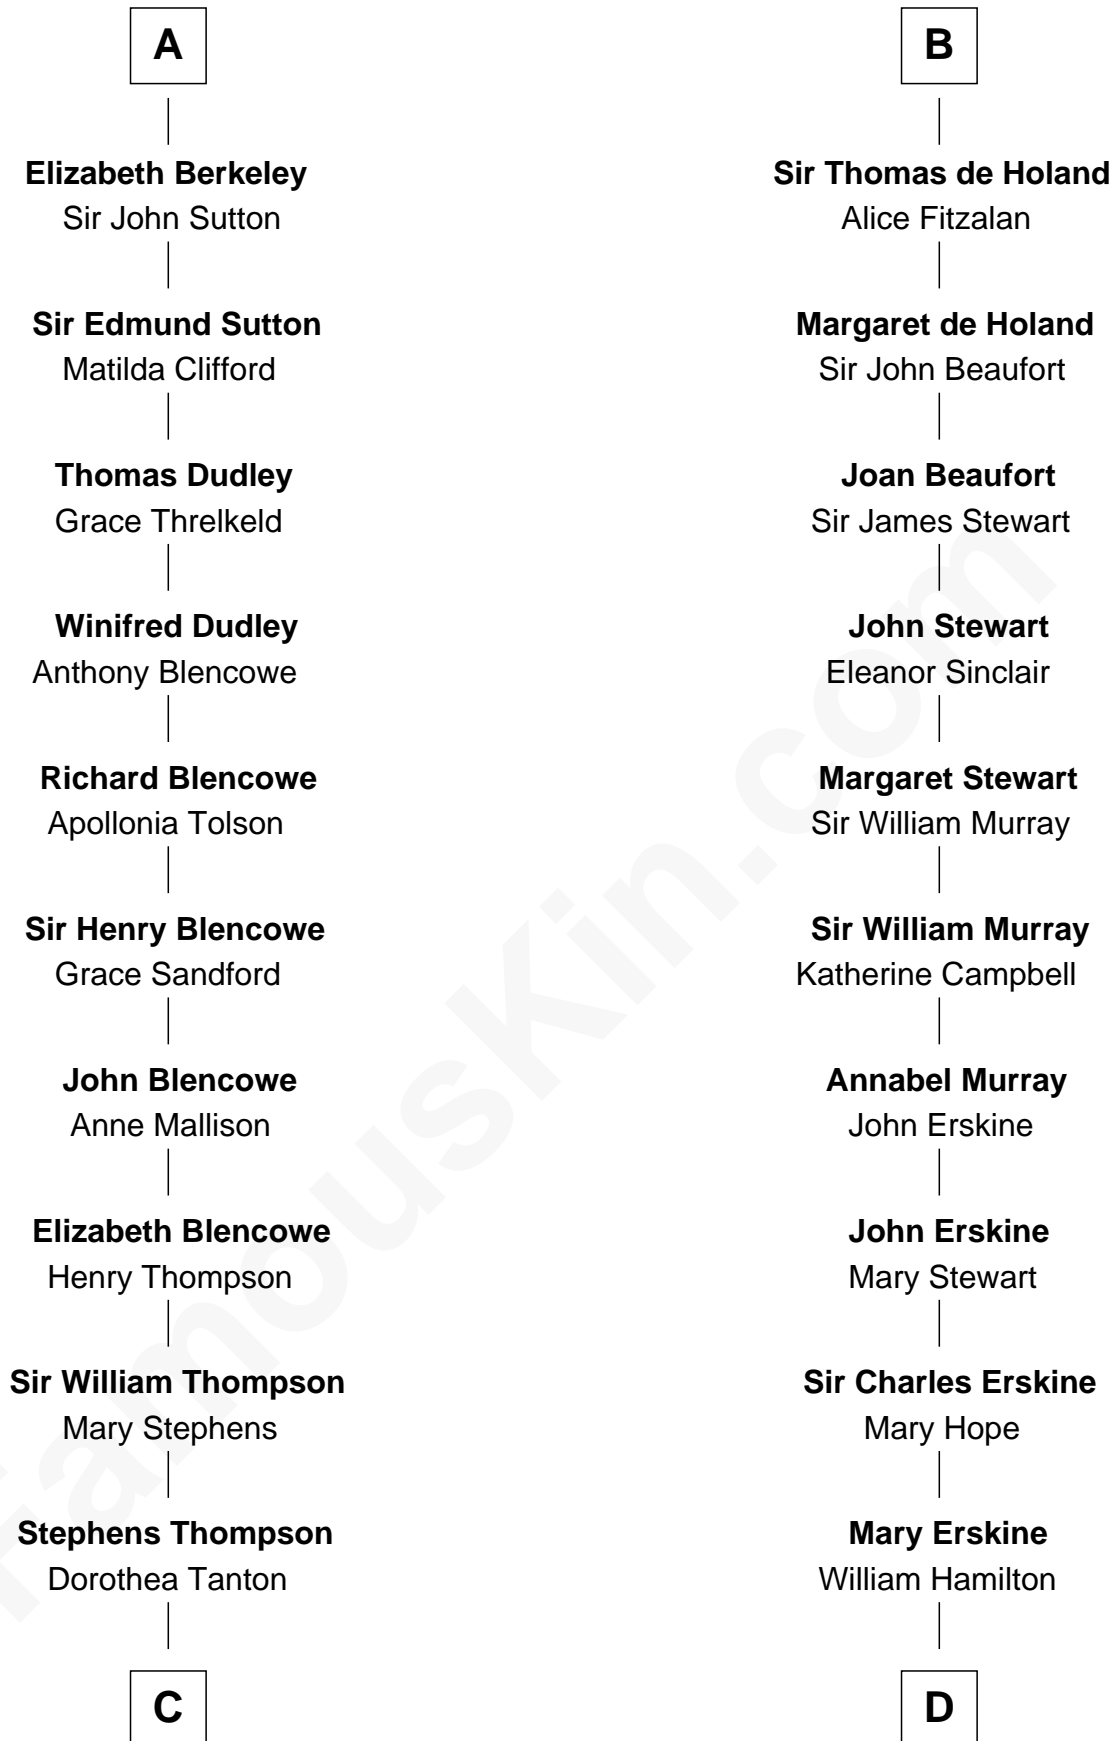

## Relationship Chart of

### Fitzhugh Lee

40th Governor of Virginia

18th cousin 3 times removed of

**Major John Pitcairn**

British Commander at Battle of Lexington

**Roland of Galloway**

Helena de Morville

**C**

**Ann Thompson**

George Mason

**George Mason**

Anne Eilbeck

**Gen. John Mason**

Anne Maria Murray

**Anna Maria Mason**

Sydney Smith Lee