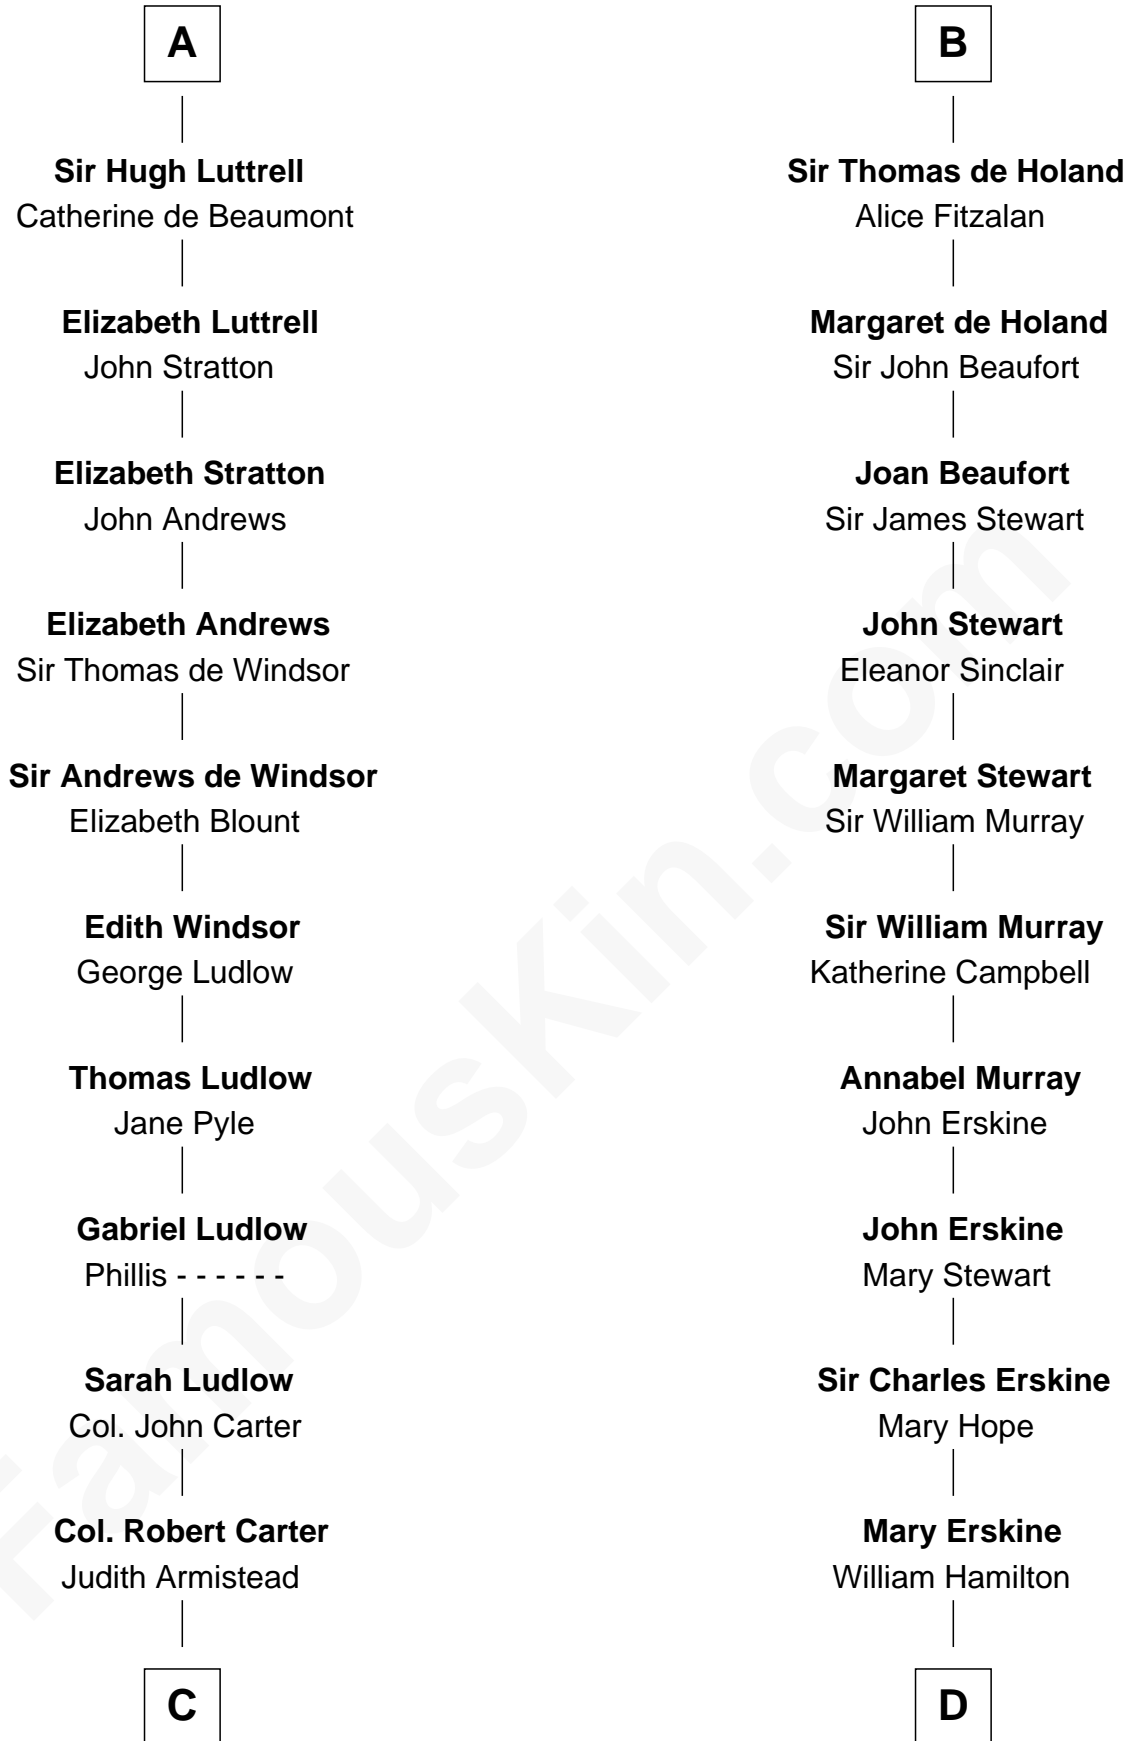

FamousKin.com

Relationship Chart of

Fitzhugh Lee

40th Governor of Virginia

18th cousin 3 times removed of

Major John Pitcairn

British Commander at Battle of Lexington

Robert de Beaumont
Petronella de Grantmesnil

Margaret de Beaumont
Sir Saher IV de Quincy

Hawise de Quincy
Hugh de Vere

Isabel de Vere
Sir John de Courtenay

Sir Hugh de Courtenay
Eleanor le Despencer

Sir Hugh de Courtenay
Agnes de St. John

Sir Hugh de Courtnay
Margaret de Bohun

Elizabeth de Courtnay
Sir Andrew Luttrell

A

Margaret de Beaumont
Sir Saher IV de Quincy

Sir Roger de Quincy
Helen of Galloway

Ellen de Quincy
Alan la Zouche

Sir Roger la Zouche
Ela Longespee

Sir Alan la Zouche
Eleanor de Segrave

Maude la Zouche
Sir Robert de Holland

Thomas Holand
Joan Plantagenet

B

C

John Carter
Elizabeth Hill

Charles Carter
Anne Butler Moore

Anne Hill Carter
Maj. Gen. Henry Lee

Sydney Smith Lee
Anna Maria Mason