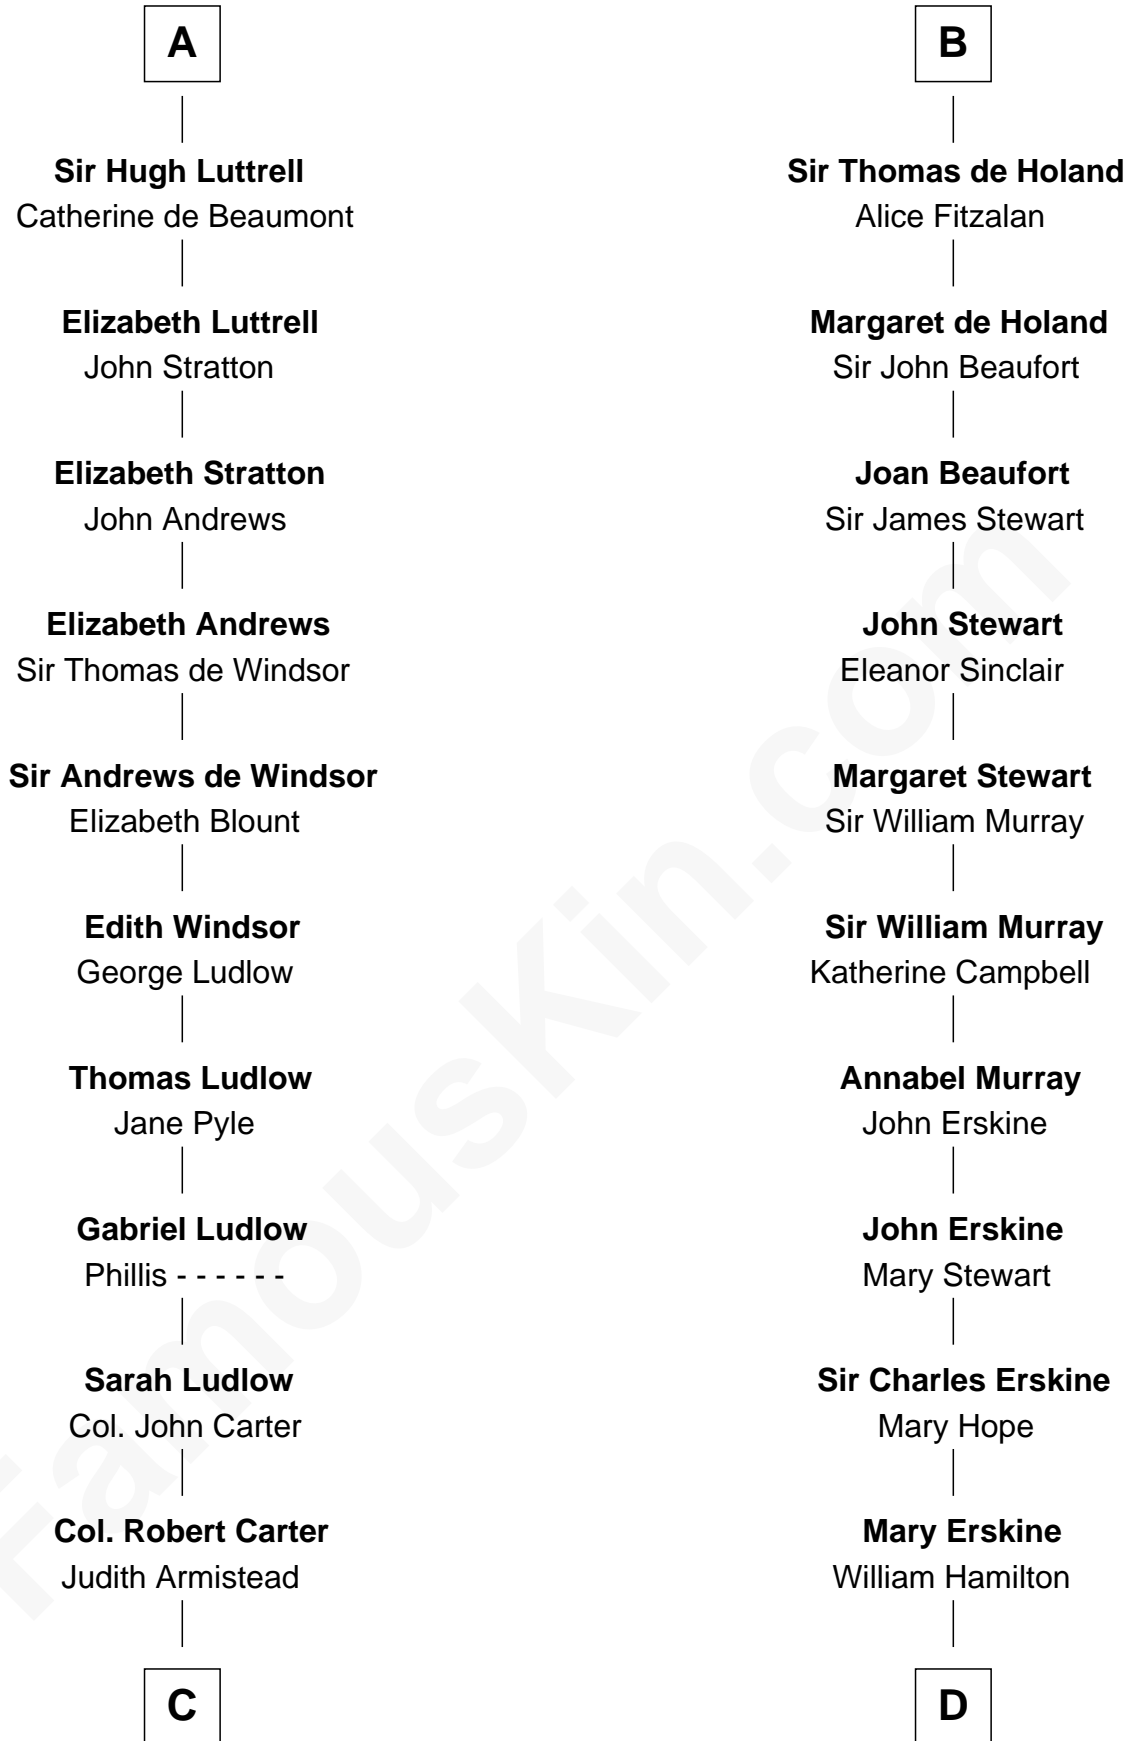

FamousKin.com

Relationship Chart of

Fitzhugh Lee

40th Governor of Virginia

18th cousin 3 times removed of

Major John Pitcairn

British Commander at Battle of Lexington

Robert de Quincy
Orabel FitzNess

Sir Saher IV de Quincy
Margaret de Beaumont

Hawise de Quincy
Hugh de Vere

Isabel de Vere
Sir John de Courtenay

Sir Hugh de Courtenay
Eleanor le Despencer

Sir Hugh de Courtenay
Agnes de St. John

Sir Hugh de Courtnay
Margaret de Bohun

Elizabeth de Courtnay
Sir Andrew Luttrell

A

Sir Saher IV de Quincy
Margaret de Beaumont

Sir Roger de Quincy
Helen of Galloway

Ellen de Quincy
Alan la Zouche

Sir Roger la Zouche
Ela Longespee

Sir Alan la Zouche
Eleanor de Segrave

Maude la Zouche
Sir Robert de Holland

Thomas Holand
Joan Plantagenet

B

C

John Carter
Elizabeth Hill

Charles Carter
Anne Butler Moore

Anne Hill Carter
Maj. Gen. Henry Lee

Sydney Smith Lee
Anna Maria Mason