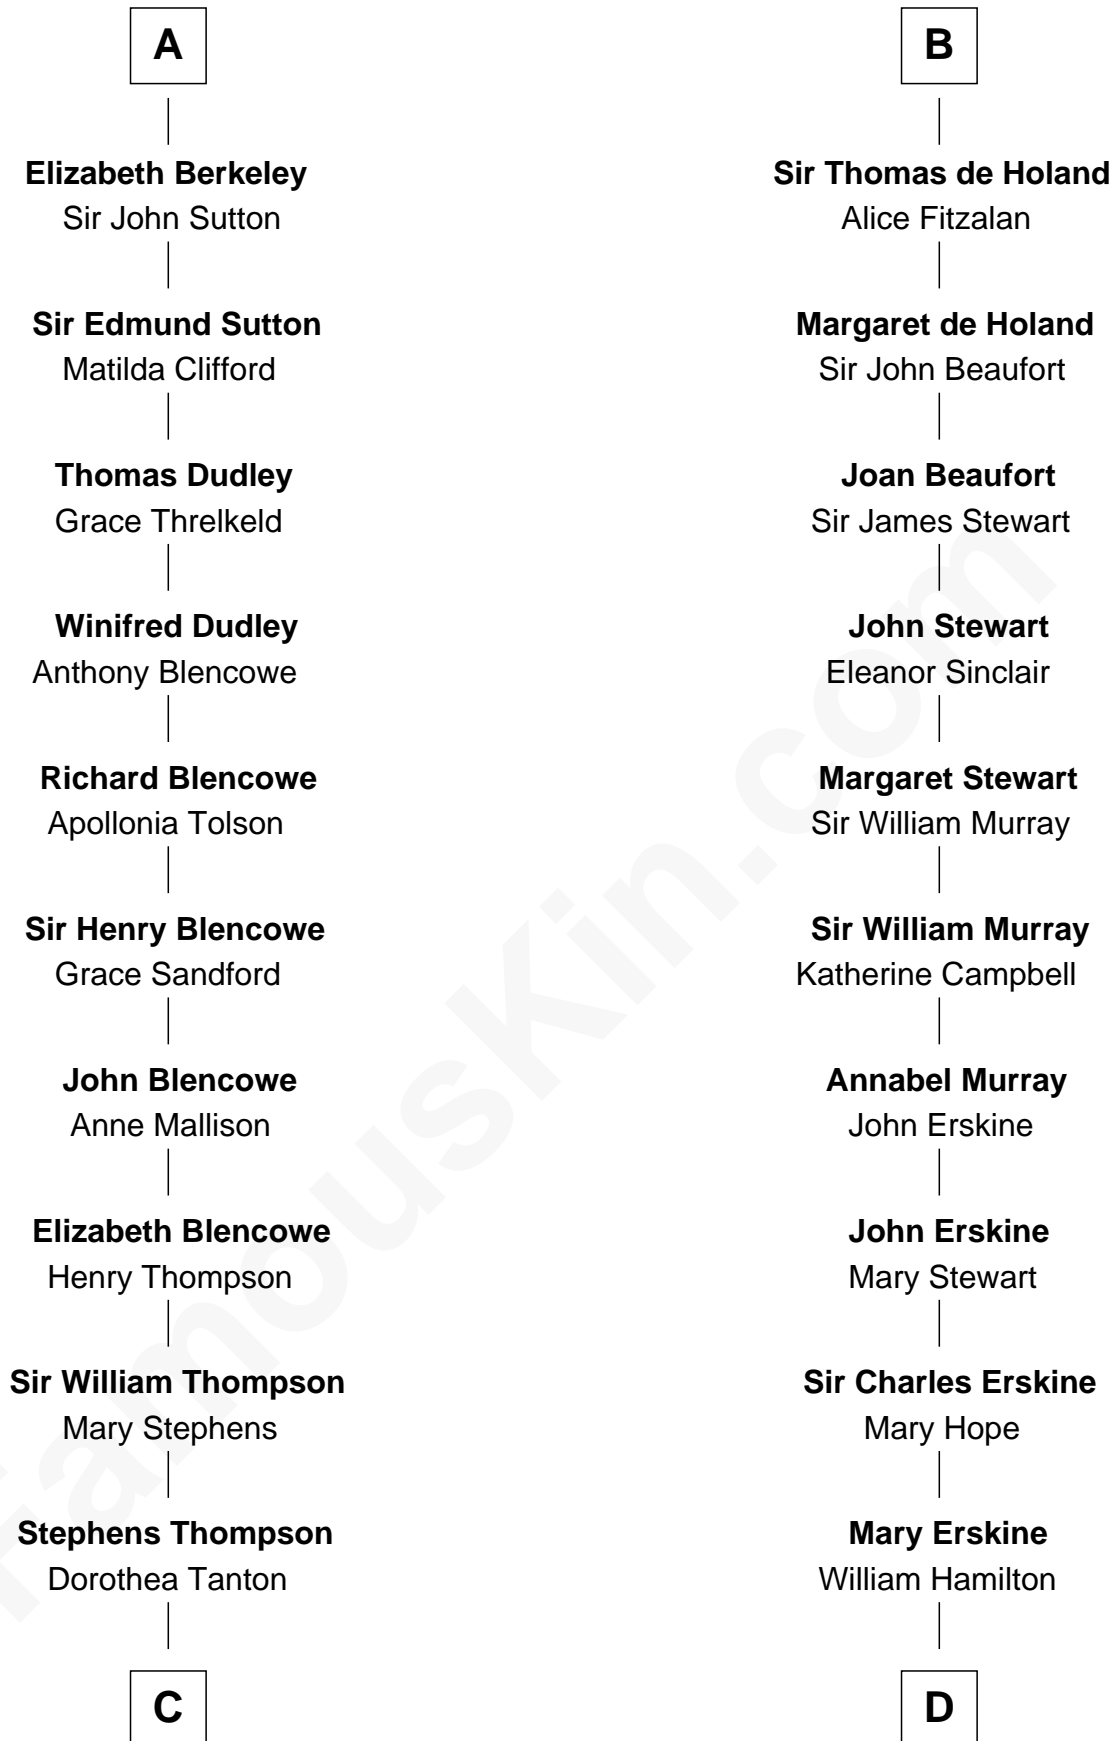

## Relationship Chart of

### Fitzhugh Lee

40th Governor of Virginia

18th cousin 3 times removed of

**Major John Pitcairn**

British Commander at Battle of Lexington

**Reginald de l'Isle**

Fonia of Moray

**C**

**Ann Thompson**

George Mason

**George Mason**

Anne Eilbeck

**Gen. John Mason**

Anne Maria Murray

**Anna Maria Mason**

Sydney Smith Lee