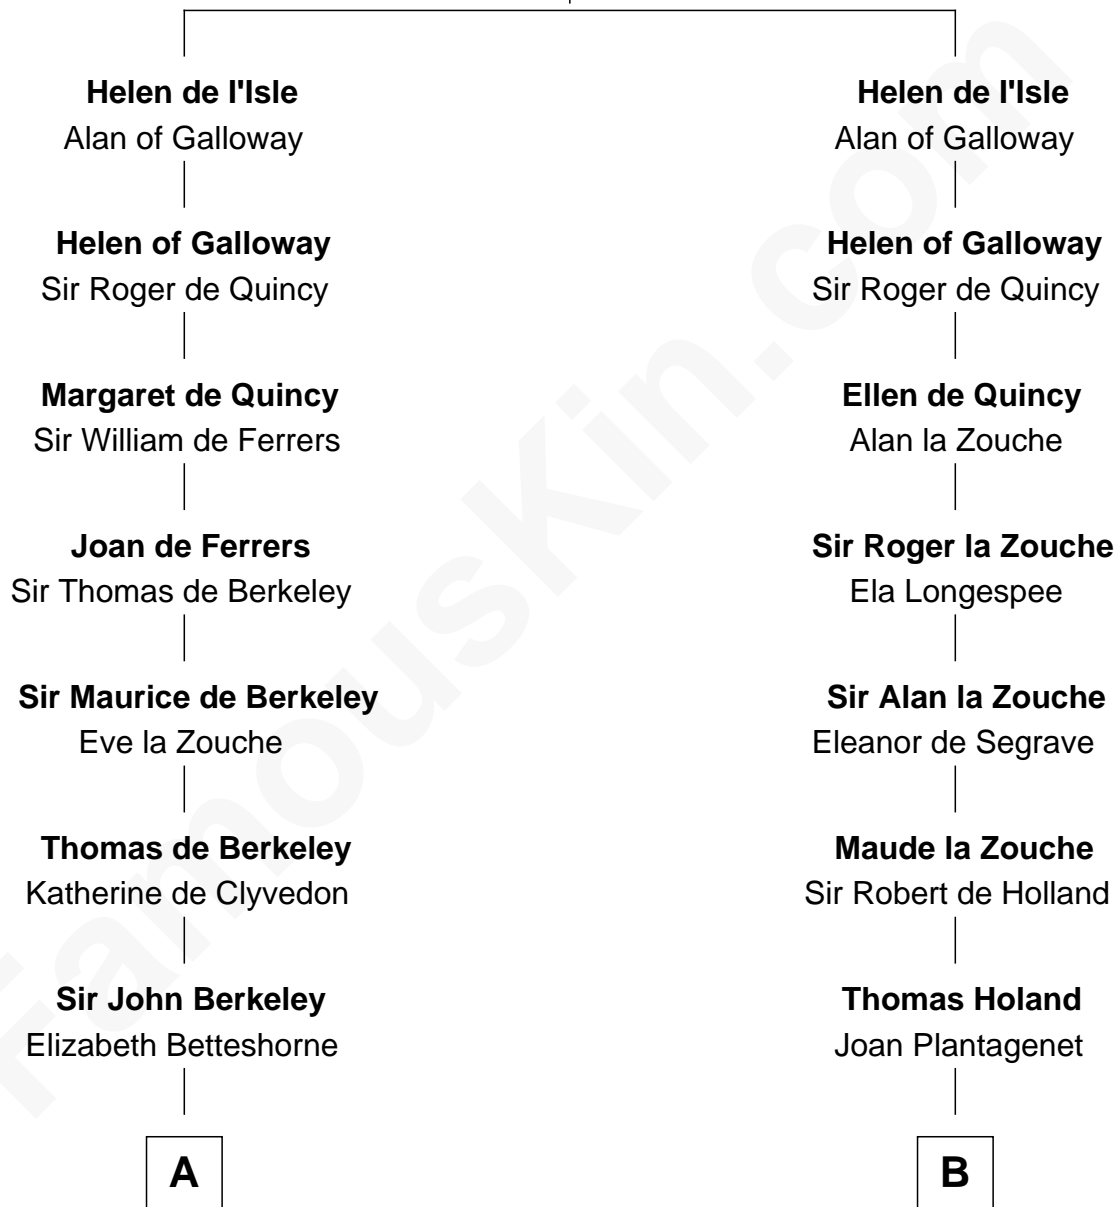

## Relationship Chart of

### Fitzhugh Lee

40th Governor of Virginia

18th cousin 3 times removed of

**Major John Pitcairn**

British Commander at Battle of Lexington

**Reginald de l'Isle**

Fonia of Moray

**C**

**Ann Thompson**

George Mason

**George Mason**

Anne Eilbeck

**Gen. John Mason**

Anne Maria Murray

**Anna Maria Mason**

Sydney Smith Lee