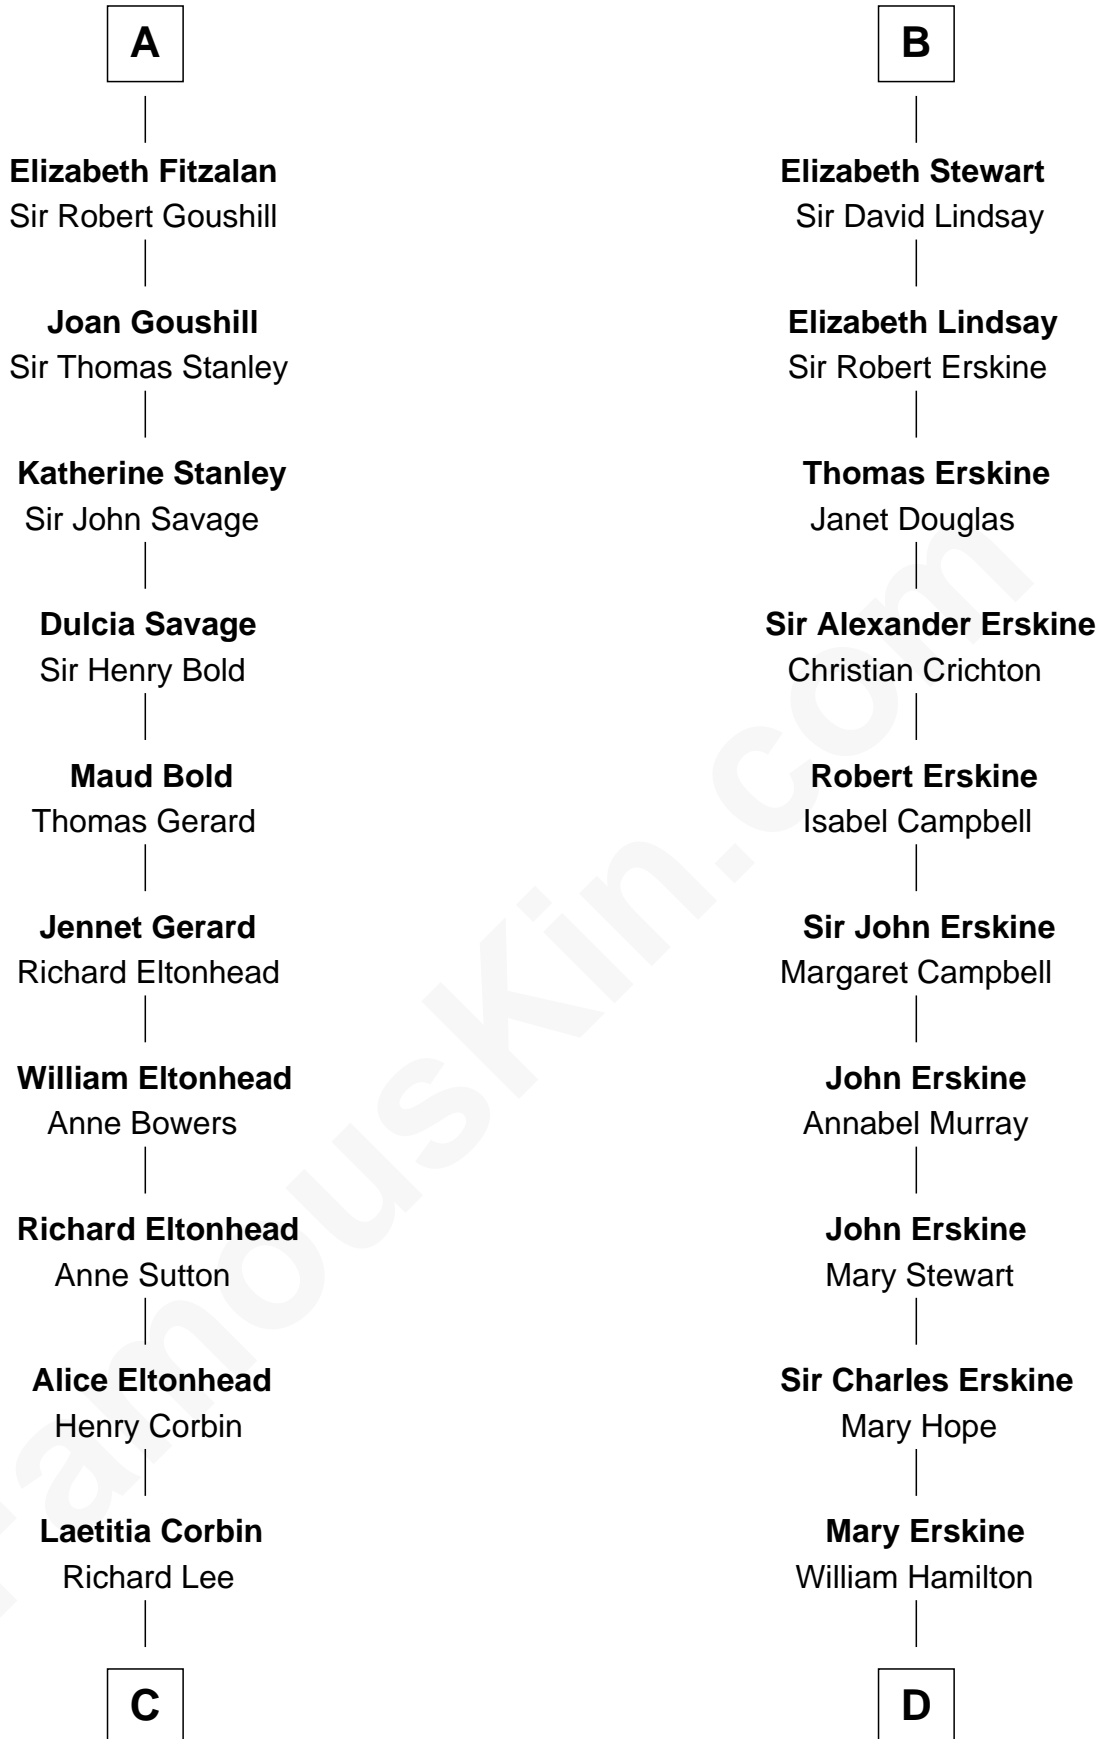

FamousKin.com

Relationship Chart of

Fitzhugh Lee

40th Governor of Virginia

18th cousin 3 times removed of

Major John Pitcairn

British Commander at Battle of Lexington

C