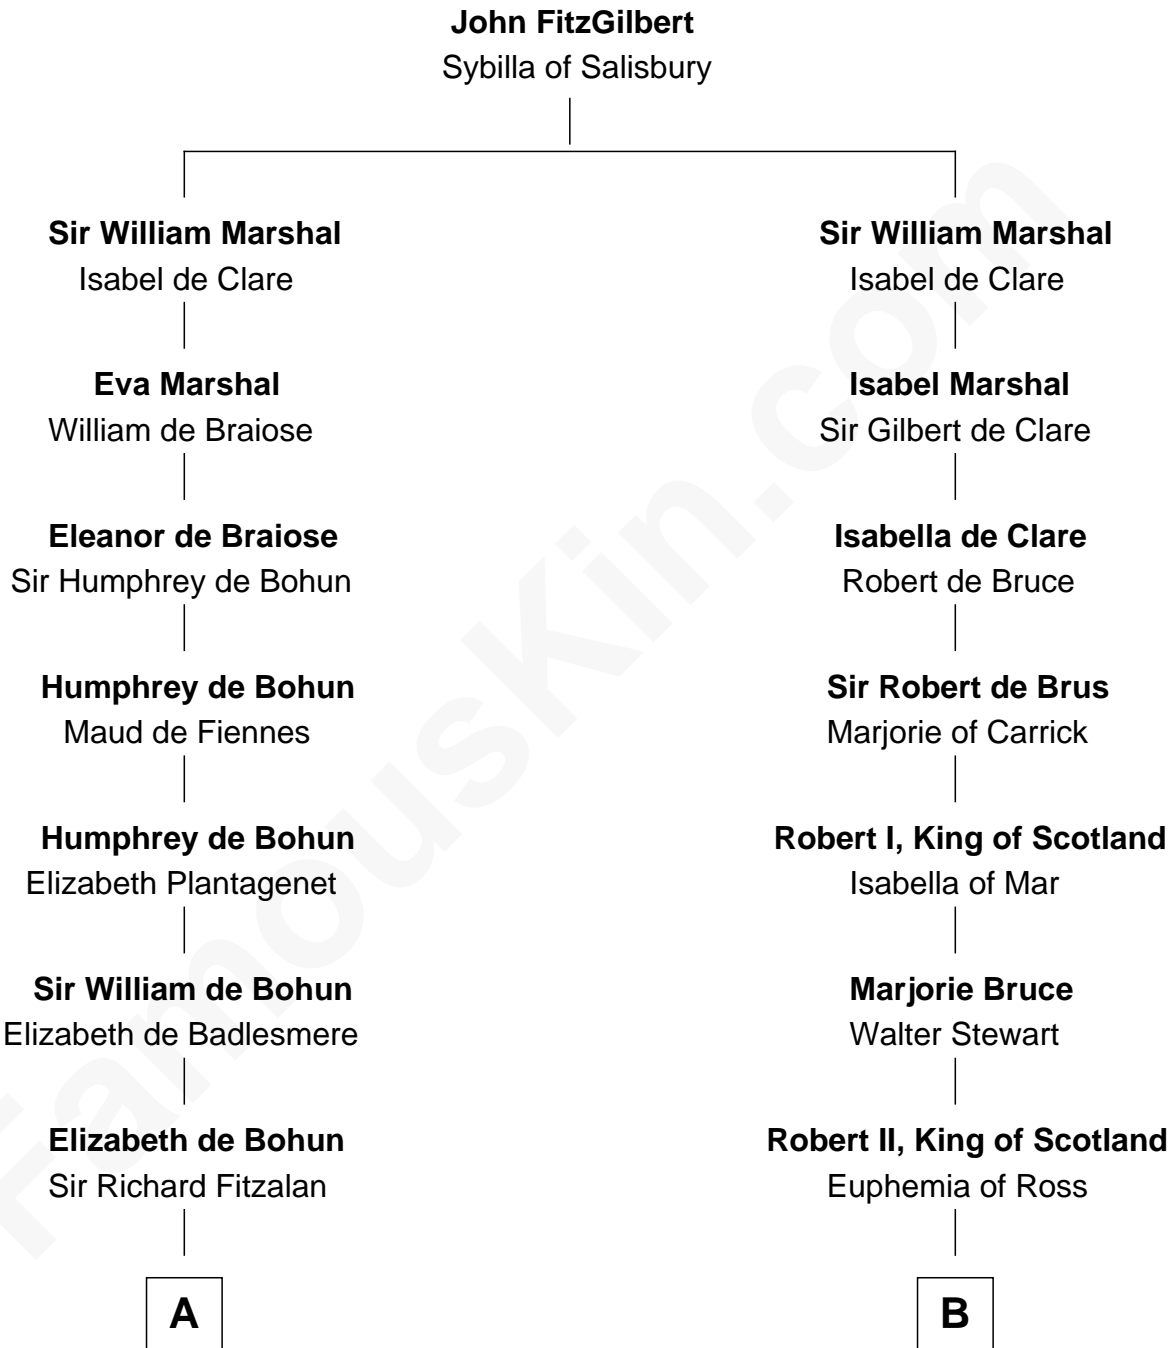

FamousKin.com

Relationship Chart of

Fitzhugh Lee

40th Governor of Virginia

18th cousin 3 times removed of

Major John Pitcairn

British Commander at Battle of Lexington

C

Henry Lee
Mary Bland

Col. Henry Lee
Lucy Grymes

Maj. Gen. Henry Lee
Anne Hill Carter

Sydney Smith Lee
Anna Maria Mason

Fitzhugh Lee
40th Governor of Virginia

D

Katherine Hamilton
Rev. David Pitcairn

Major John Pitcairn
British Commander at Lexington