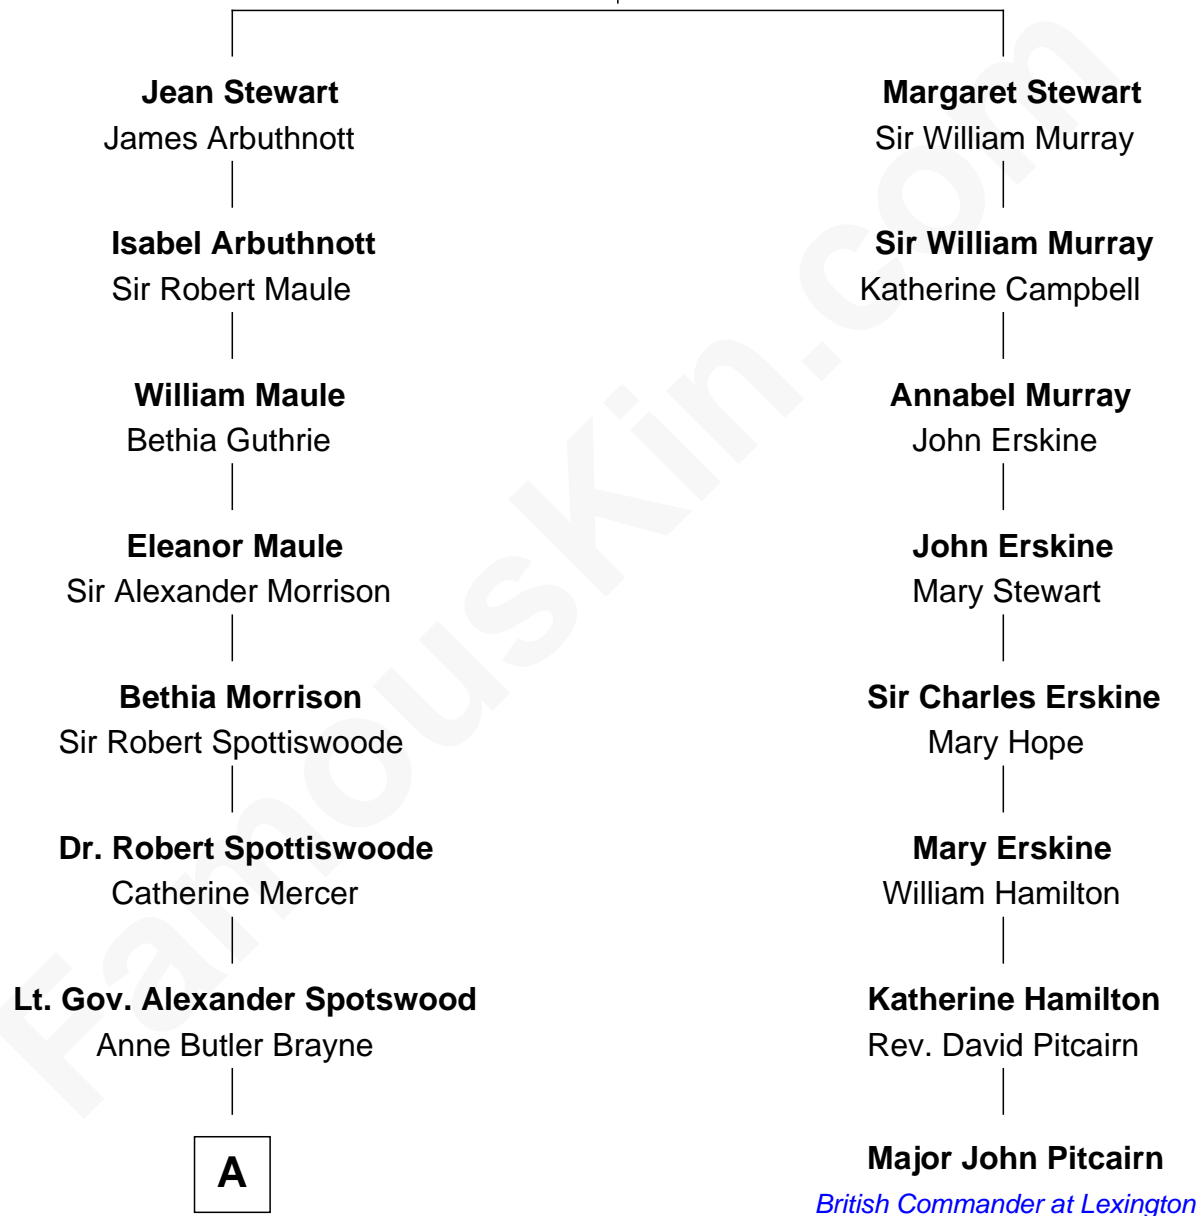

FamousKin.com

Relationship Chart of

Fitzhugh Lee

40th Governor of Virginia

7th cousin 4 times removed of

Major John Pitcairn

British Commander at Battle of Lexington

John Stewart
Eleanor Sinclair

A

—
Anne Catherine Spotswood

Col. Bernard Moore

—
Anne Butler Moore

Charles Carter

—
Anne Hill Carter

Maj. Gen. Henry Lee

—
Sydney Smith Lee