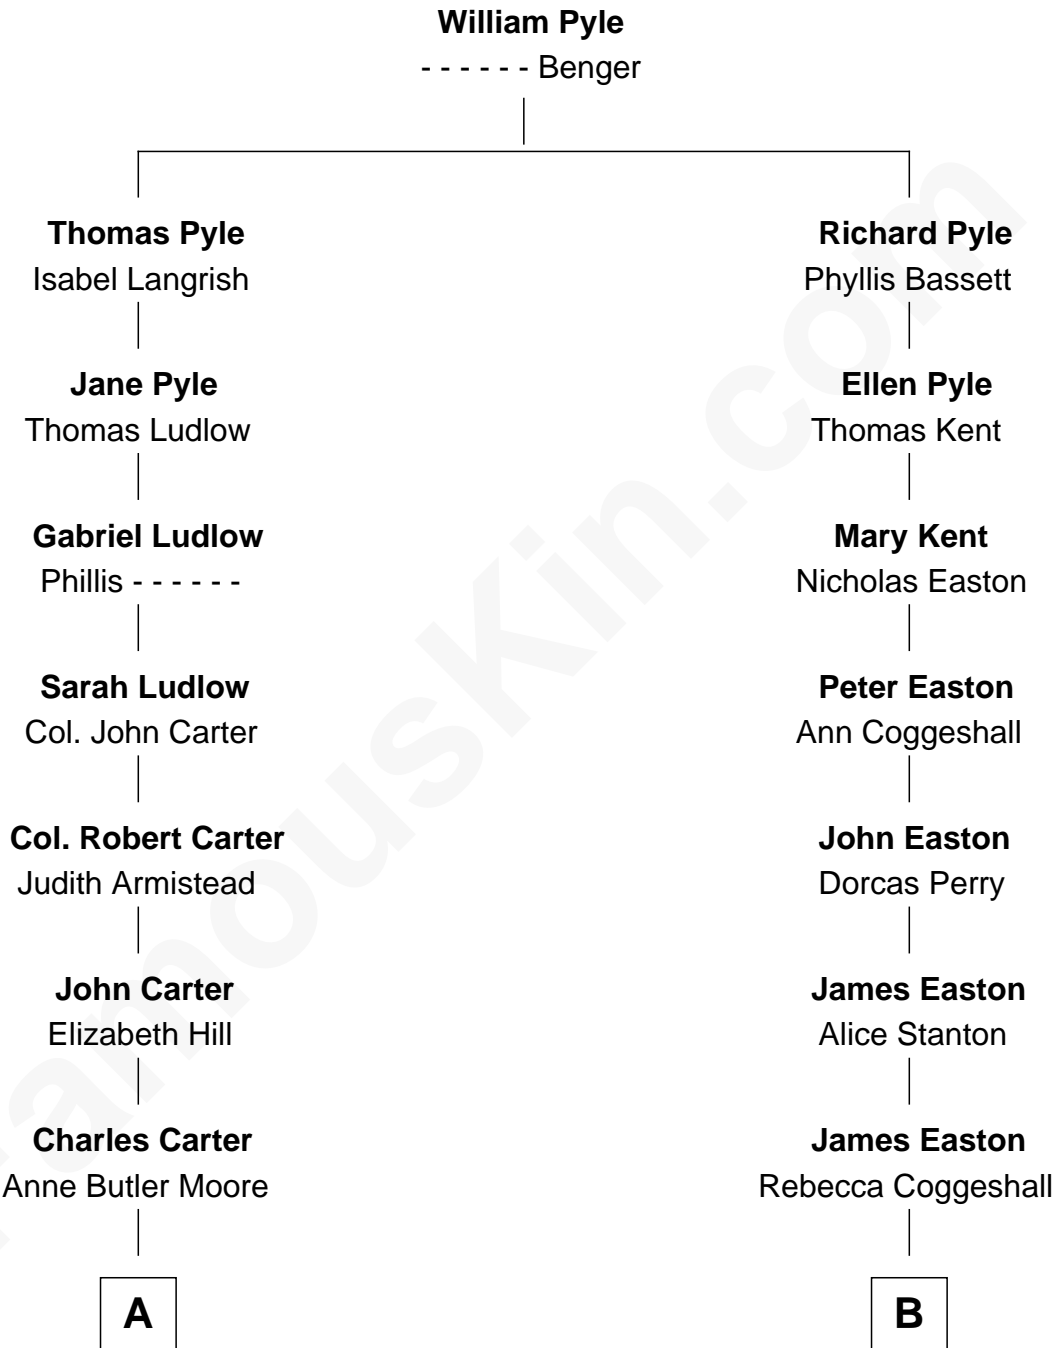

FamousKin.com

Relationship Chart of

Fitzhugh Lee

40th Governor of Virginia

9th cousin 3 times removed of

Marilyn Monroe

Actress, Model, and Singer

A

Anne Hill Carter
Maj. Gen. Henry Lee

Sydney Smith Lee
Anna Maria Mason

Fitzhugh Lee
40th Governor of Virginia

B

James Coggeshall Easton
Mary Ann Spooner

John William Easton
Frances Ann Franklin

Elizabeth Cutting Easton
William Congdon Tennant

Elizabeth Easton Tennant
Frederick Almy Gifford

Charles Stanley Gifford
Gladys Pearl Monroe

Marilyn Monroe
Actress, Model, and Singer