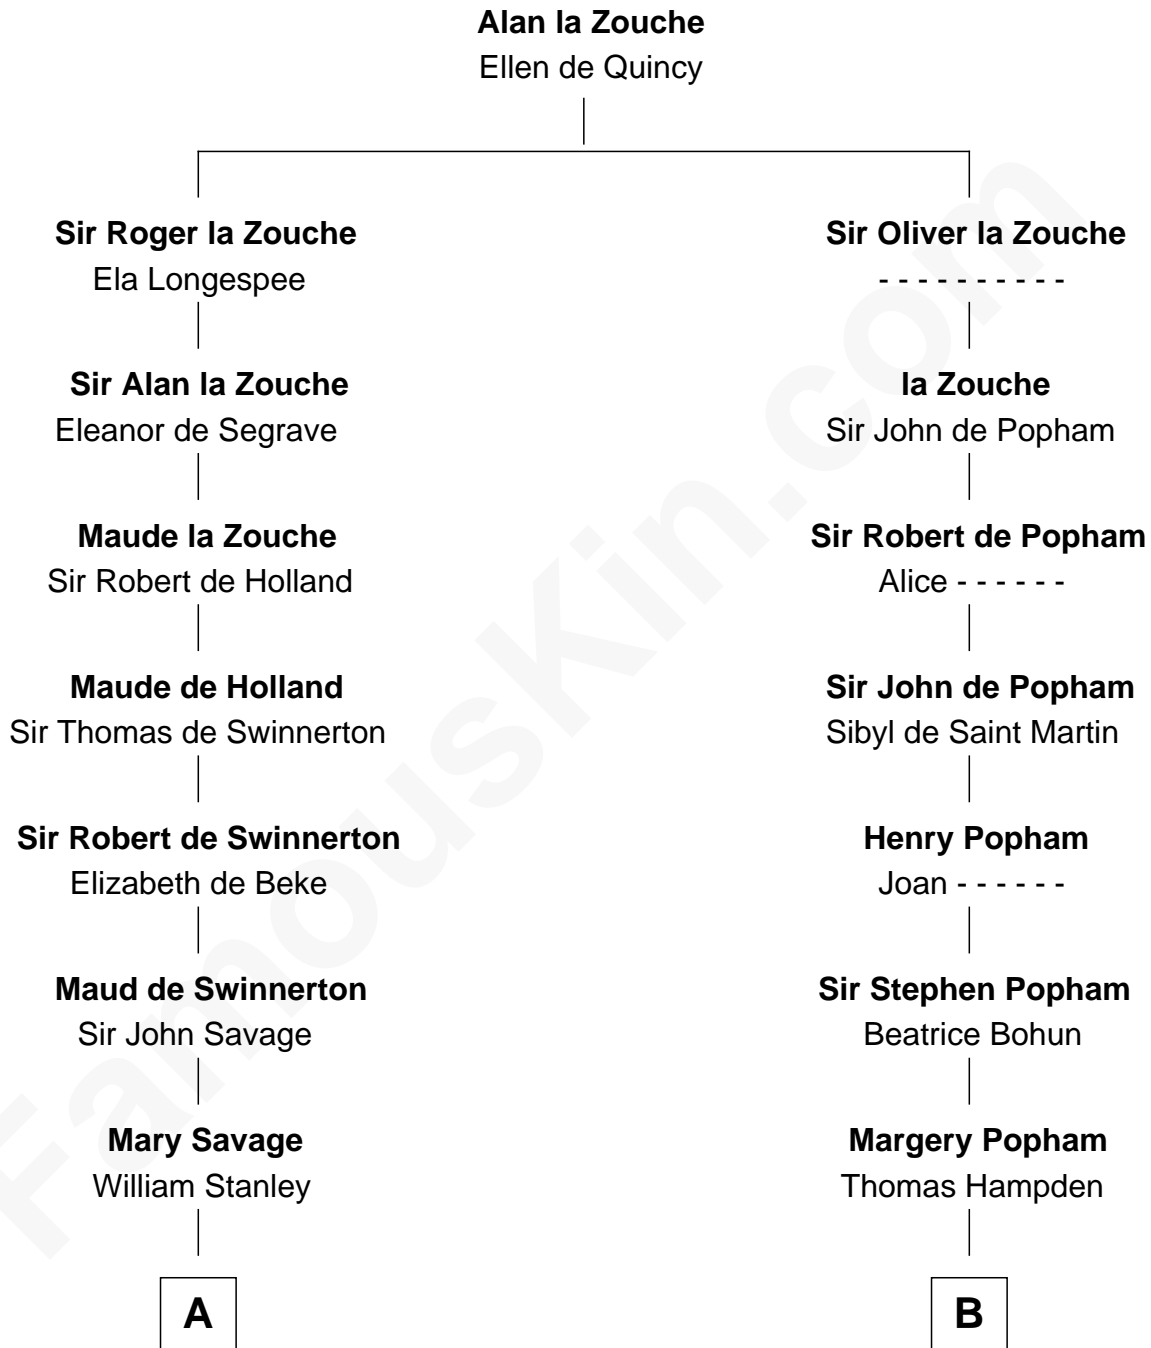

FamousKin.com

Relationship Chart of

Fitzhugh Lee

40th Governor of Virginia

12th cousin 7 times removed of

Edmund Waller

English Poet and Politician

C

—
Maj. Gen. Henry Lee

Anne Hill Carter

—
Sydney Smith Lee

Anna Maria Mason

—
Fitzhugh Lee

40th Governor of Virginia

FamousKin.com