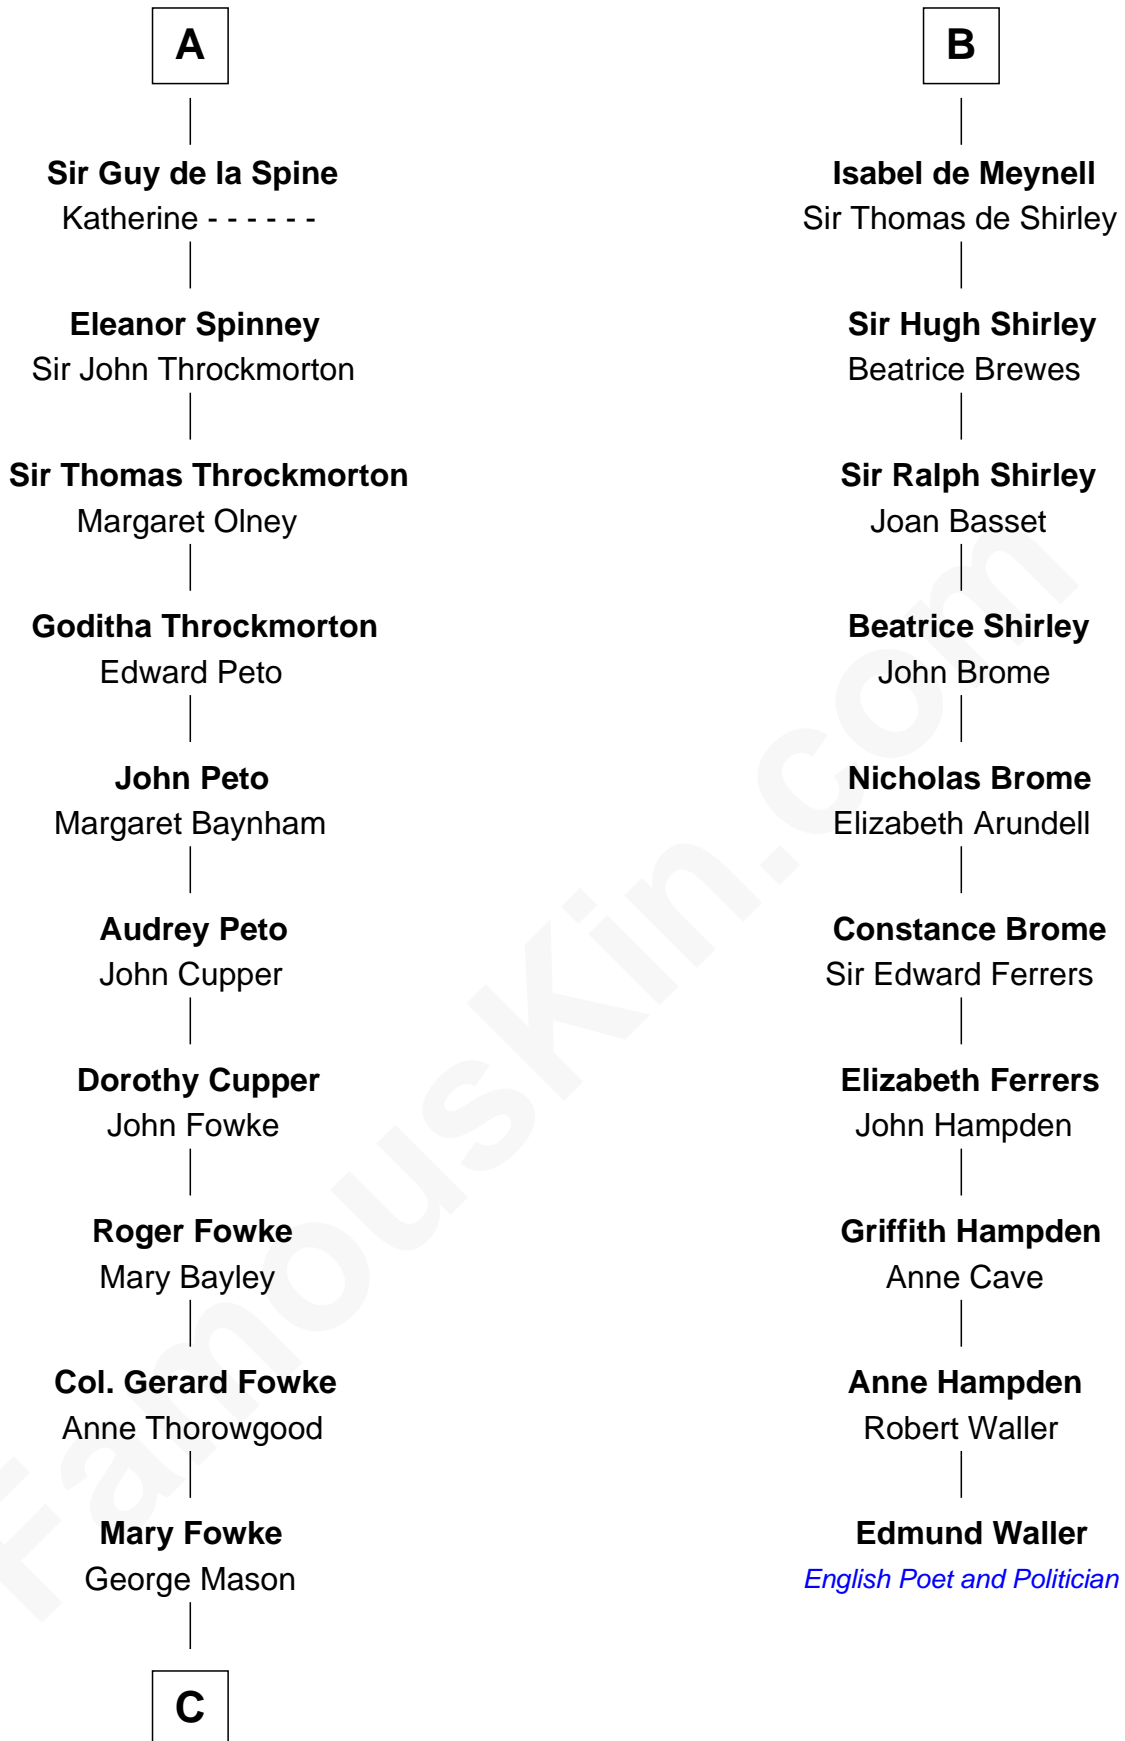

FamousKin.com

Relationship Chart of

Fitzhugh Lee

40th Governor of Virginia

16th cousin 5 times removed of

Edmund Waller

English Poet and Politician

C

George Mason
Ann Thompson

George Mason
Anne Eilbeck

Gen. John Mason
Anne Maria Murray

Anna Maria Mason
Sydney Smith Lee

Fitzhugh Lee
40th Governor of Virginia

FamousKin.com