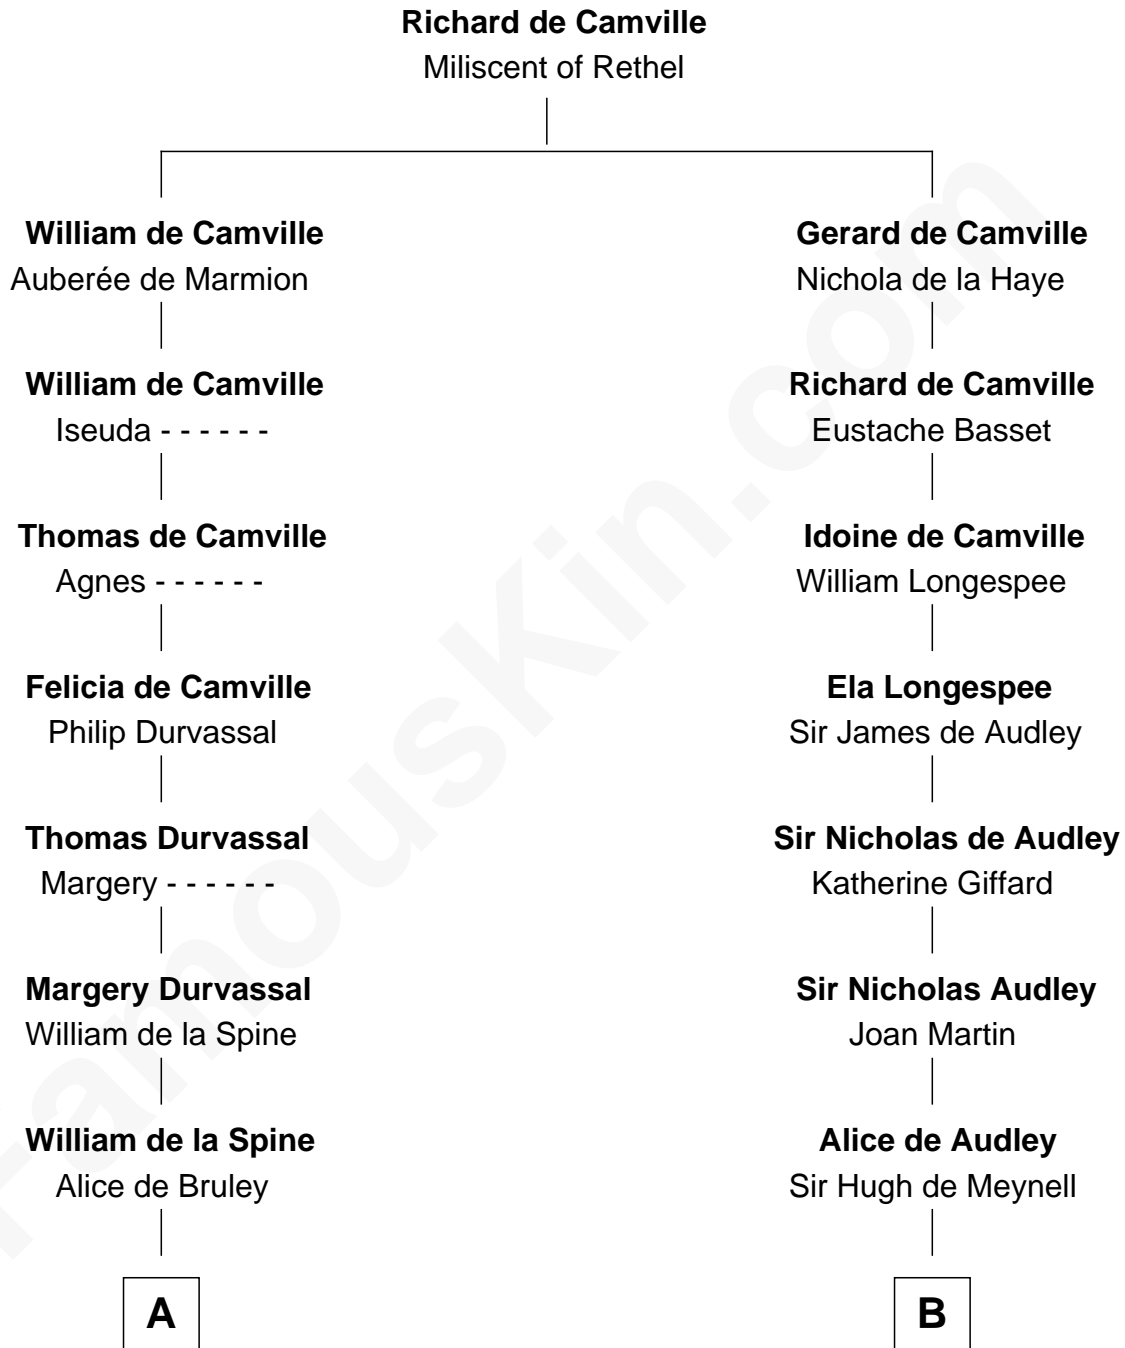

FamousKin.com

Relationship Chart of

Fitzhugh Lee

40th Governor of Virginia

16th cousin 5 times removed of

Edmund Waller

English Poet and Politician

C

George Mason
Ann Thompson

George Mason
Anne Eilbeck

Gen. John Mason
Anne Maria Murray

Anna Maria Mason
Sydney Smith Lee

Fitzhugh Lee
40th Governor of Virginia

FamousKin.com