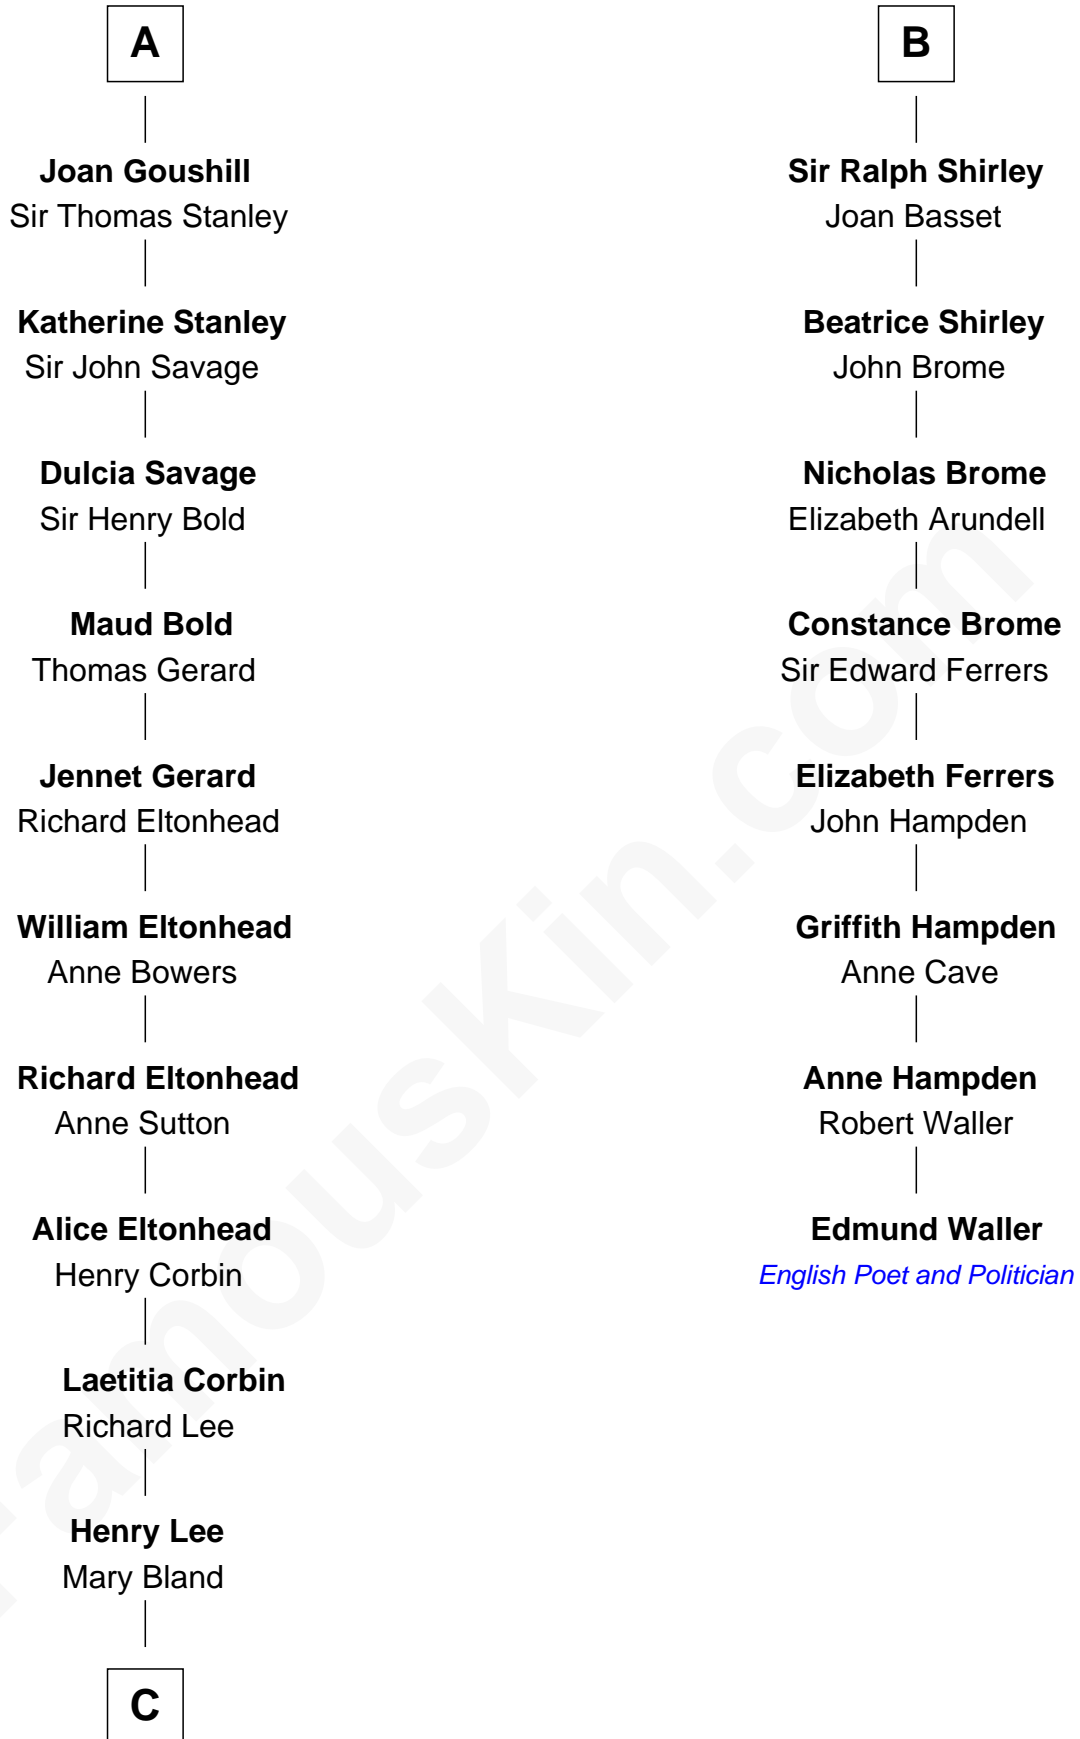

## Relationship Chart of

### Fitzhugh Lee

40th Governor of Virginia

14th cousin 6 times removed of

**Edmund Waller**

English Poet and Politician

**Eleanor of Aquitaine**  
Henry II, King of England

**C**

Col. Henry Lee