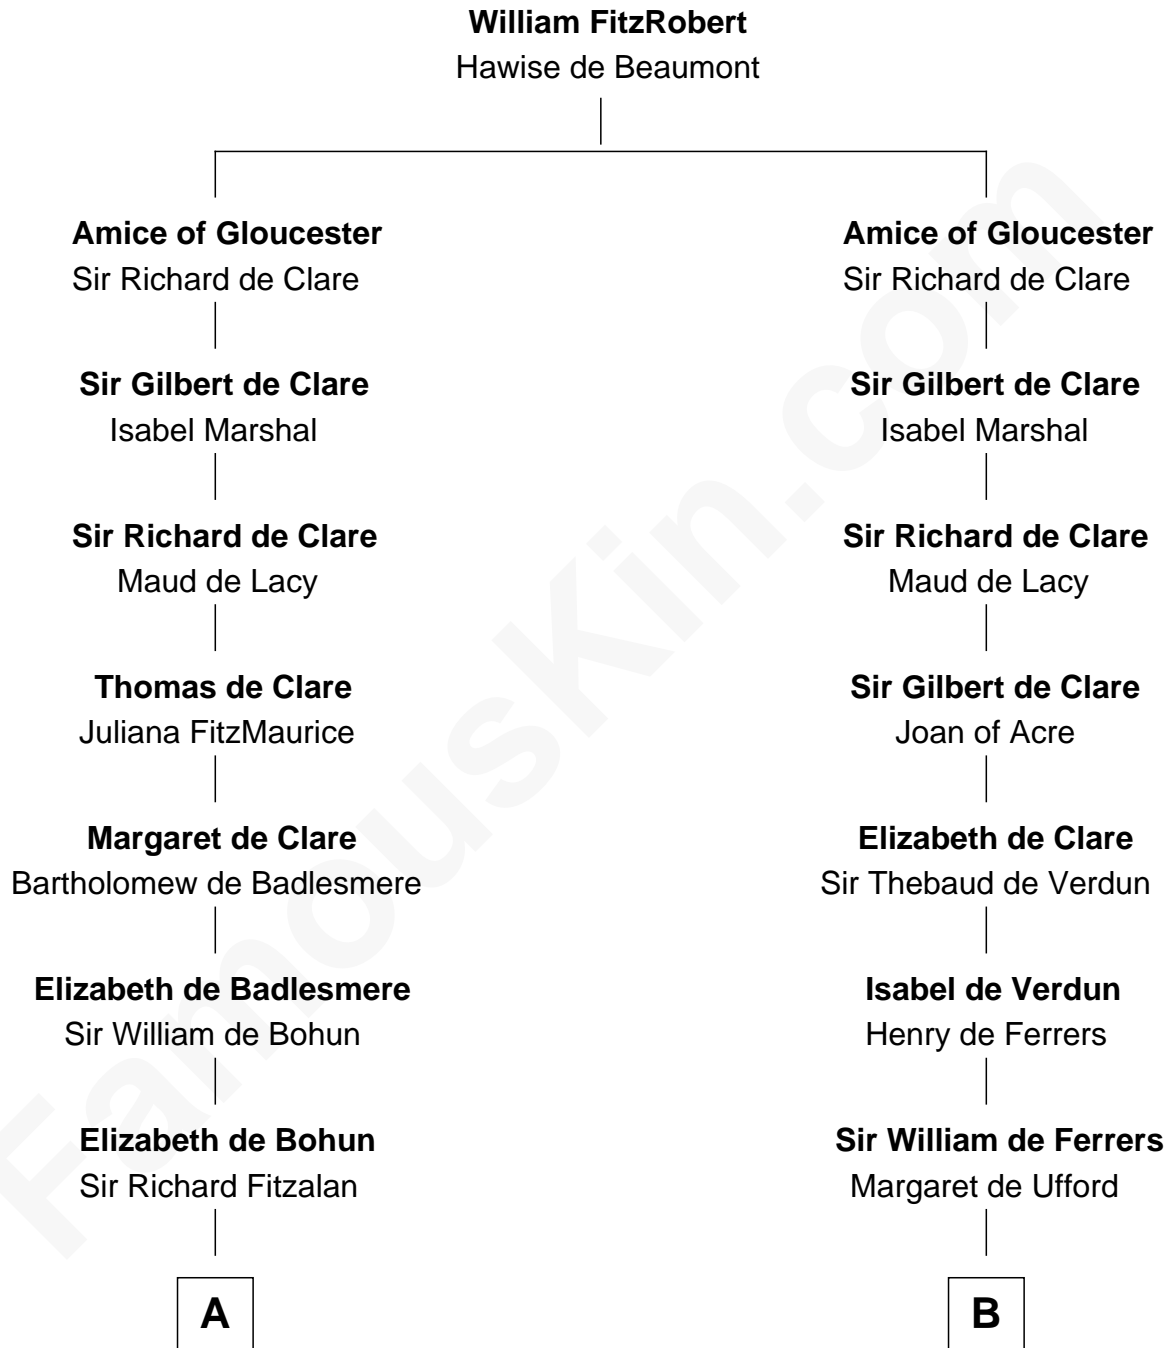

FamousKin.com

Relationship Chart of Fitzhugh Lee

40th Governor of Virginia

15th cousin 6 times removed of

Edmund Waller

English Poet and Politician

A

Elizabeth Fitzalan
Sir Robert Goushill

Joan Goushill
Sir Thomas Stanley

Katherine Stanley
Sir John Savage

Dulcia Savage
Sir Henry Bold

Maud Bold
Thomas Gerard

Jennet Gerard
Richard Eltonhead

William Eltonhead
Anne Bowers

Richard Eltonhead
Anne Sutton