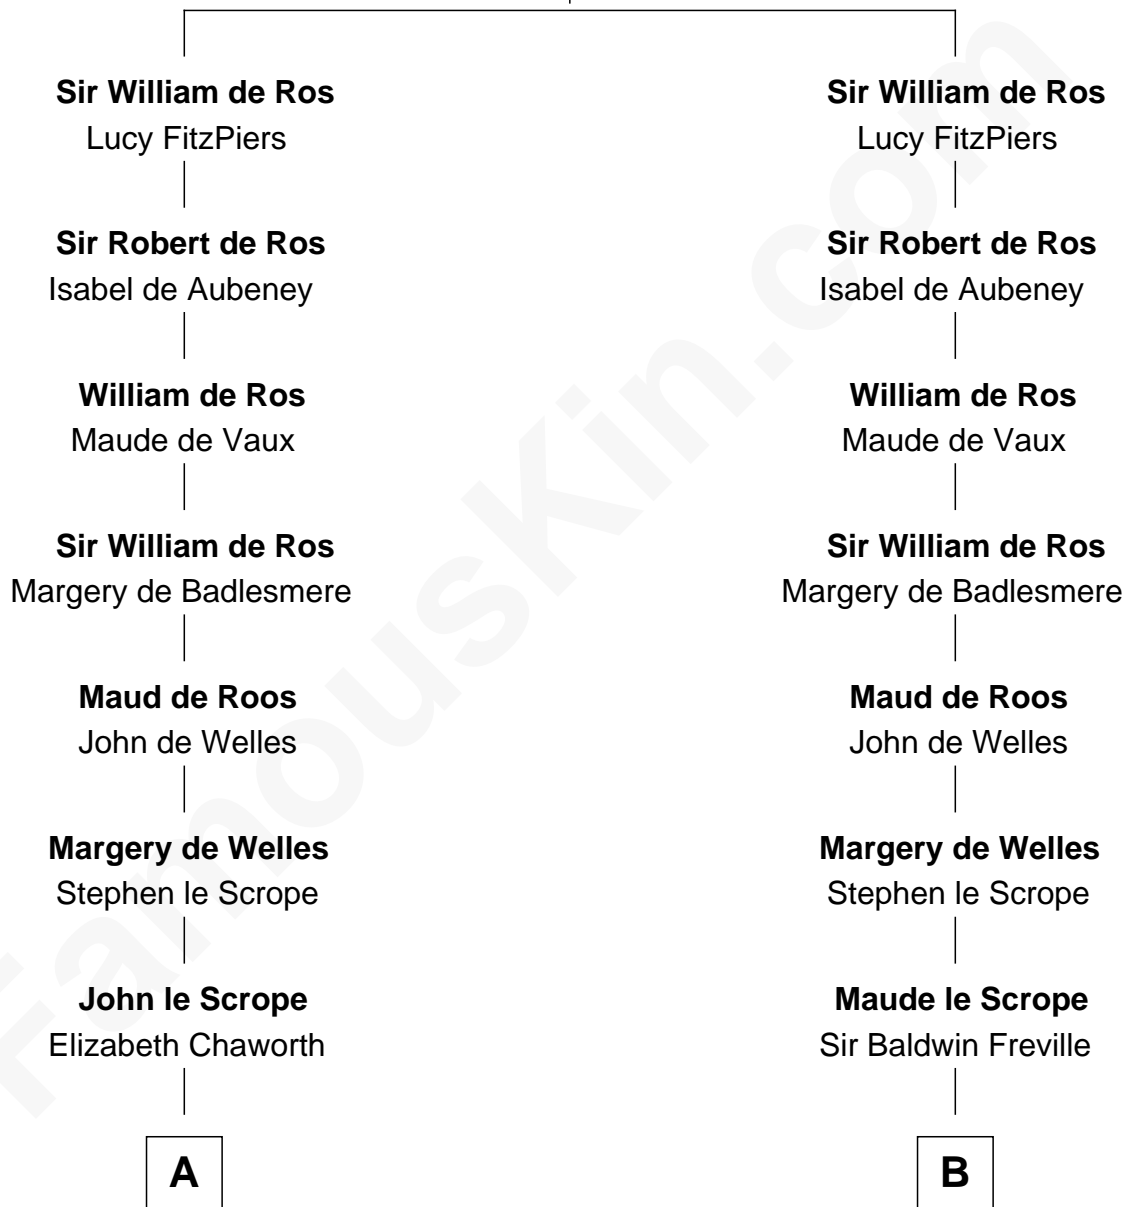

FamousKin.com

Relationship Chart of

Fitzhugh Lee

40th Governor of Virginia

13th cousin 7 times removed of

Edmund Waller

English Poet and Politician

Robert de Ros
Isabel of Scotland

C

—
Anne Butler Moore

Charles Carter

—
Anne Hill Carter

Maj. Gen. Henry Lee

—
Sydney Smith Lee

Anna Maria Mason

—
Fitzhugh Lee

40th Governor of Virginia

FamousKin.com