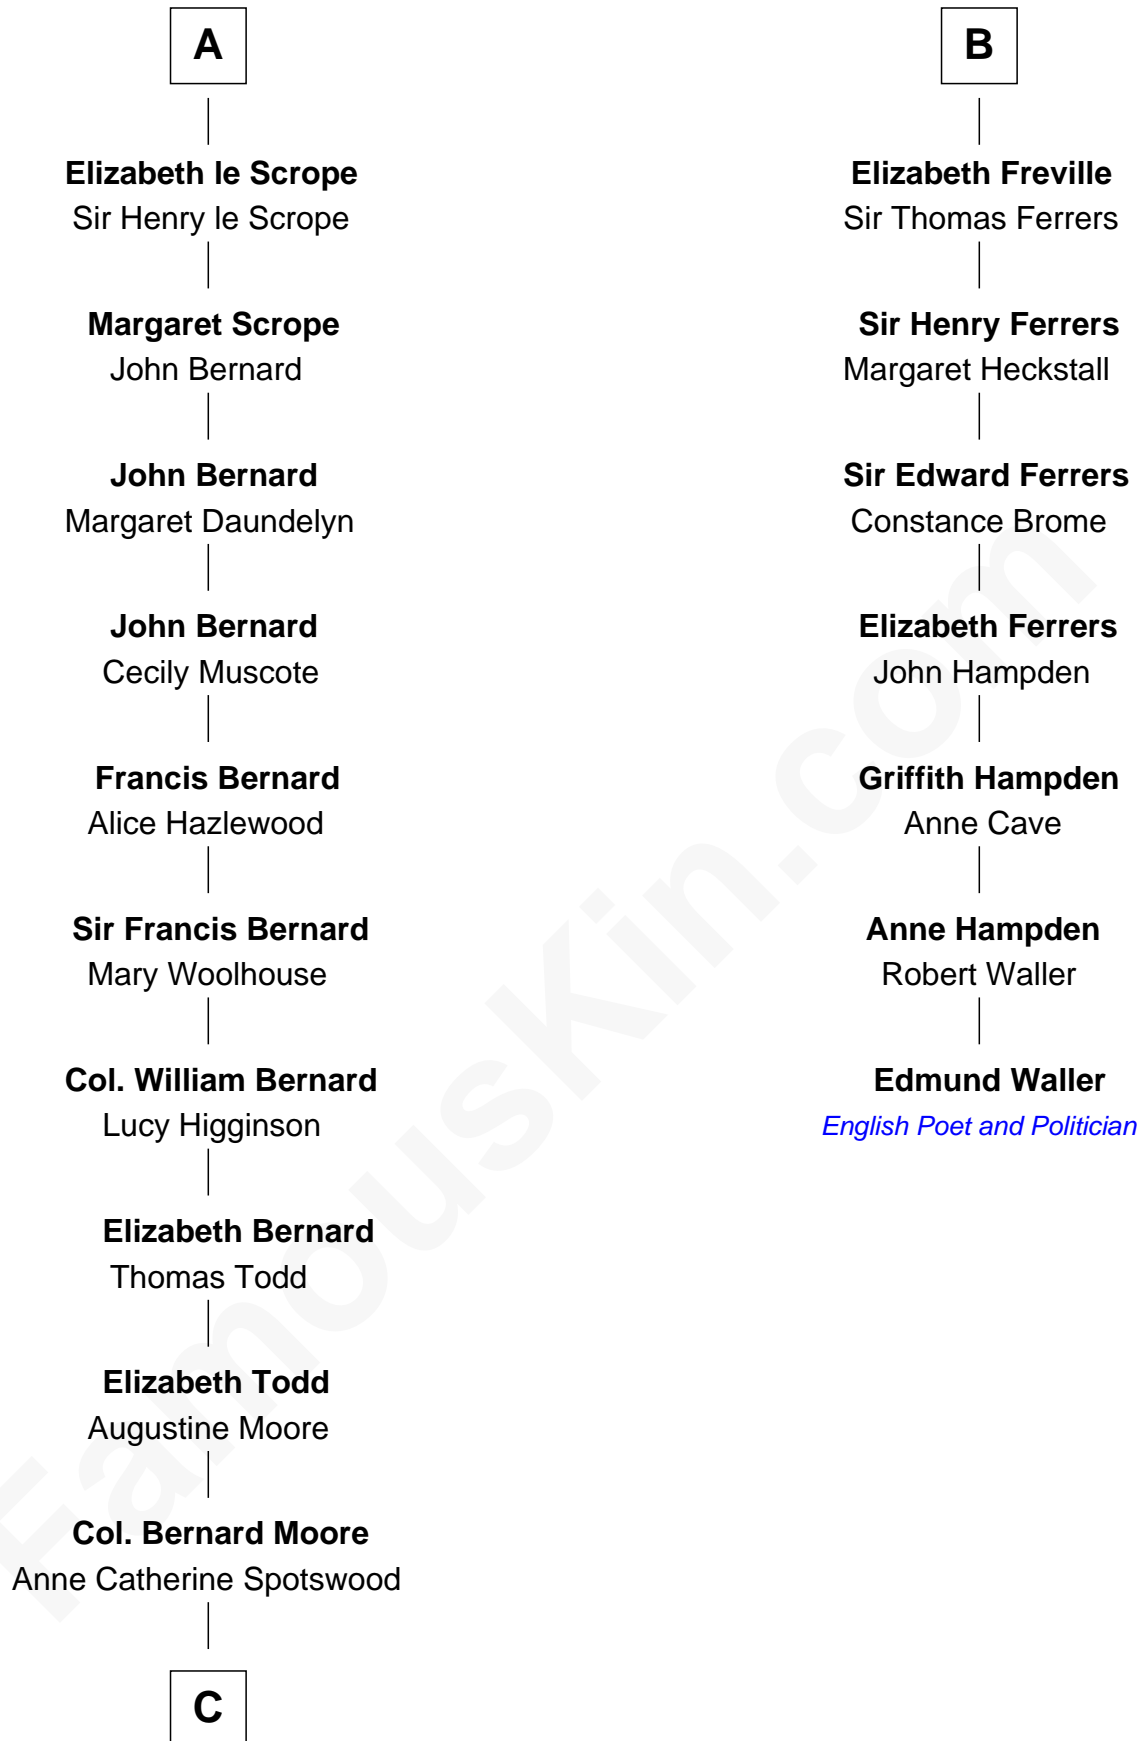

FamousKin.com

Relationship Chart of

Fitzhugh Lee

40th Governor of Virginia

13th cousin 7 times removed of

Edmund Waller

English Poet and Politician

Robert de Ros
Isabel of Scotland

C

—
Anne Butler Moore

Charles Carter

—
Anne Hill Carter

Maj. Gen. Henry Lee

—
Sydney Smith Lee

Anna Maria Mason

—
Fitzhugh Lee

40th Governor of Virginia

FamousKin.com