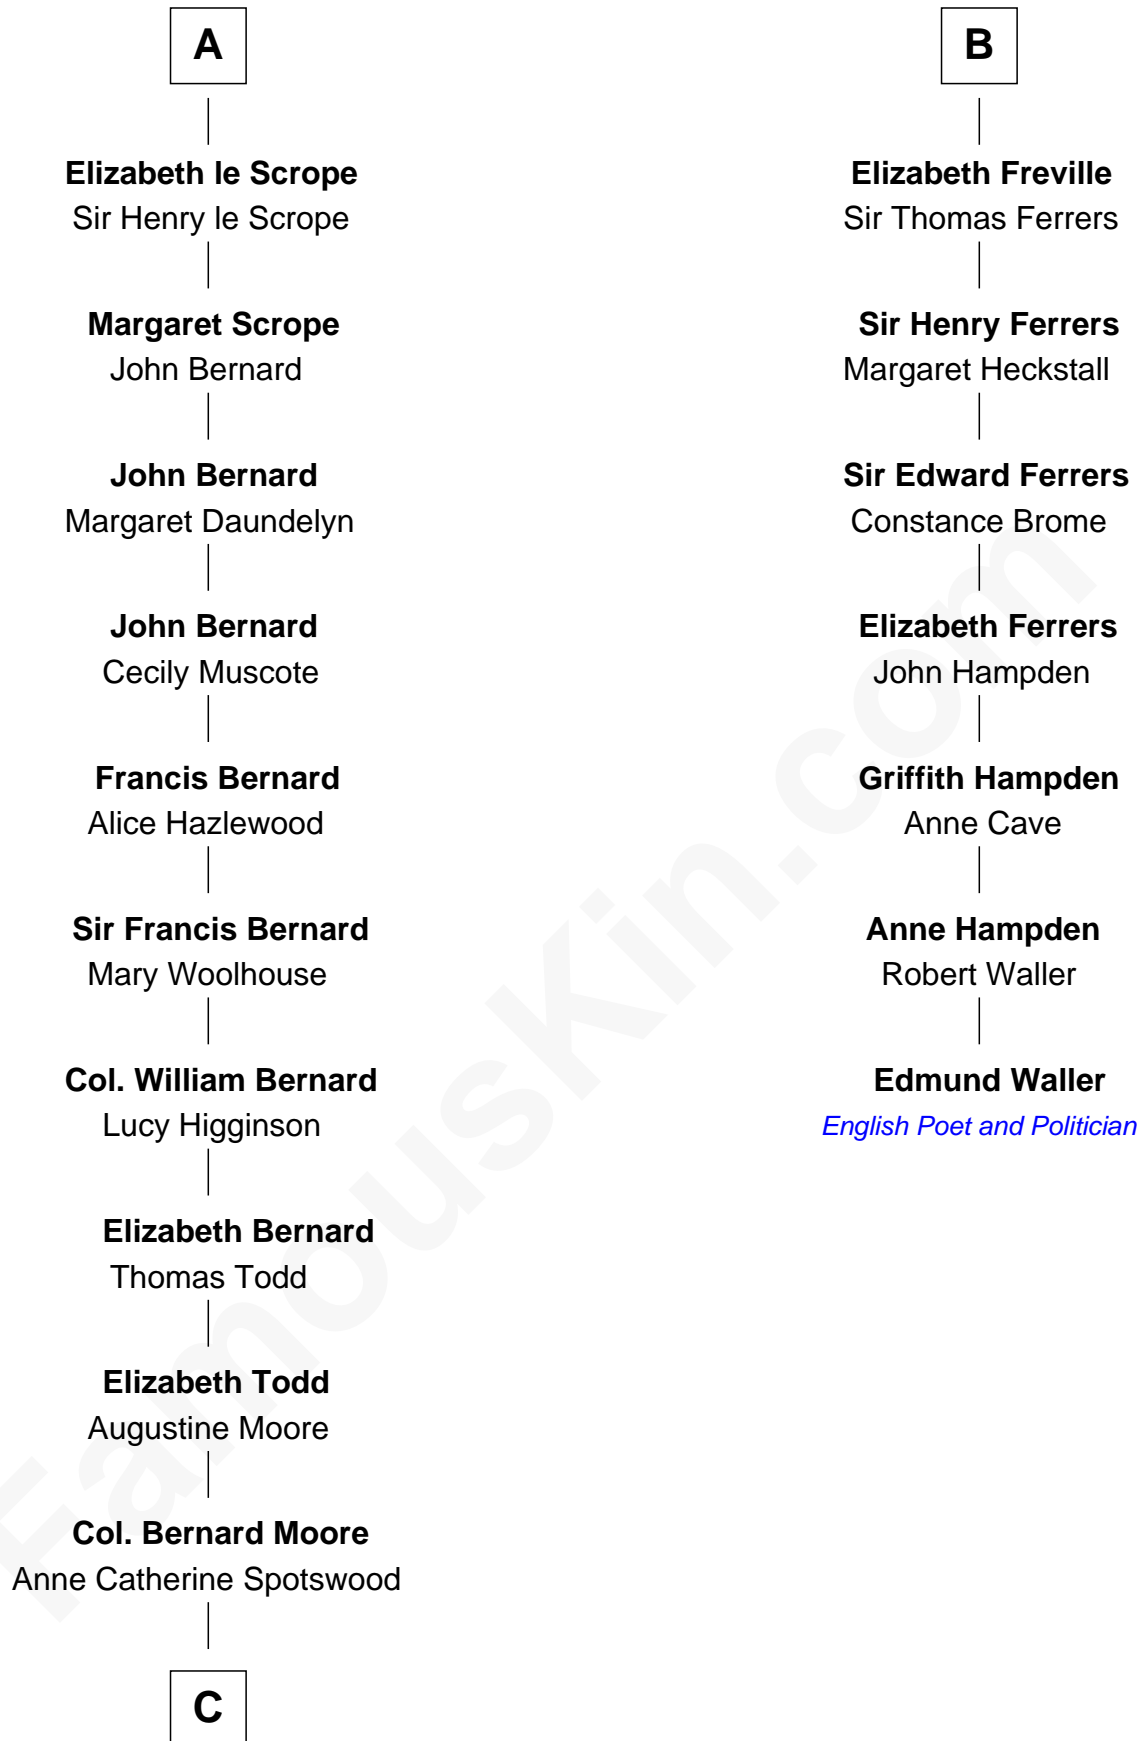

FamousKin.com

Relationship Chart of

Fitzhugh Lee

40th Governor of Virginia

13th cousin 7 times removed of

Edmund Waller

English Poet and Politician

Reginald FitzPiers

C

—
Anne Butler Moore

Charles Carter

—
Anne Hill Carter

Maj. Gen. Henry Lee

—
Sydney Smith Lee

Anna Maria Mason

—
Fitzhugh Lee

40th Governor of Virginia

FamousKin.com