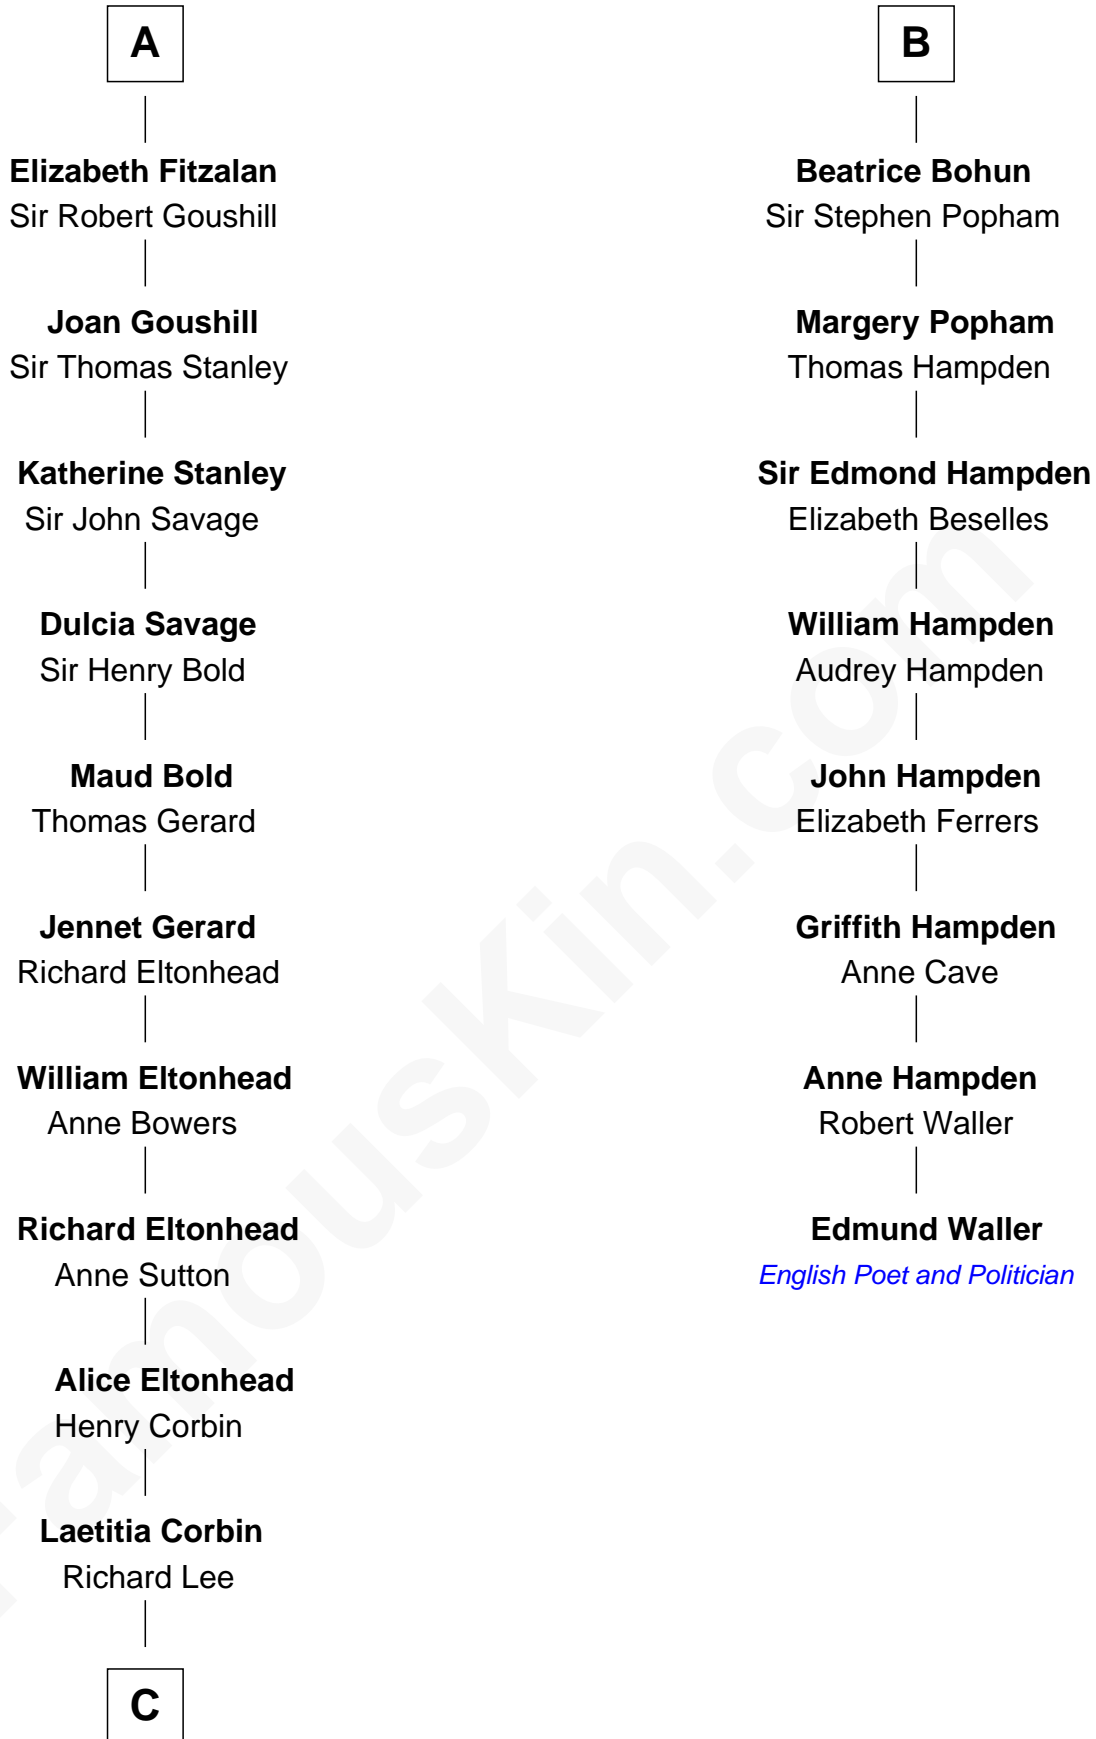

## Relationship Chart of

### Fitzhugh Lee

40th Governor of Virginia

14th cousin 7 times removed of

**Edmund Waller**

English Poet and Politician

**Piers de Lutegareshale**

Maud de Mandeville

**C**