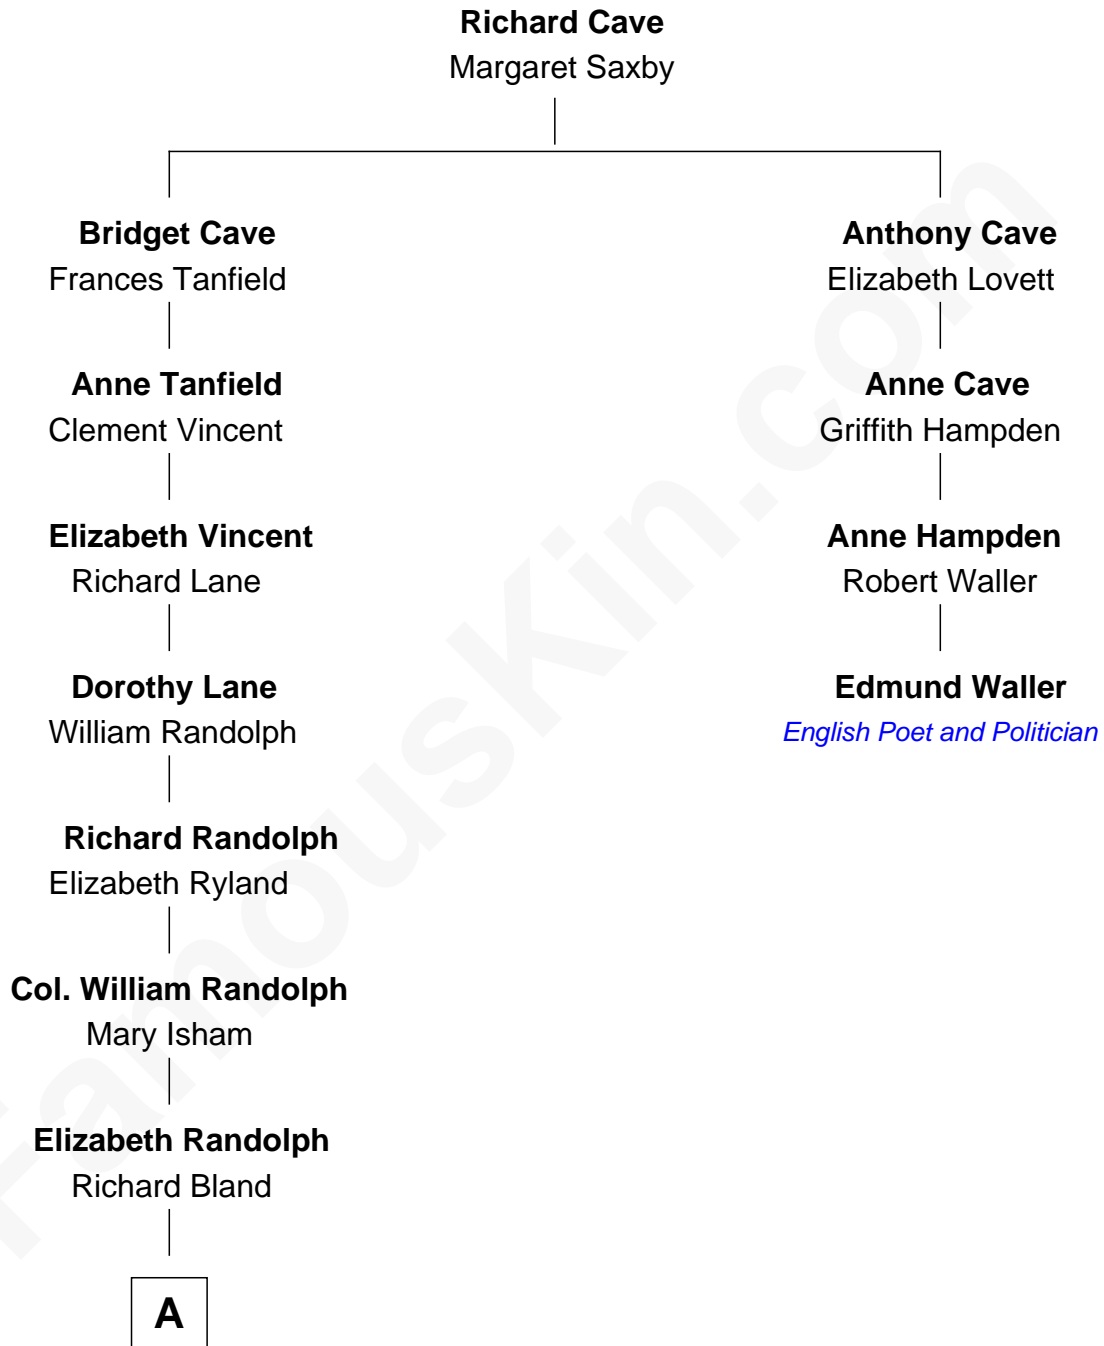

## Relationship Chart of

### Fitzhugh Lee

40th Governor of Virginia

3rd cousin 8 times removed of

**Edmund Waller**

*English Poet and Politician*

**A**

—  
**Mary Bland**

Henry Lee