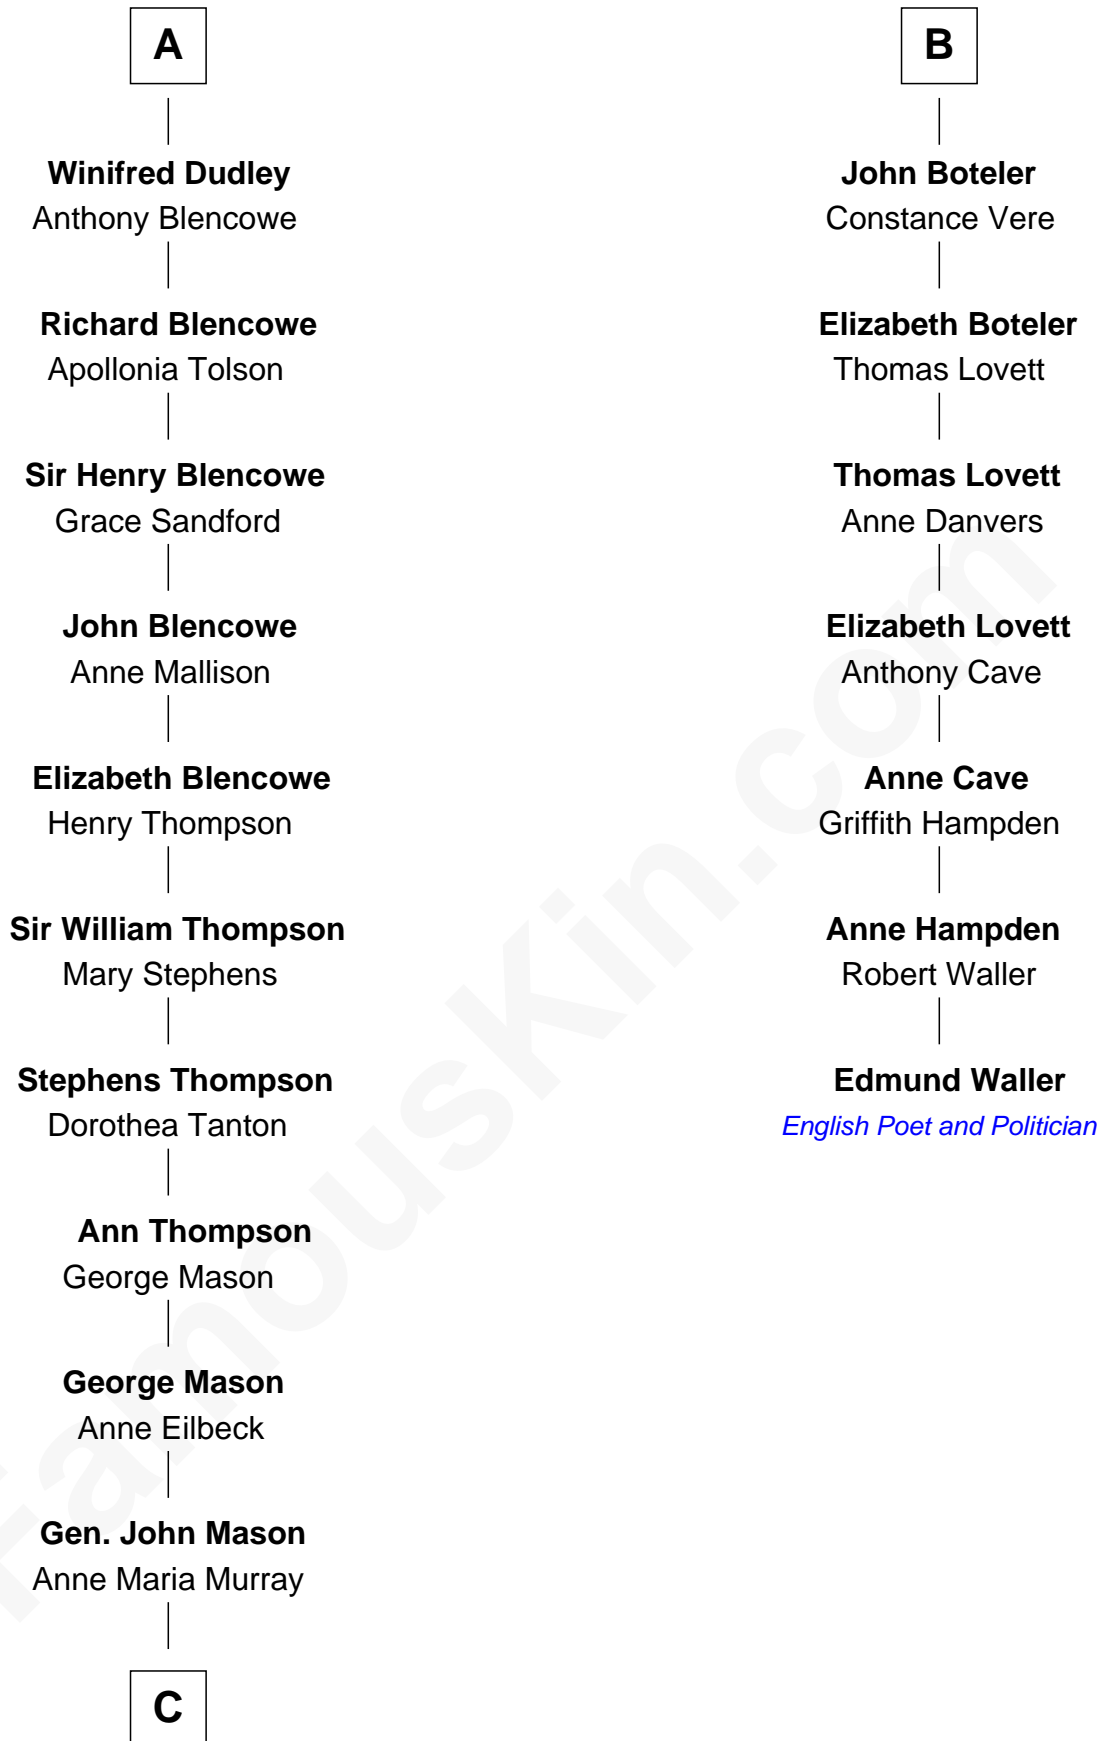

## Relationship Chart of

### Fitzhugh Lee

40th Governor of Virginia

13th cousin 5 times removed of

**Edmund Waller**

English Poet and Politician

**Sir William de Cantilupe**

Eve de Braiose

**C**

—  
**Anna Maria Mason**  
Sydney Smith Lee

—  
**Fitzhugh Lee**  
*40th Governor of Virginia*

FamousKin.com