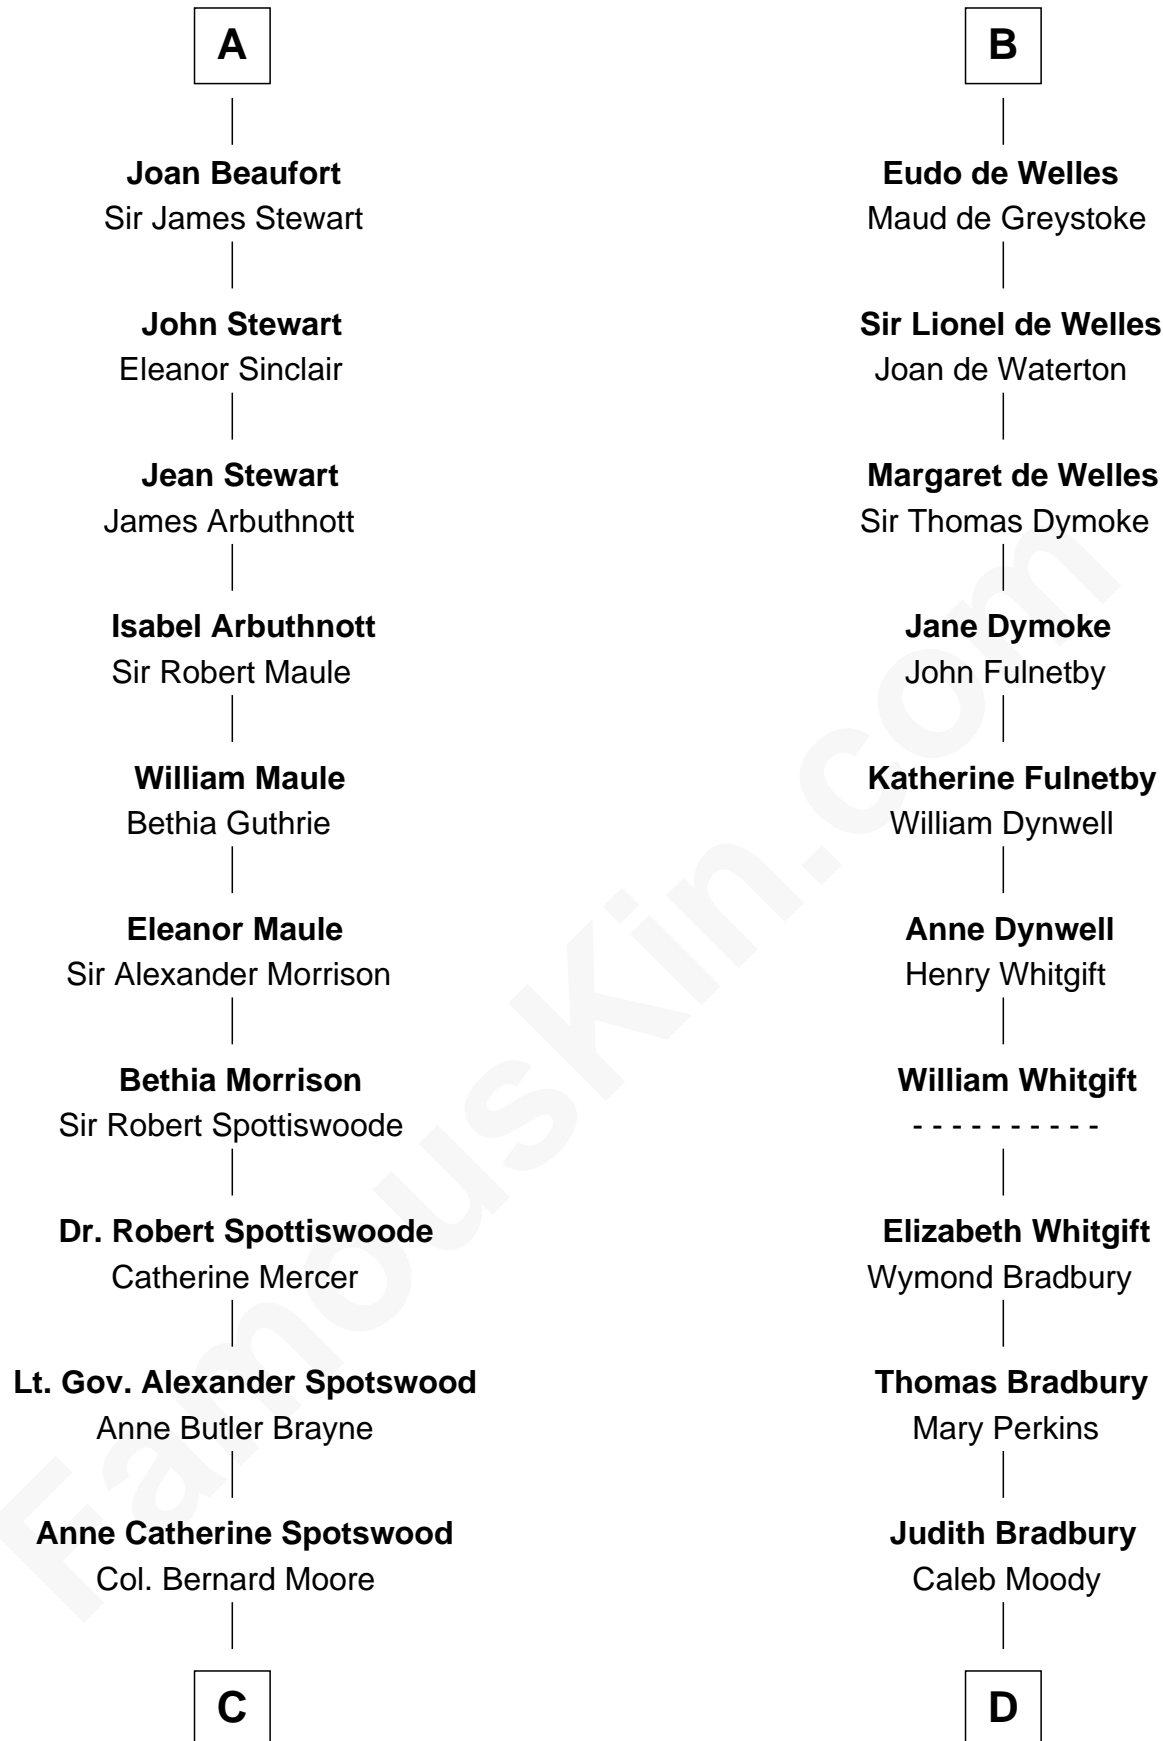

FamousKin.com

Relationship Chart of Fitzhugh Lee

40th Governor of Virginia

20th cousin 1 time removed of

Ralph Waldo Emerson

American Poet

Hugh IV, Duke of Burgundy

Yolanda of Dreux

Adelaide of Burgundy
Henry III, Duke of Brabant

Maria of Brabant
Philip III, King of France

Margaret of France
Edward I, King of England

Edmund of Woodstock
Margaret Wake

Joan Plantagenet
Thomas Holand

Sir Thomas de Holand
Alice Fitzalan

Margaret de Holand
Sir John Beaufort

A

Adelaide of Burgundy
Henry III, Duke of Brabant

Maria of Brabant
Philip III, King of France

Margaret of France
Edward I, King of England

Thomas of Brotherton
Alice de Hales

Margaret Plantagenet
John de Segrave

Elizabeth de Segrave
John de Mowbray

Eleanor de Mowbray
John de Welles

B

C

Anne Butler Moore

Charles Carter

Anne Hill Carter