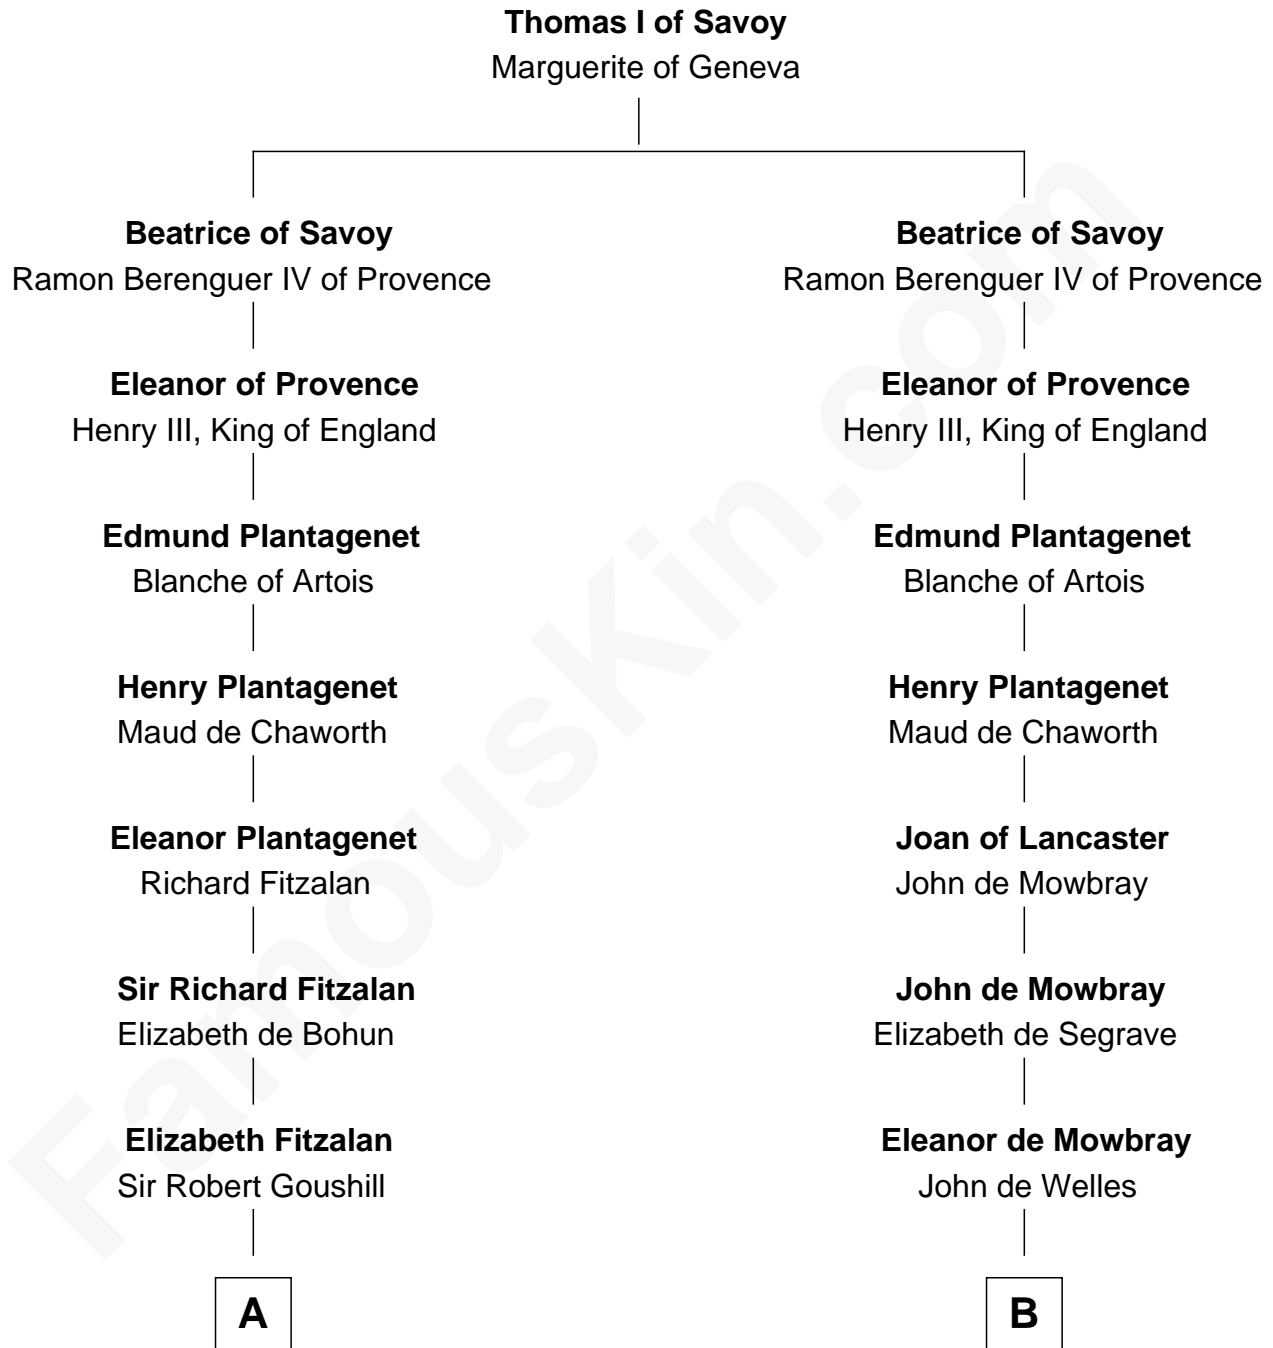

FamousKin.com

Relationship Chart of

Fitzhugh Lee

40th Governor of Virginia

20th cousin 1 time removed of

Ralph Waldo Emerson

American Poet

C

Col. Henry Lee

Lucy Grymes

Maj. Gen. Henry Lee

Anne Hill Carter

Sydney Smith Lee

Anna Maria Mason

Fitzhugh Lee

40th Governor of Virginia