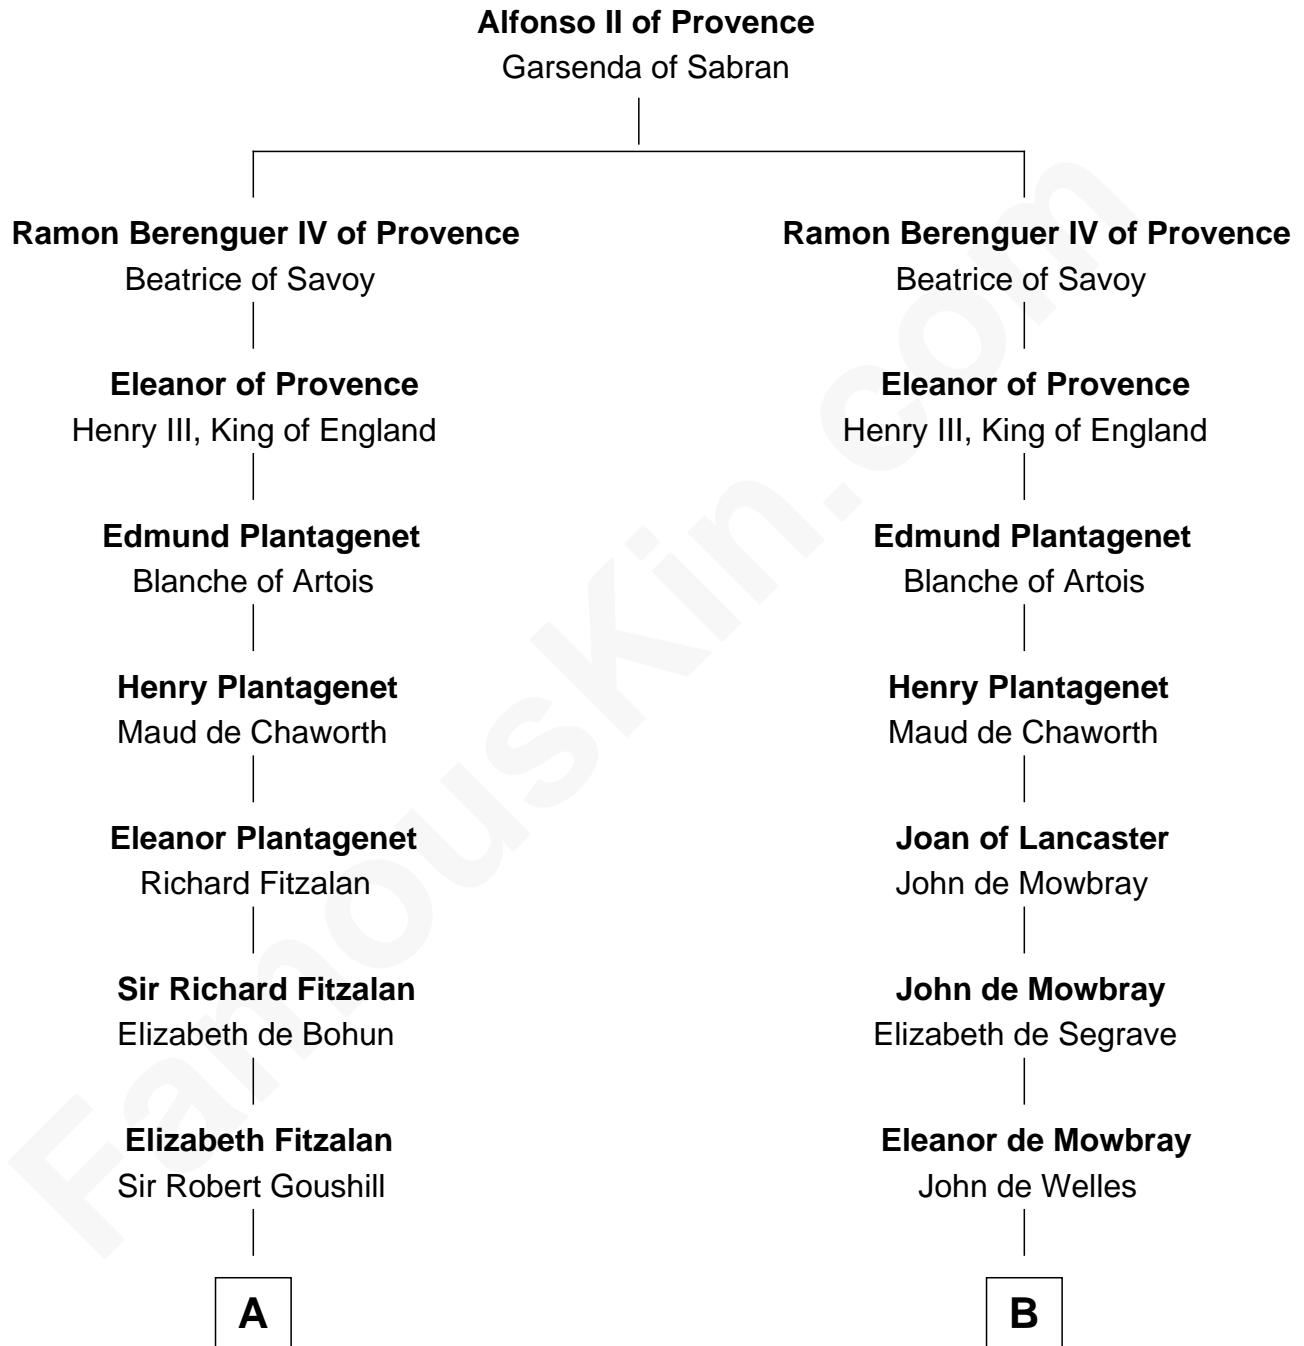

FamousKin.com

Relationship Chart of Fitzhugh Lee

40th Governor of Virginia

20th cousin 1 time removed of

Ralph Waldo Emerson

American Poet

C

Col. Henry Lee

Lucy Grymes

Maj. Gen. Henry Lee

Anne Hill Carter

Sydney Smith Lee

Anna Maria Mason

Fitzhugh Lee

40th Governor of Virginia

D