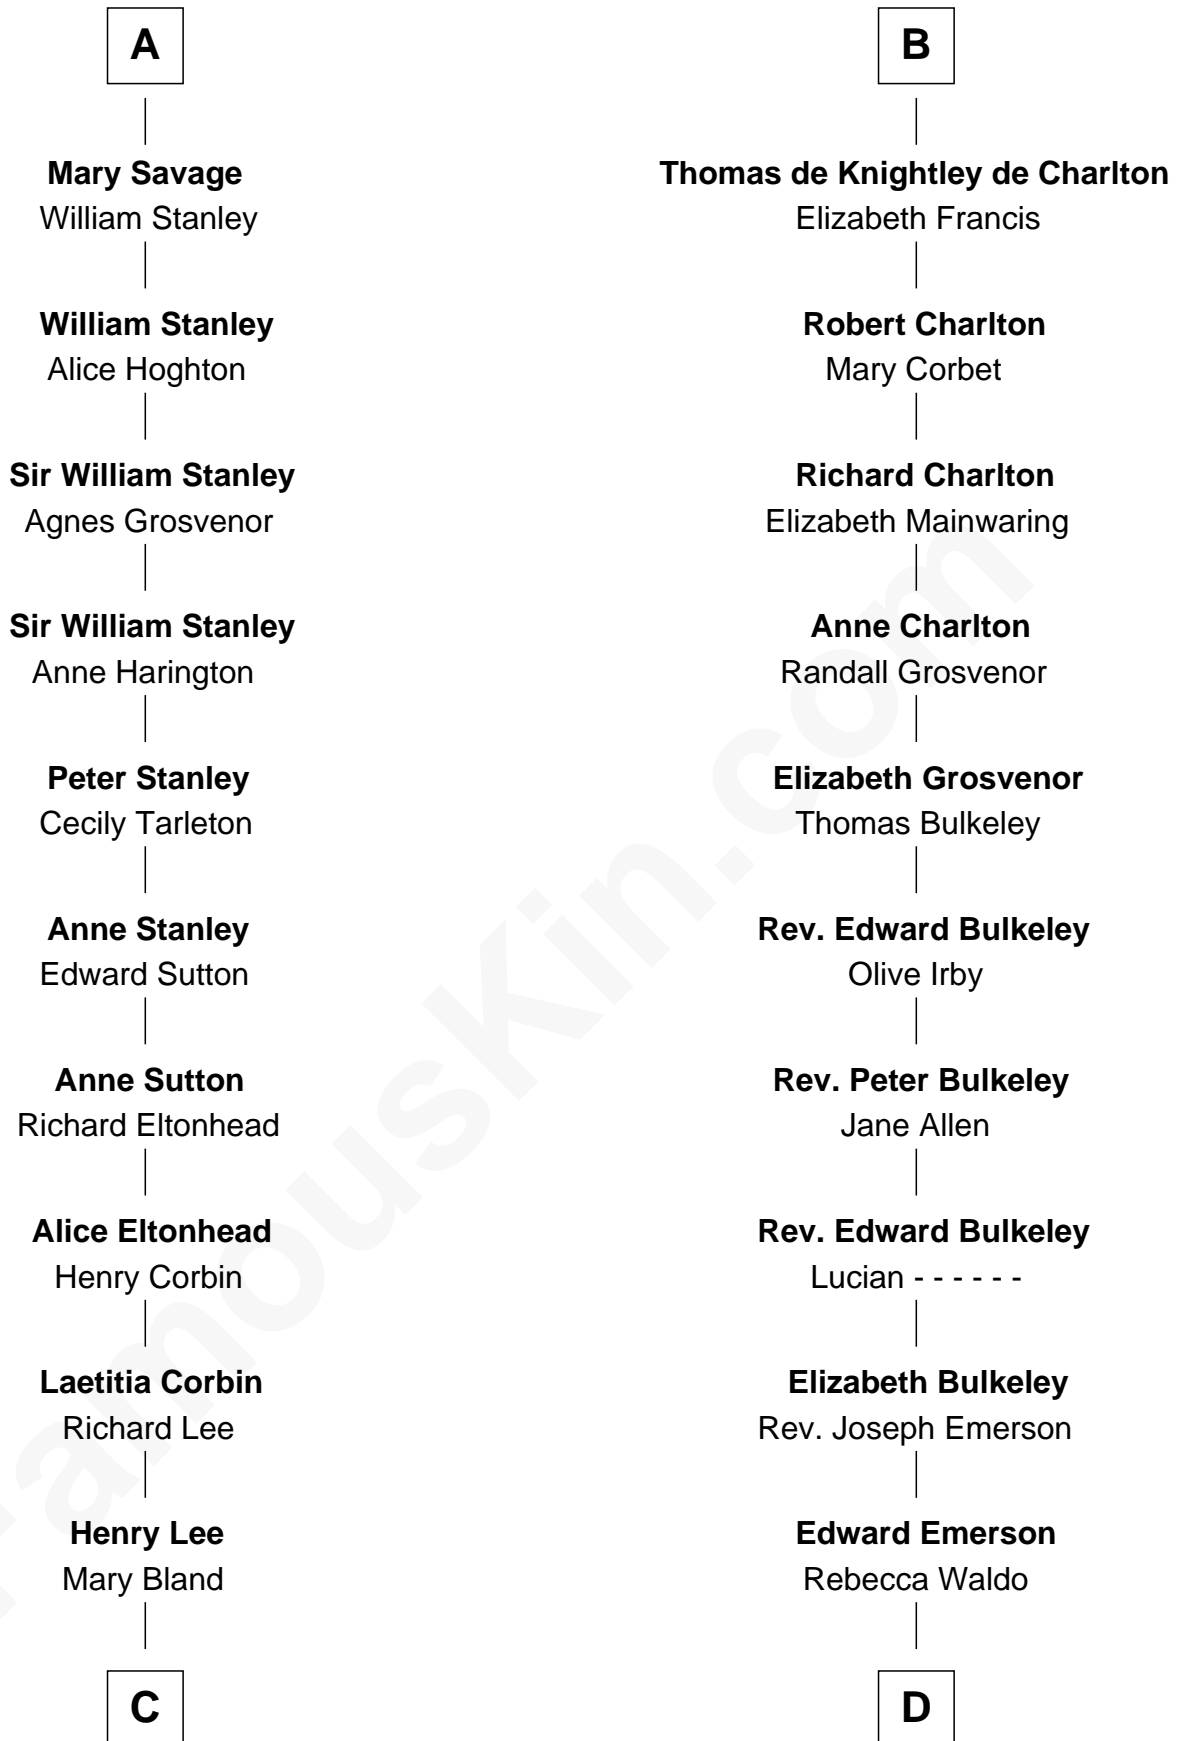

FamousKin.com Relationship Chart of

Fitzhugh Lee

40th Governor of Virginia

20th cousin of

Ralph Waldo Emerson

American Poet

Roger la Zouche

Margaret Biset