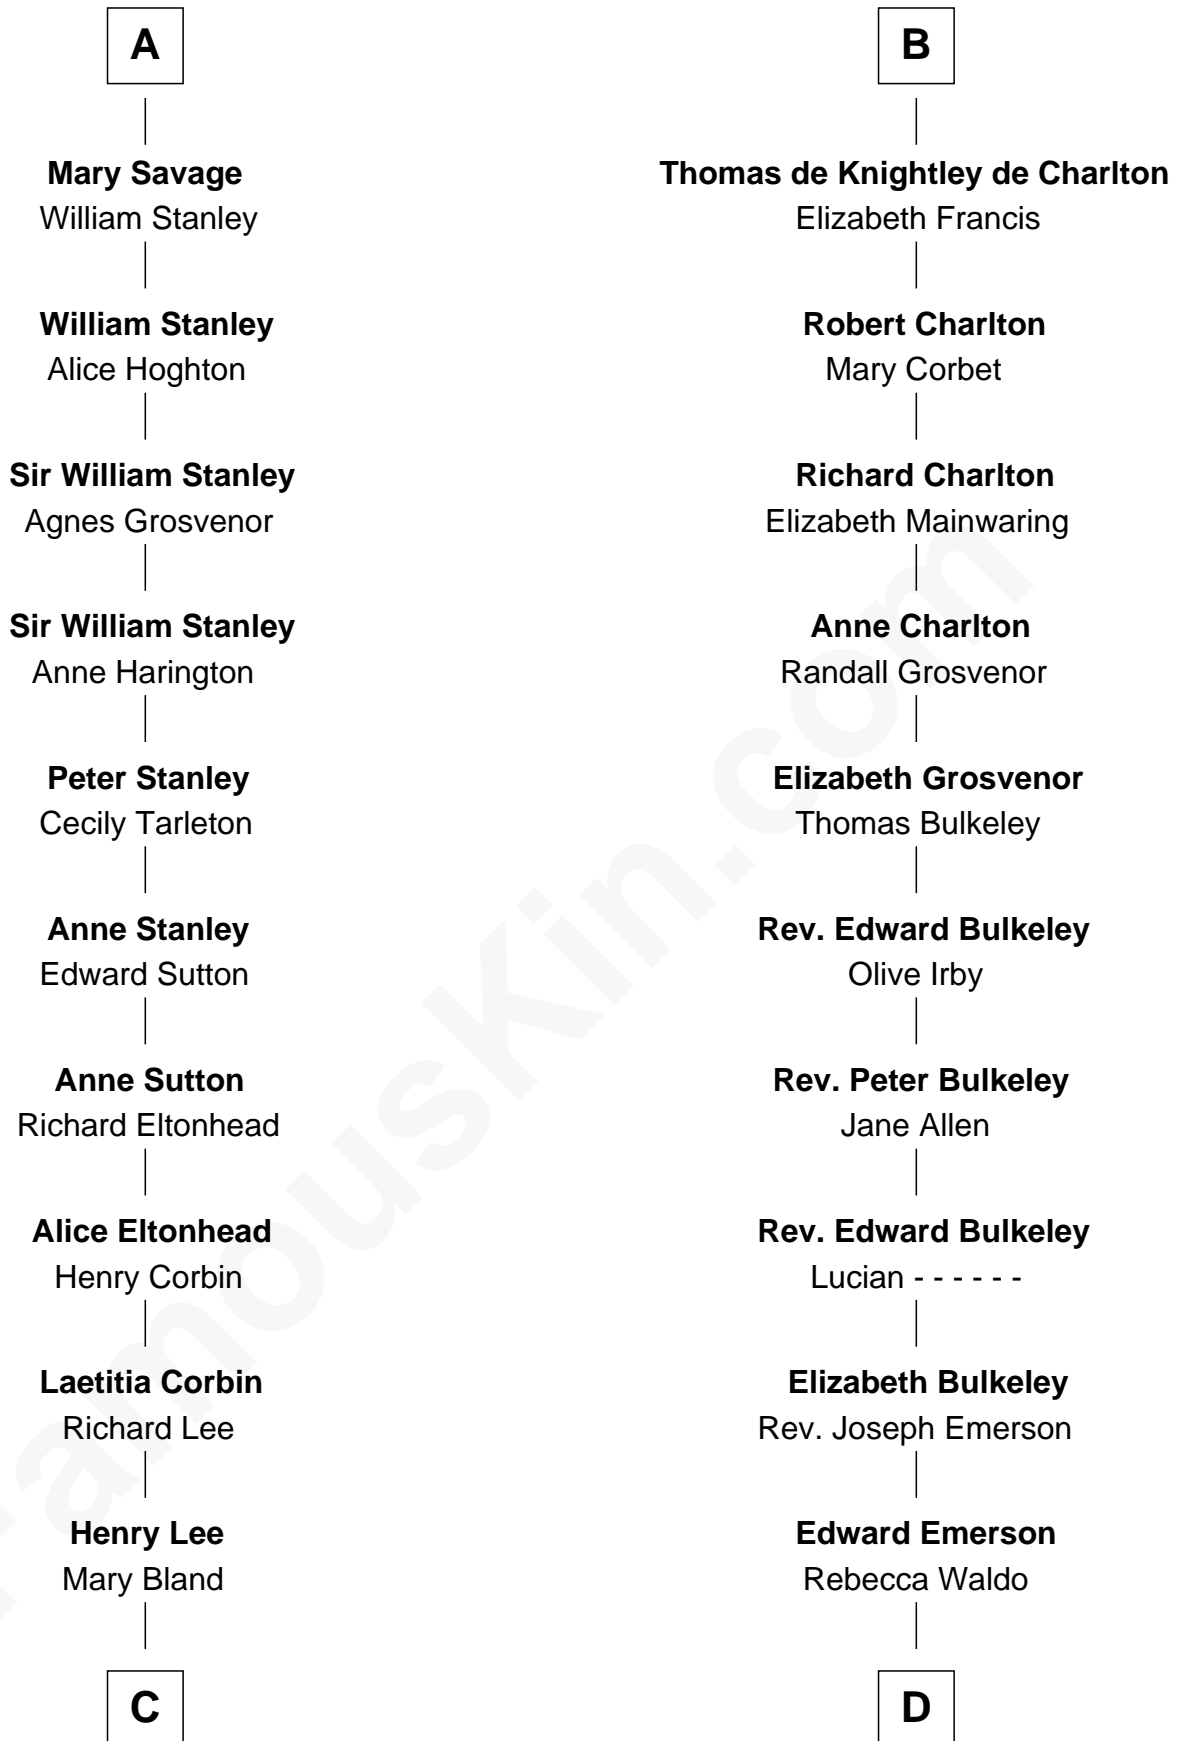

FamousKin.com Relationship Chart of

Fitzhugh Lee

40th Governor of Virginia

20th cousin of

Ralph Waldo Emerson

American Poet

Walter de Ridelisford

C

Col. Henry Lee

Lucy Grymes

Maj. Gen. Henry Lee

Anne Hill Carter

Sydney Smith Lee

Anna Maria Mason

Fitzhugh Lee

40th Governor of Virginia