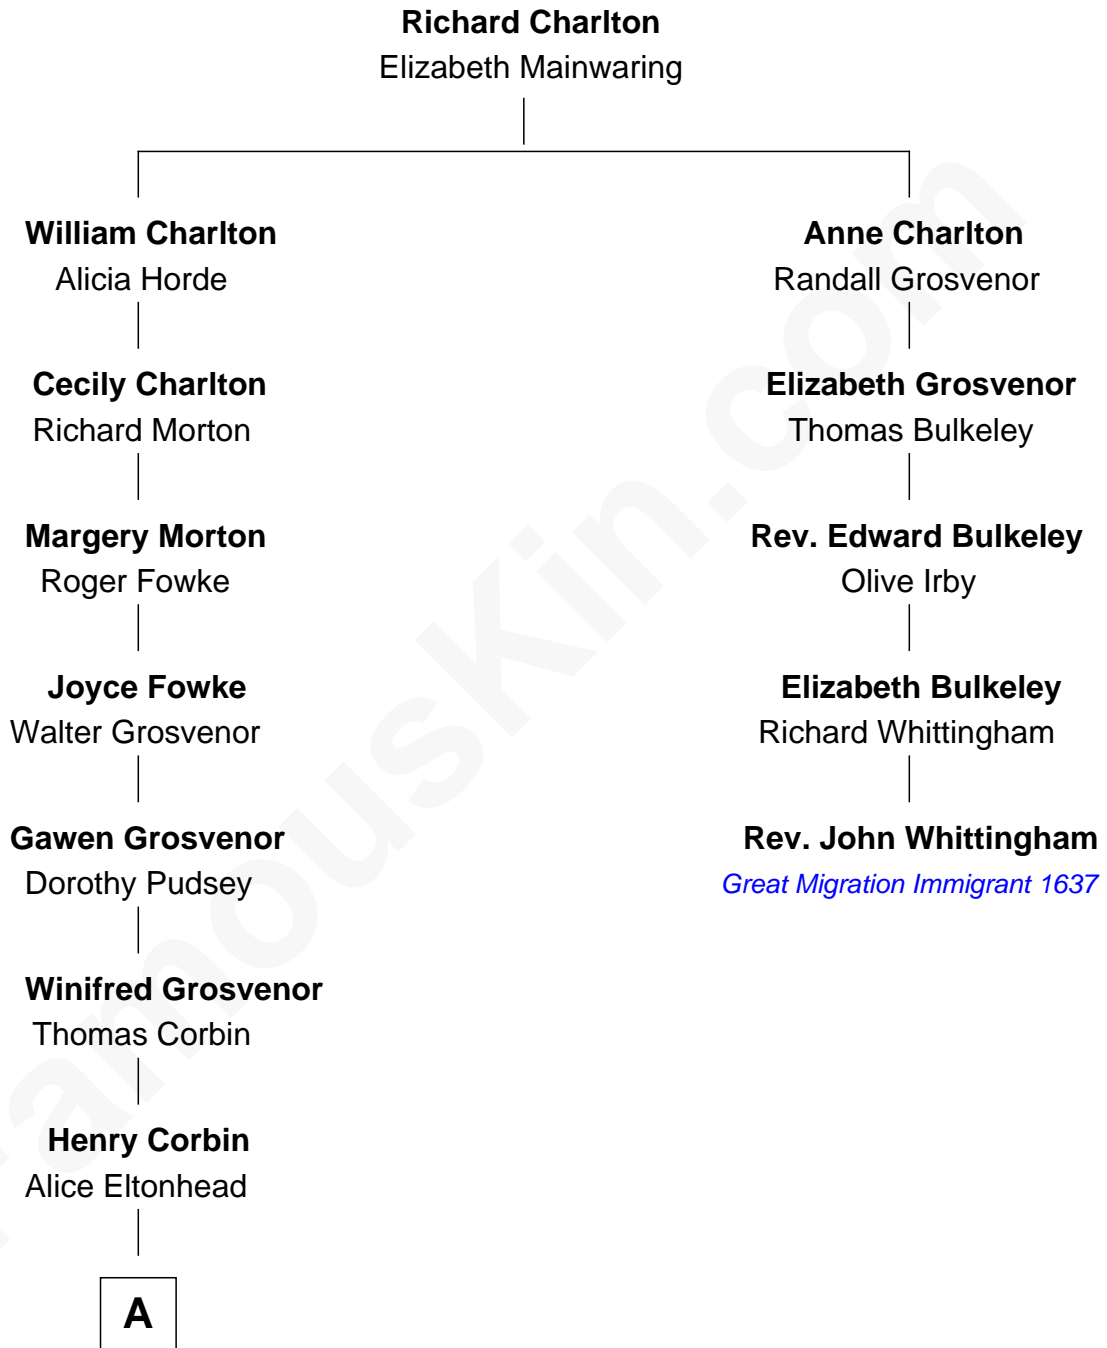

## Relationship Chart of

### Fitzhugh Lee

40th Governor of Virginia

4th cousin 8 times removed of

**Rev. John Whittingham**

(c1616 - 1639) Great Migration Immigrant 1637

**A**

—  
**Laetitia Corbin**

Richard Lee