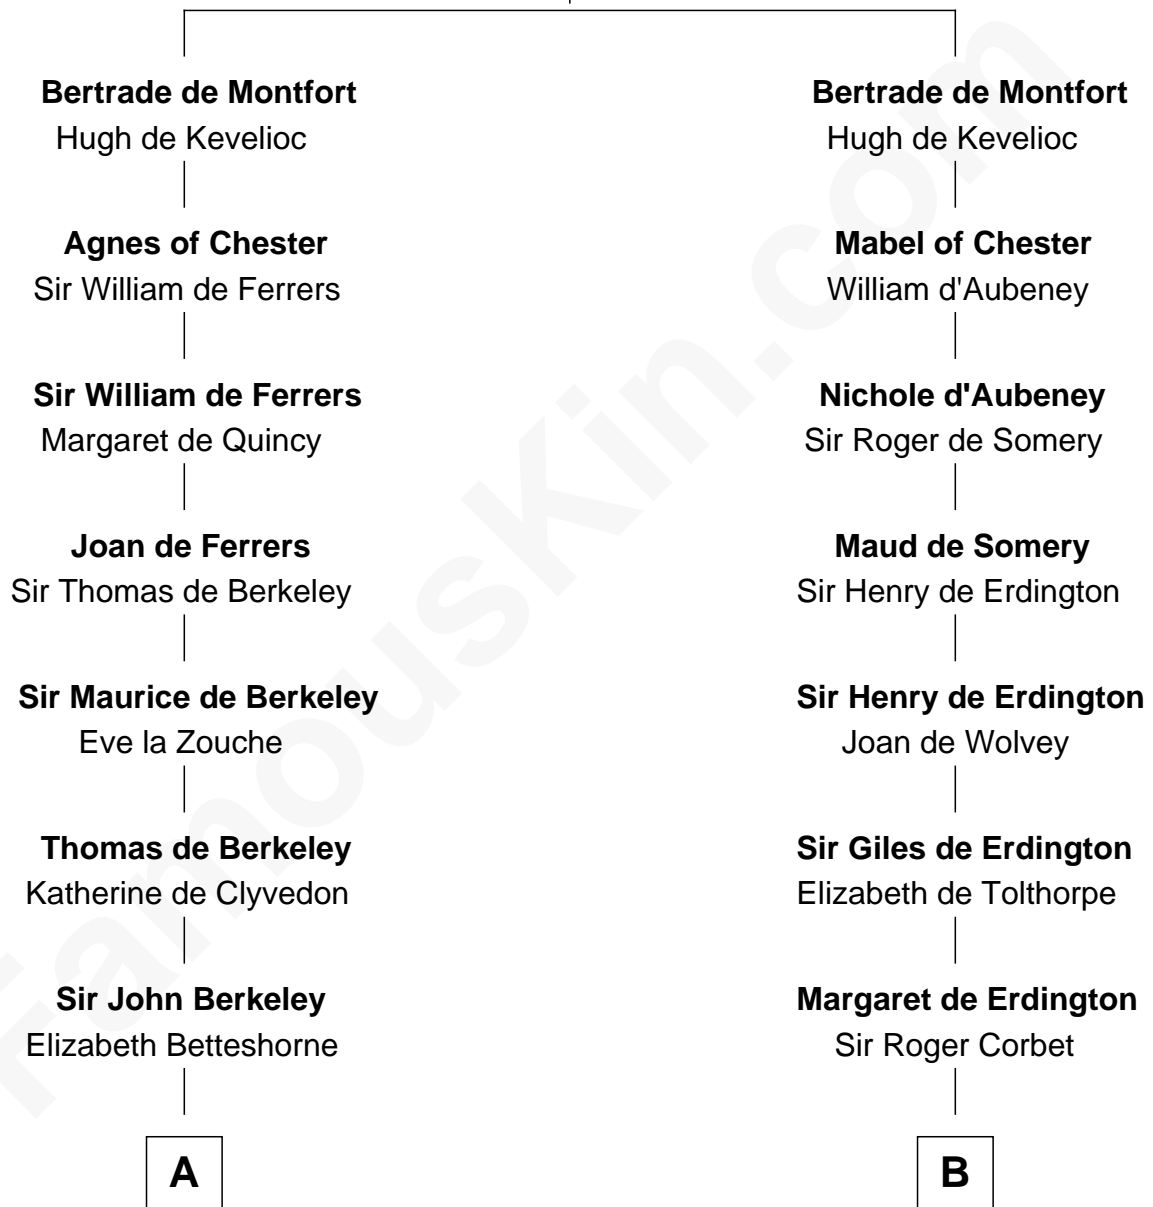

FamousKin.com

Relationship Chart of

Fitzhugh Lee

40th Governor of Virginia

14th cousin 7 times removed of

Rev. John Whittingham

(c1616 - 1639) Great Migration Immigrant 1637

Simon III de Montfort

Maud - - - - -

C

—
Ann Thompson

George Mason

—
George Mason

Anne Eilbeck

—
Gen. John Mason

Anne Maria Murray

—
Anna Maria Mason

Sydney Smith Lee

—
Fitzhugh Lee

40th Governor of Virginia

FamousKin.com