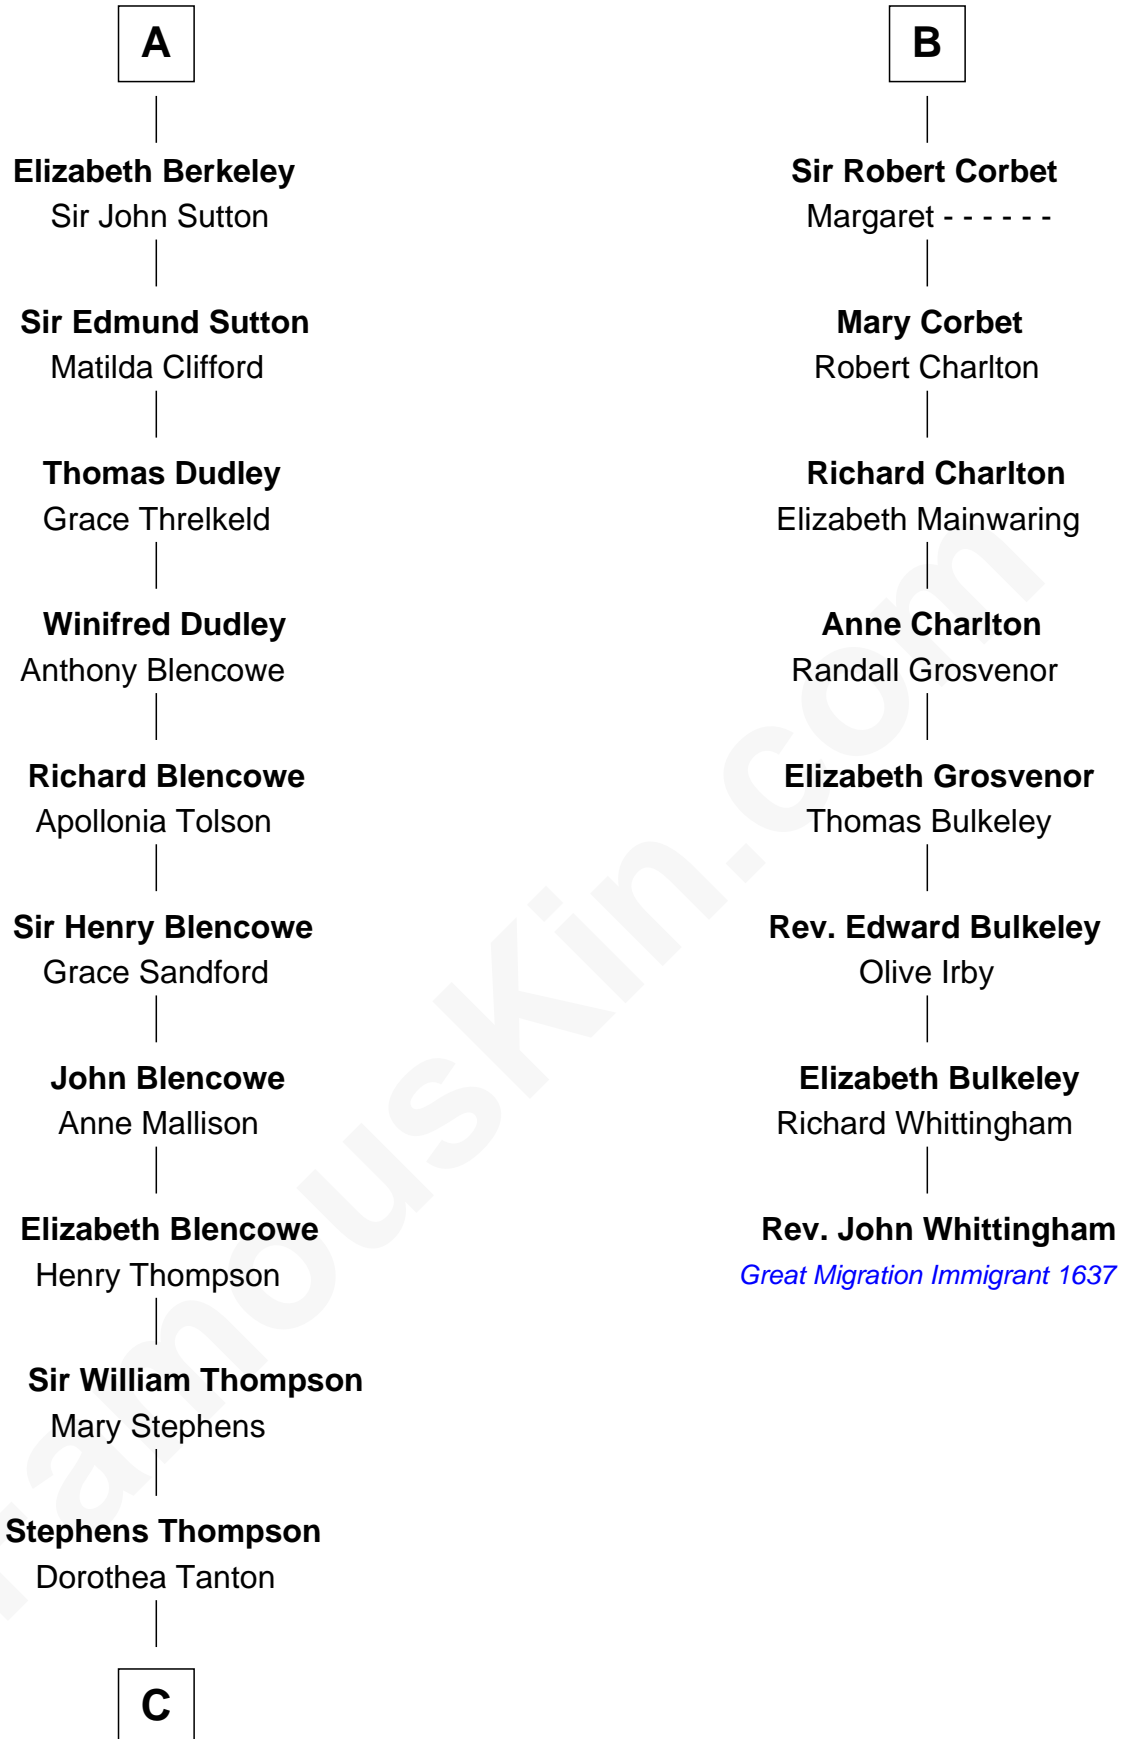

FamousKin.com

Relationship Chart of

Fitzhugh Lee

40th Governor of Virginia

14th cousin 7 times removed of

Rev. John Whittingham

(c1616 - 1639) Great Migration Immigrant 1637

Simon III de Montfort

Maud - - - - -

C

—
Ann Thompson

George Mason

—
George Mason

Anne Eilbeck

—
Gen. John Mason

Anne Maria Murray

—
Anna Maria Mason

Sydney Smith Lee

—
Fitzhugh Lee

40th Governor of Virginia

FamousKin.com