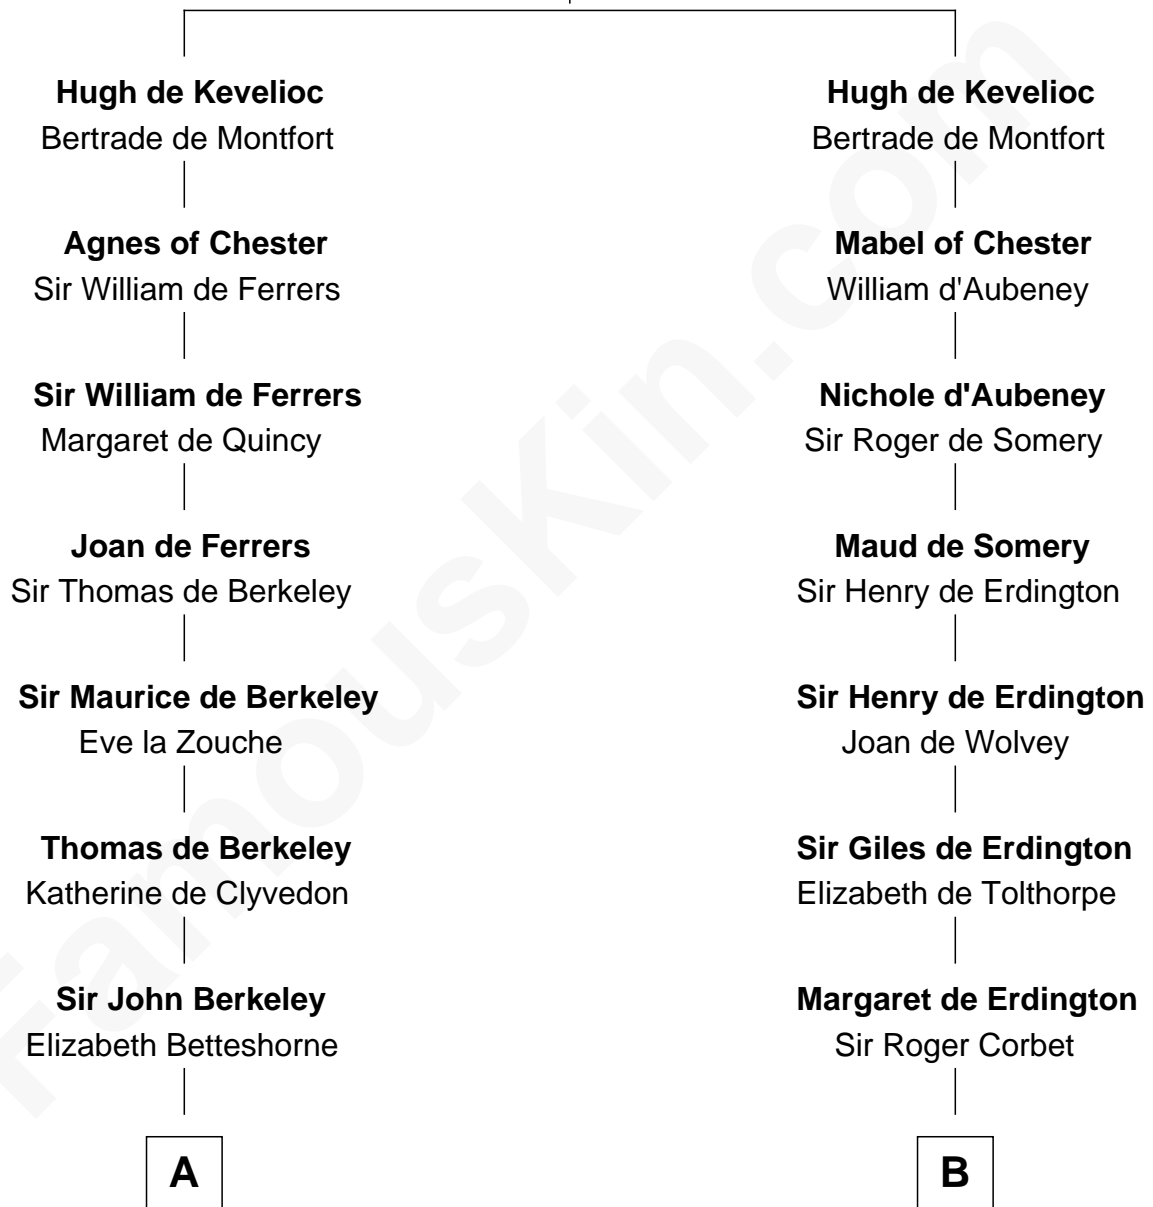

FamousKin.com

Relationship Chart of

Fitzhugh Lee

40th Governor of Virginia

14th cousin 7 times removed of

Rev. John Whittingham

(c1616 - 1639) Great Migration Immigrant 1637

Sir Ranulf de Gernons

Maud of Gloucester

C

—
Ann Thompson

George Mason

—
George Mason

Anne Eilbeck

—
Gen. John Mason

Anne Maria Murray

—
Anna Maria Mason

Sydney Smith Lee

—
Fitzhugh Lee

40th Governor of Virginia

FamousKin.com