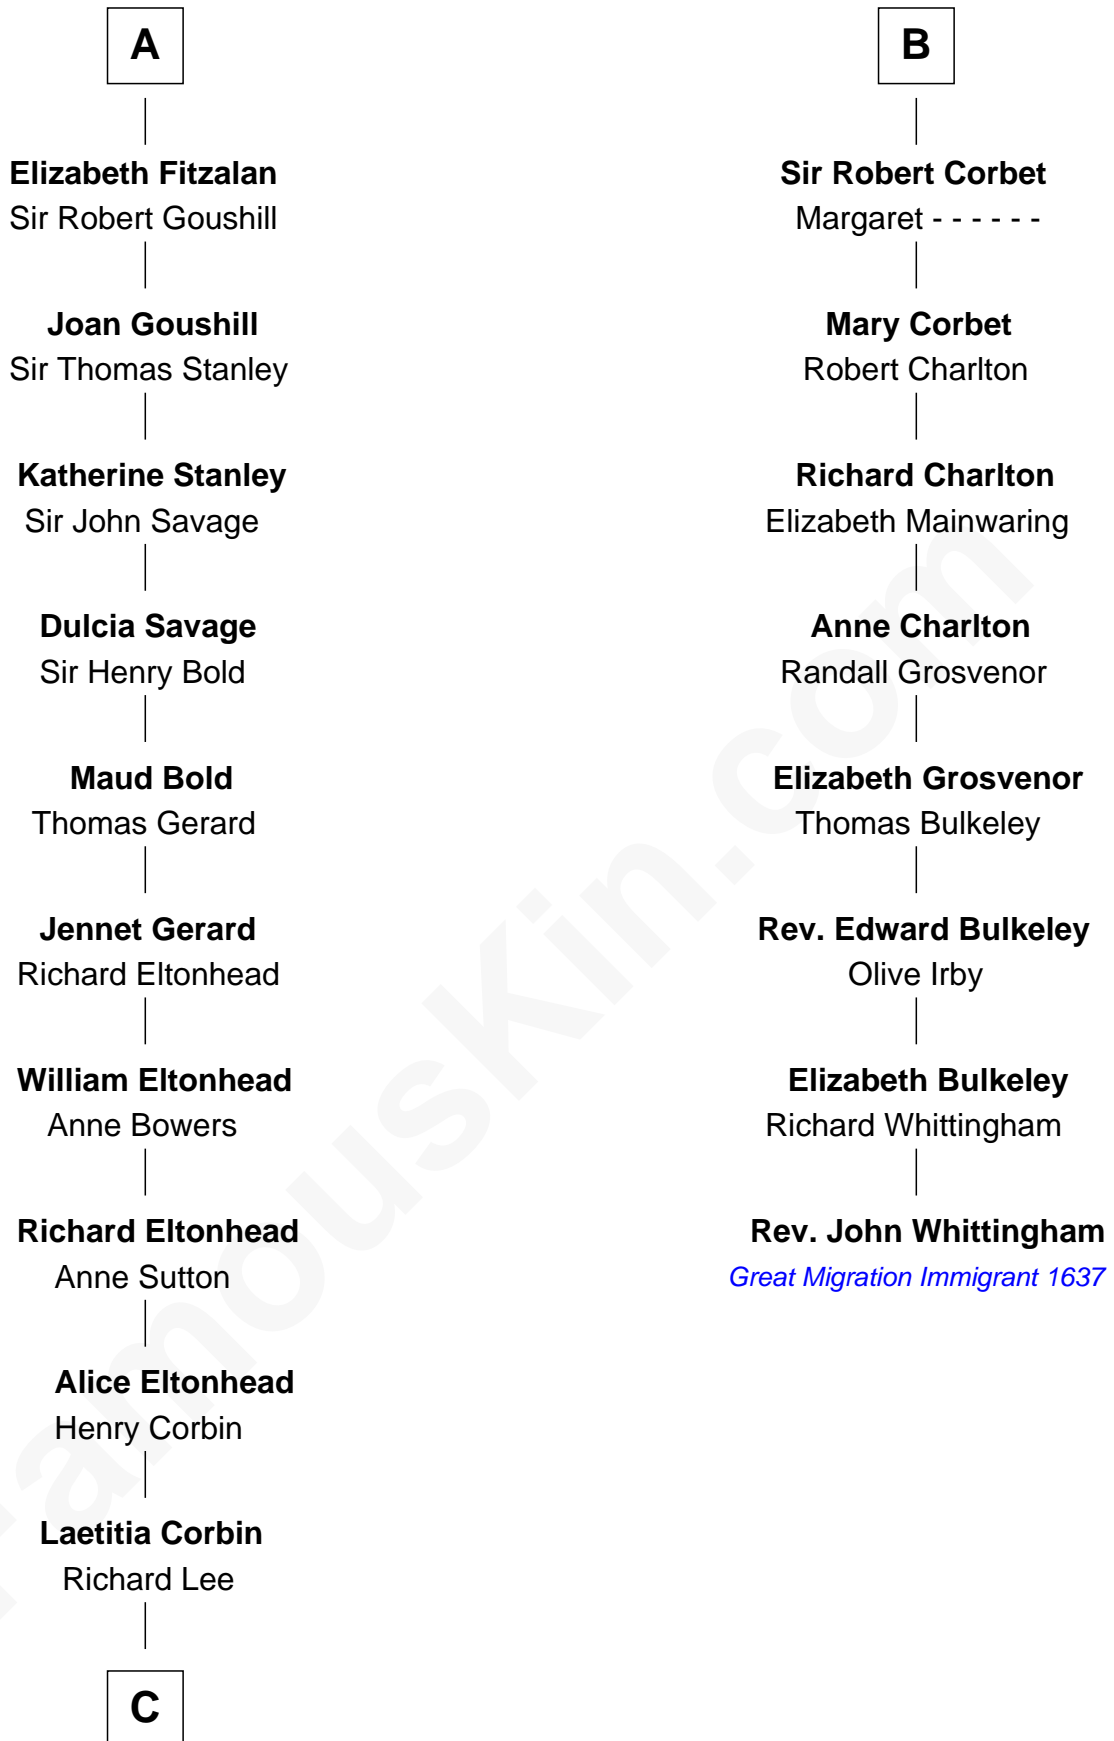

FamousKin.com

Relationship Chart of

Fitzhugh Lee

40th Governor of Virginia

14th cousin 7 times removed of

Rev. John Whittingham

(c1616 - 1639) Great Migration Immigrant 1637

C

Henry Lee
Mary Bland

Col. Henry Lee
Lucy Grymes

Maj. Gen. Henry Lee
Anne Hill Carter

Sydney Smith Lee
Anna Maria Mason

Fitzhugh Lee
40th Governor of Virginia

FamousKin.com