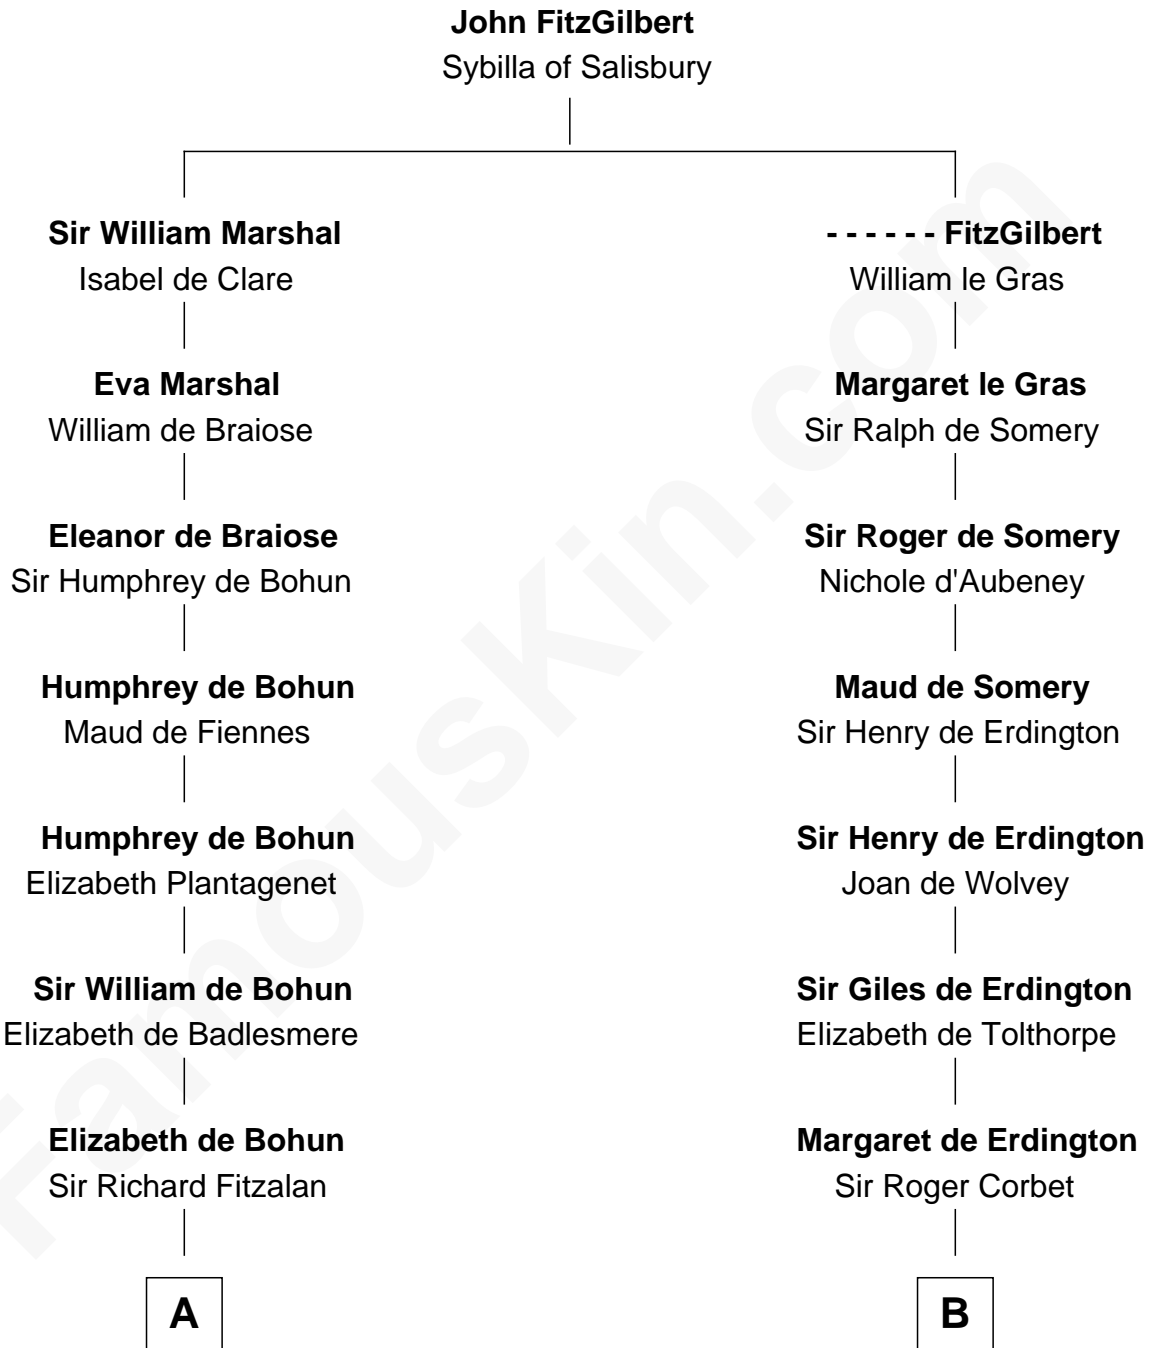

FamousKin.com

Relationship Chart of

Fitzhugh Lee

40th Governor of Virginia

14th cousin 7 times removed of

Rev. John Whittingham

(c1616 - 1639) Great Migration Immigrant 1637

C

Henry Lee
Mary Bland

Col. Henry Lee
Lucy Grymes

Maj. Gen. Henry Lee
Anne Hill Carter

Sydney Smith Lee
Anna Maria Mason

Fitzhugh Lee
40th Governor of Virginia

FamousKin.com