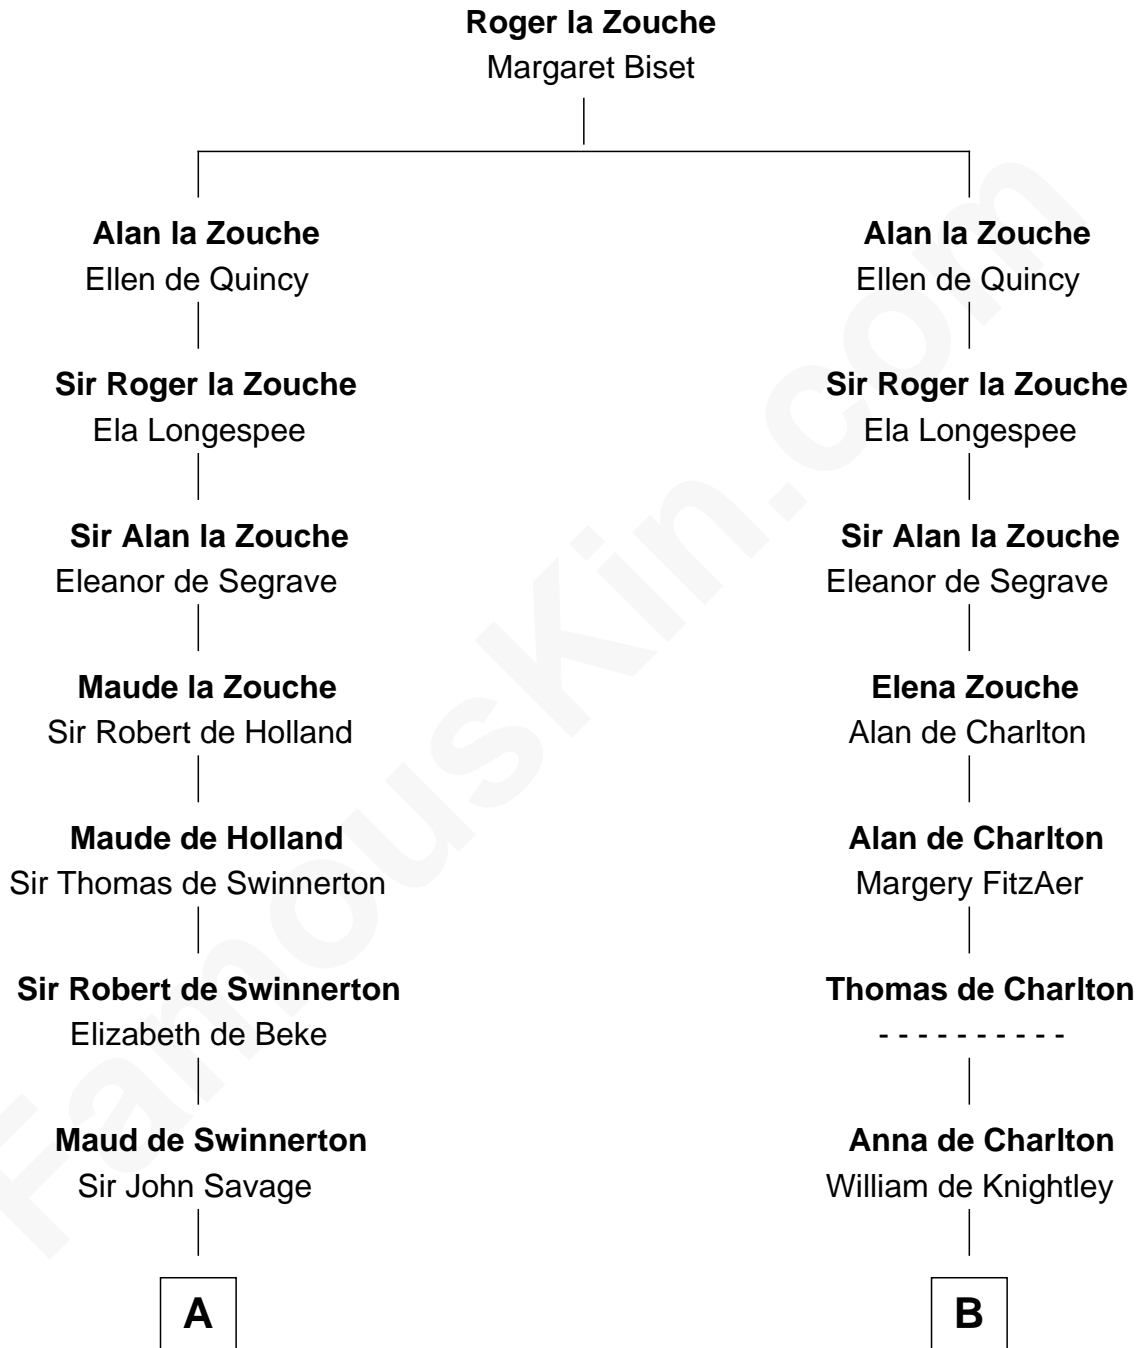

FamousKin.com

Relationship Chart of

Fitzhugh Lee

40th Governor of Virginia

14th cousin 6 times removed of

Rev. John Whittingham

(c1616 - 1639) Great Migration Immigrant 1637

C

Col. Henry Lee

Lucy Grymes

Maj. Gen. Henry Lee

Anne Hill Carter

Sydney Smith Lee

Anna Maria Mason

Fitzhugh Lee

40th Governor of Virginia