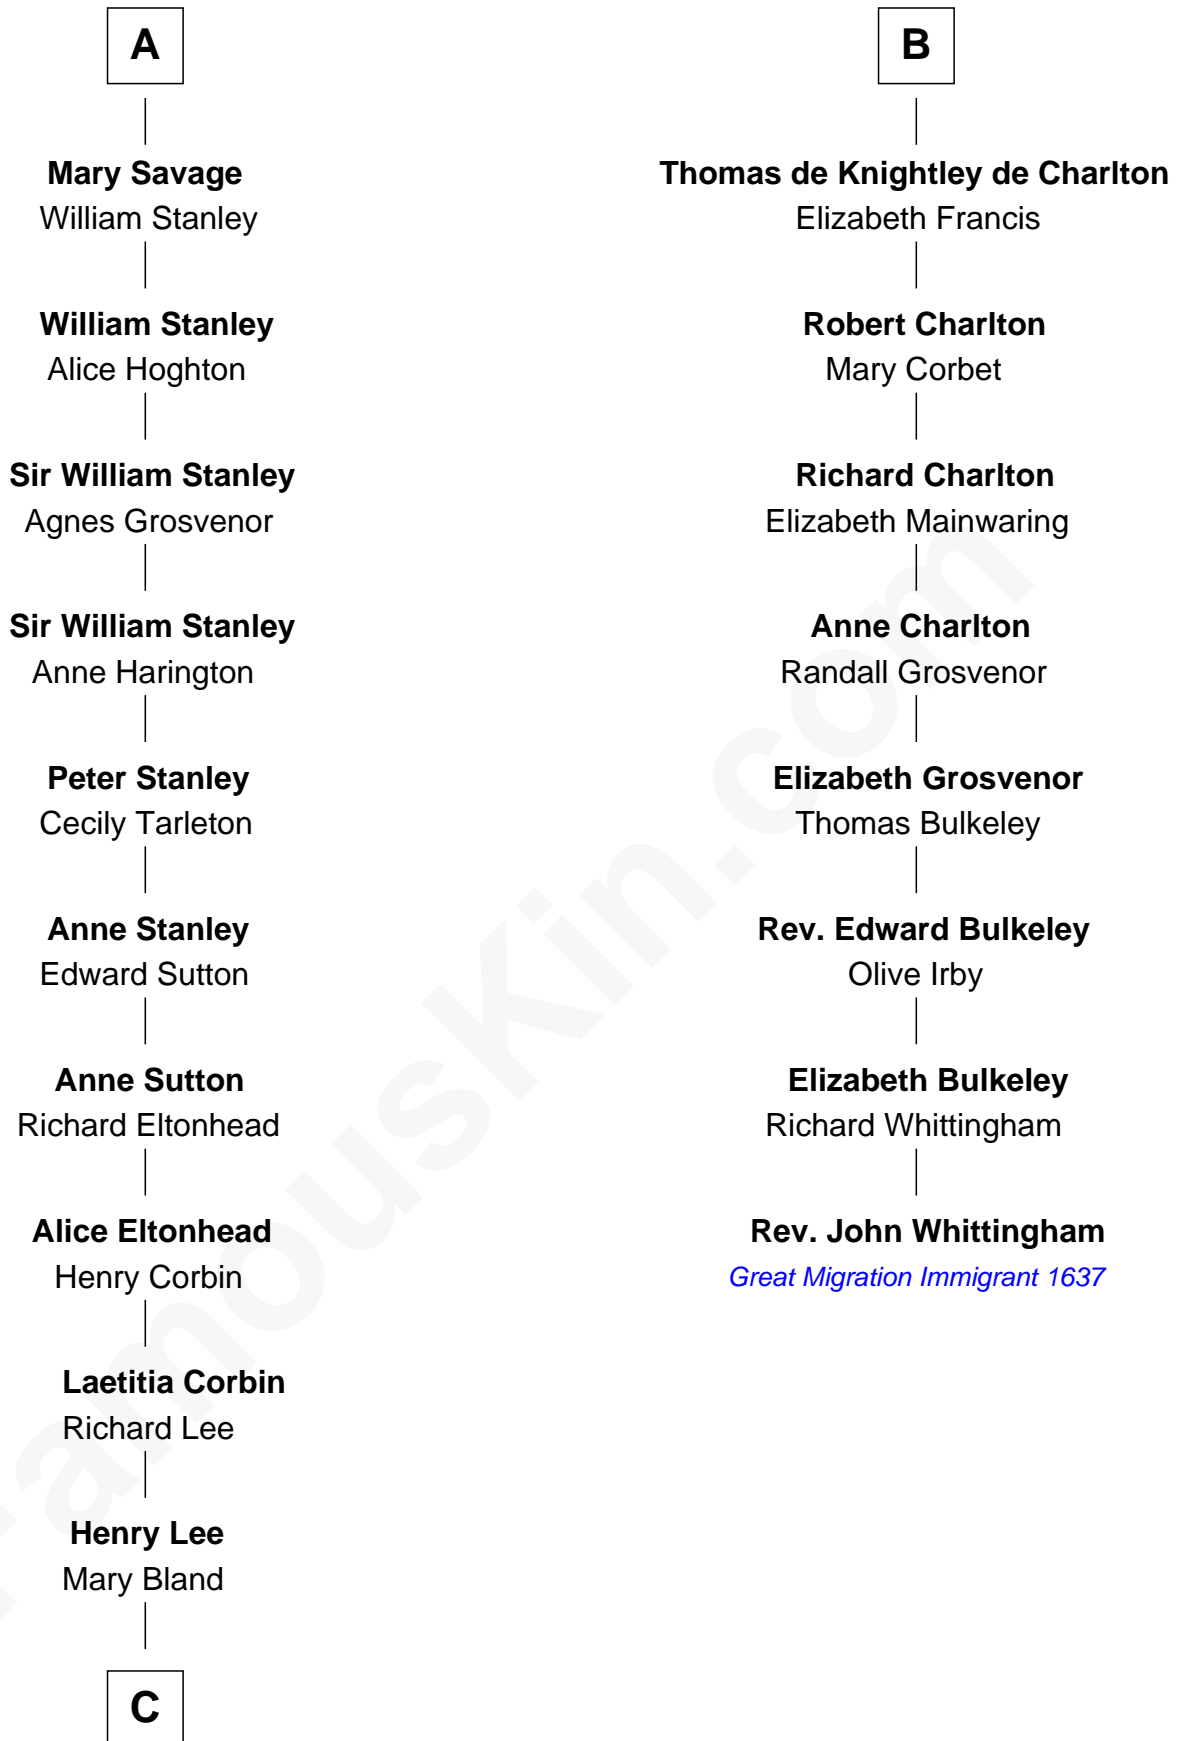

FamousKin.com

Relationship Chart of

Fitzhugh Lee

40th Governor of Virginia

14th cousin 6 times removed of

Rev. John Whittingham

(c1616 - 1639) Great Migration Immigrant 1637

C

Col. Henry Lee

Lucy Grymes

Maj. Gen. Henry Lee

Anne Hill Carter

Sydney Smith Lee

Anna Maria Mason

Fitzhugh Lee

40th Governor of Virginia