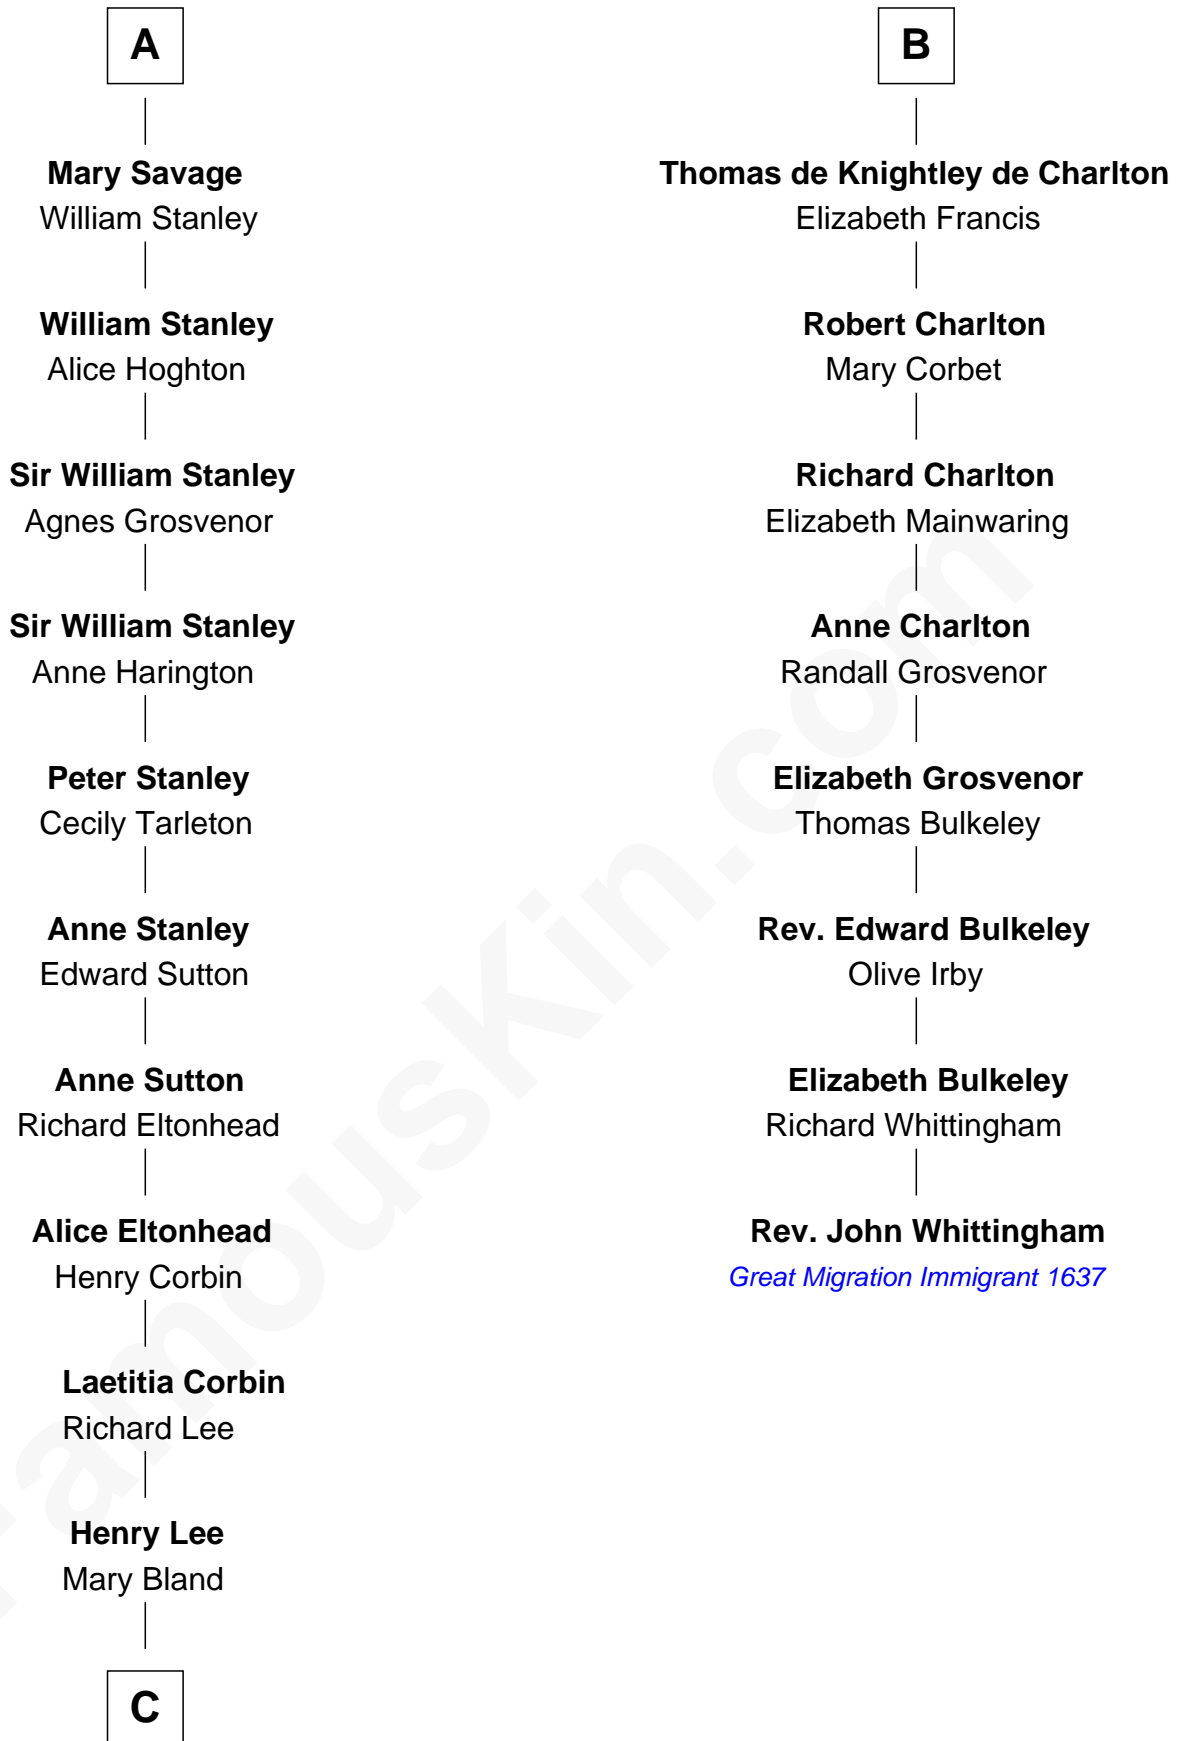

FamousKin.com Relationship Chart of Fitzhugh Lee

40th Governor of Virginia

14th cousin 6 times removed of

Rev. John Whittingham

(c1616 - 1639) Great Migration Immigrant 1637

Walter de Ridelisford

C

Col. Henry Lee

Lucy Grymes

Maj. Gen. Henry Lee

Anne Hill Carter

Sydney Smith Lee

Anna Maria Mason

Fitzhugh Lee

40th Governor of Virginia

FamousKin.com