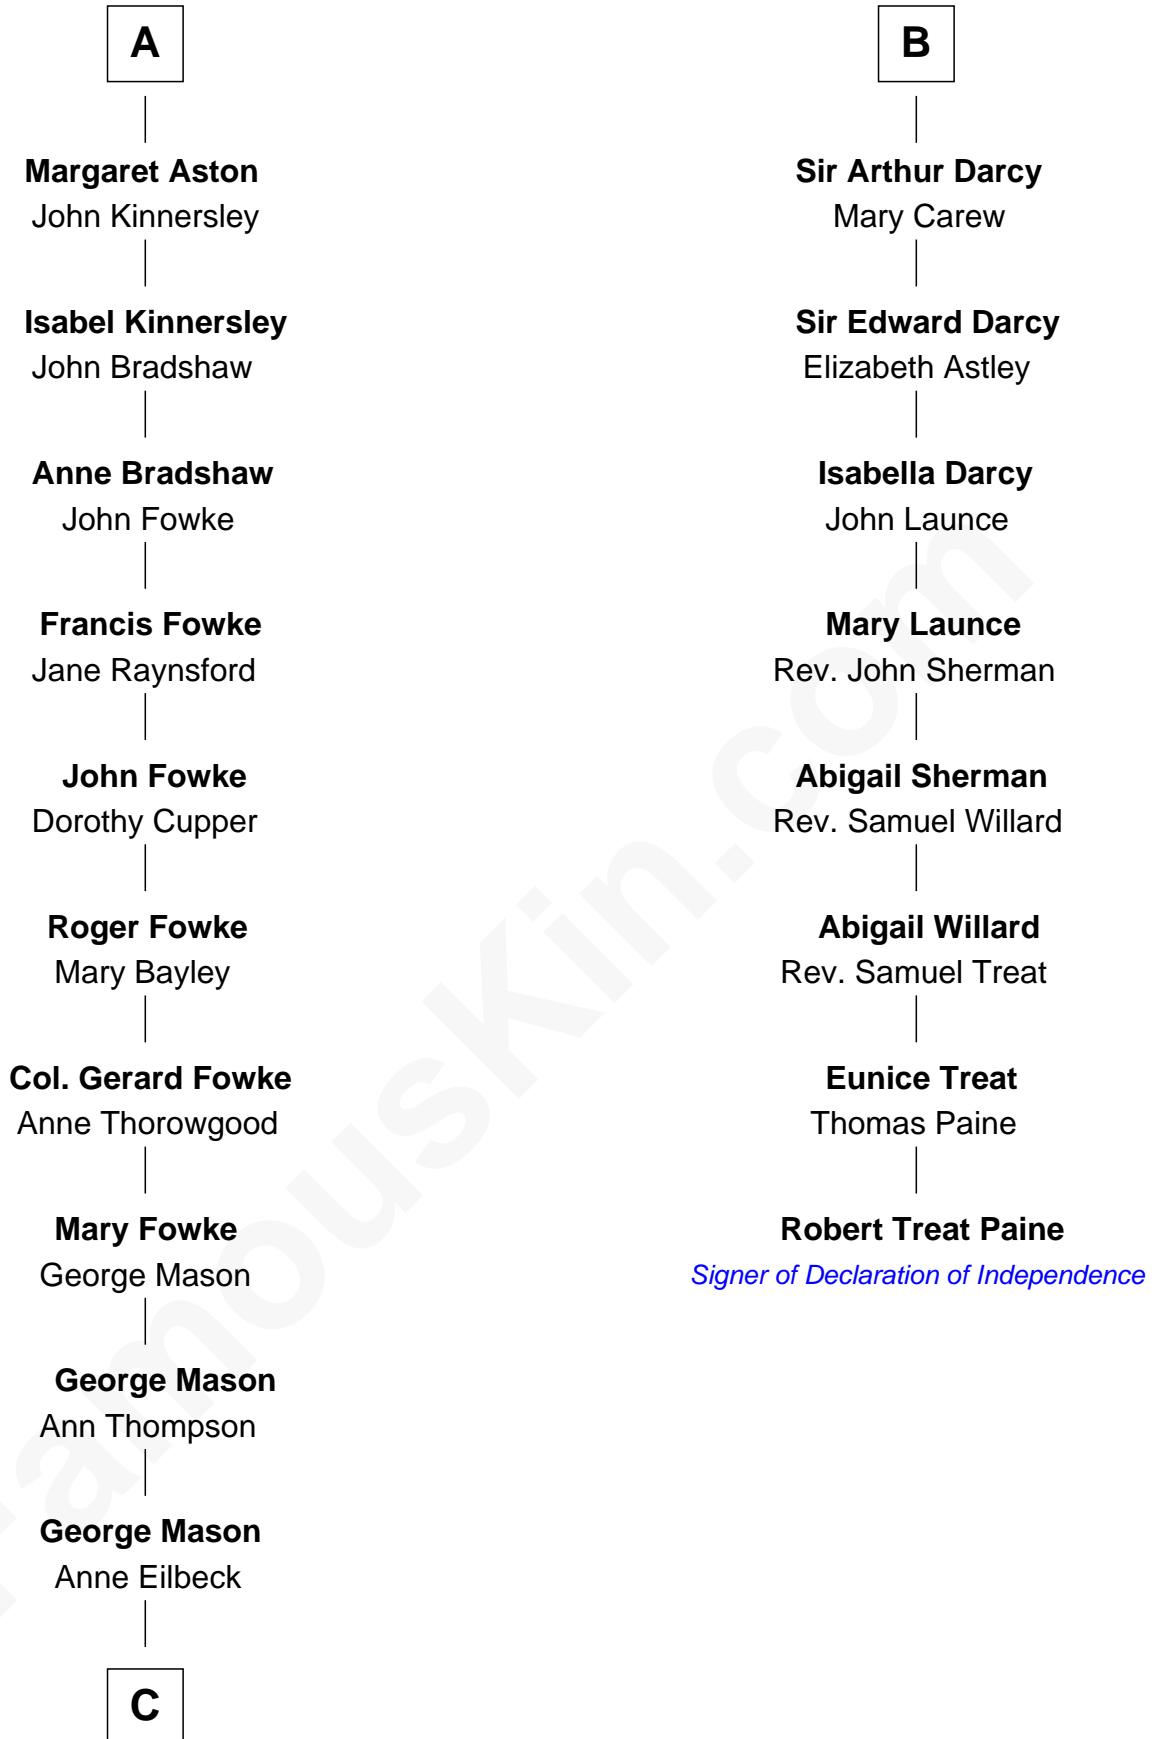

## Relationship Chart of

### Fitzhugh Lee

40th Governor of Virginia

14th cousin 5 times removed of

**Robert Treat Paine**

Signer of the Declaration of Independence

**C**

—  
**Gen. John Mason**  
Anne Maria Murray

—  
**Anna Maria Mason**  
Sydney Smith Lee

—  
**Fitzhugh Lee**  
*40th Governor of Virginia*

FamousKin.com