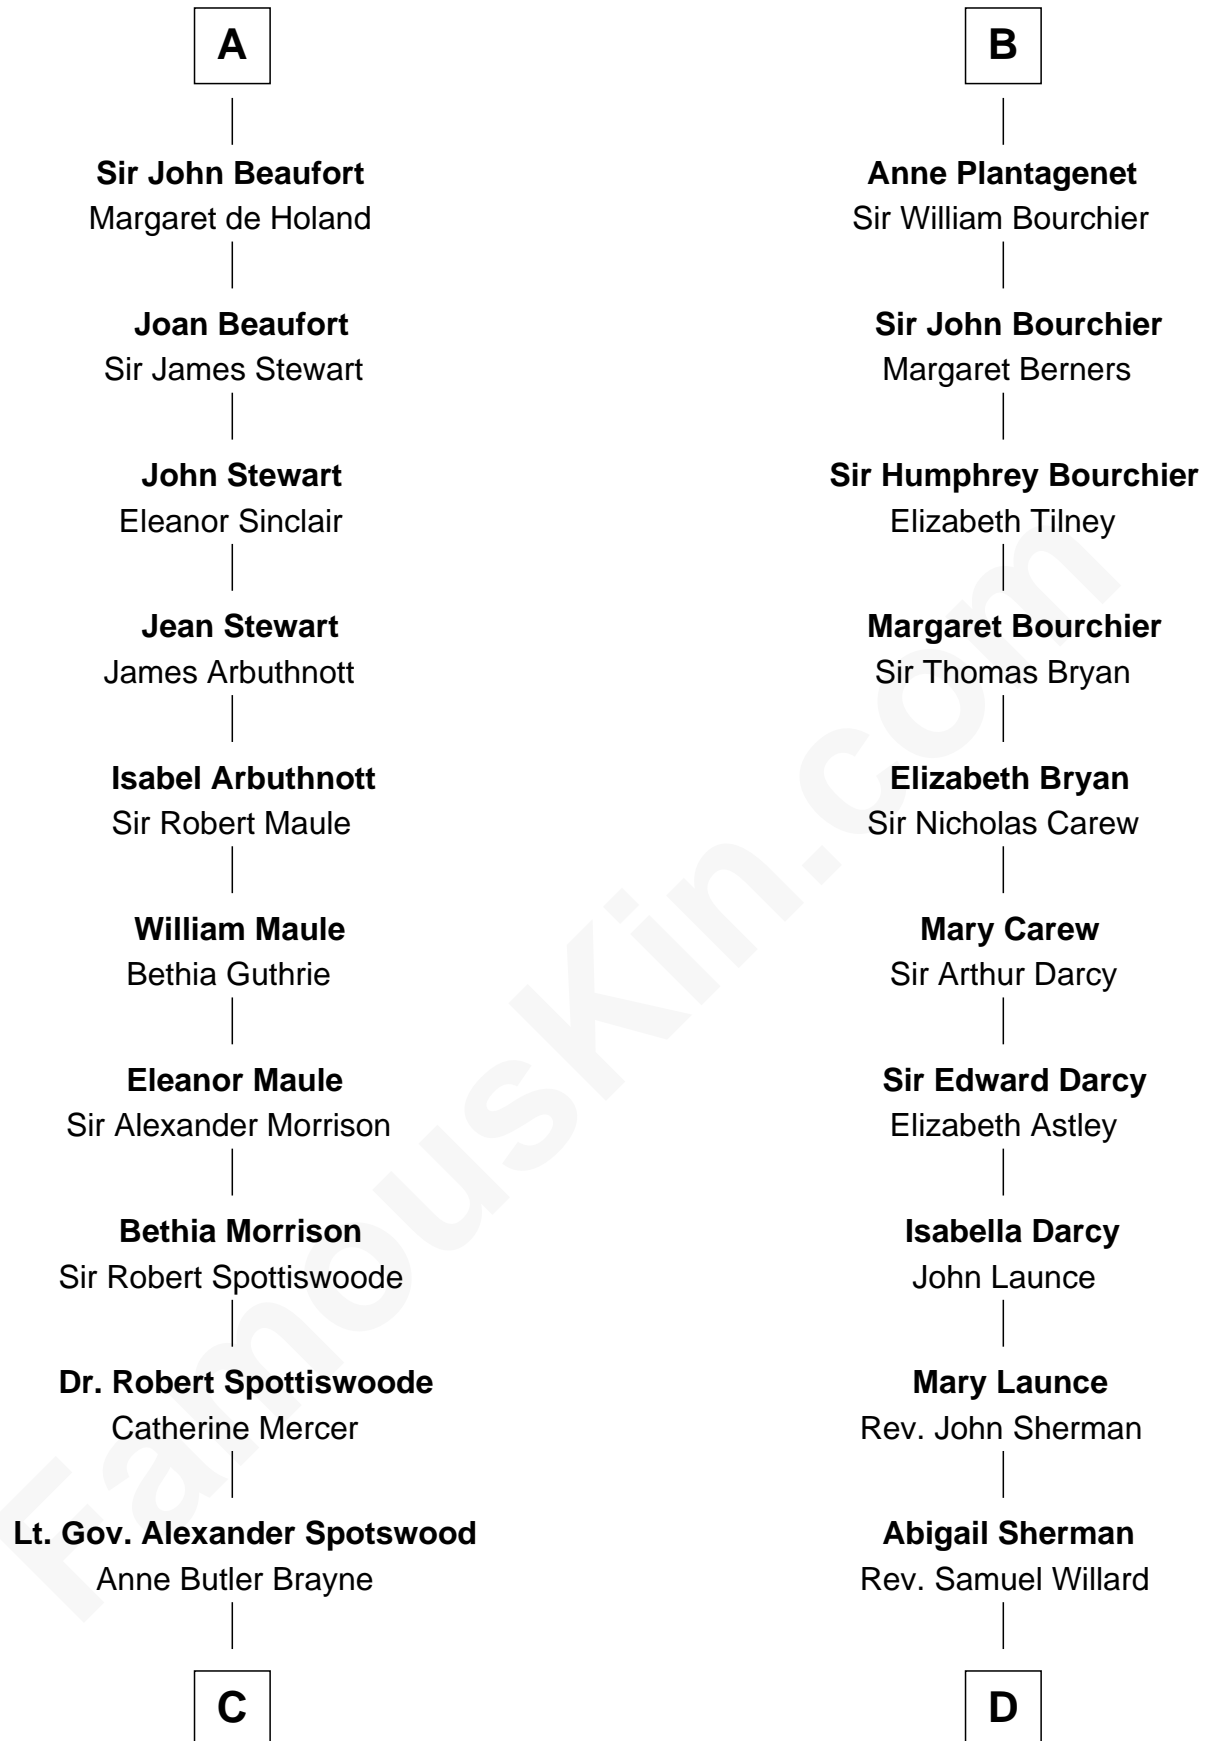

## Relationship Chart of

### Fitzhugh Lee

40th Governor of Virginia

19th cousin 2 times removed of

**Robert Treat Paine**

Signer of the Declaration of Independence

**Alfonso II, King of Aragon**

Sancha of Castile

**C**

**Anne Catherine Spotswood**

Col. Bernard Moore

**Anne Butler Moore**

Charles Carter

**Anne Hill Carter**

Maj. Gen. Henry Lee

**Sydney Smith Lee**

Anna Maria Mason