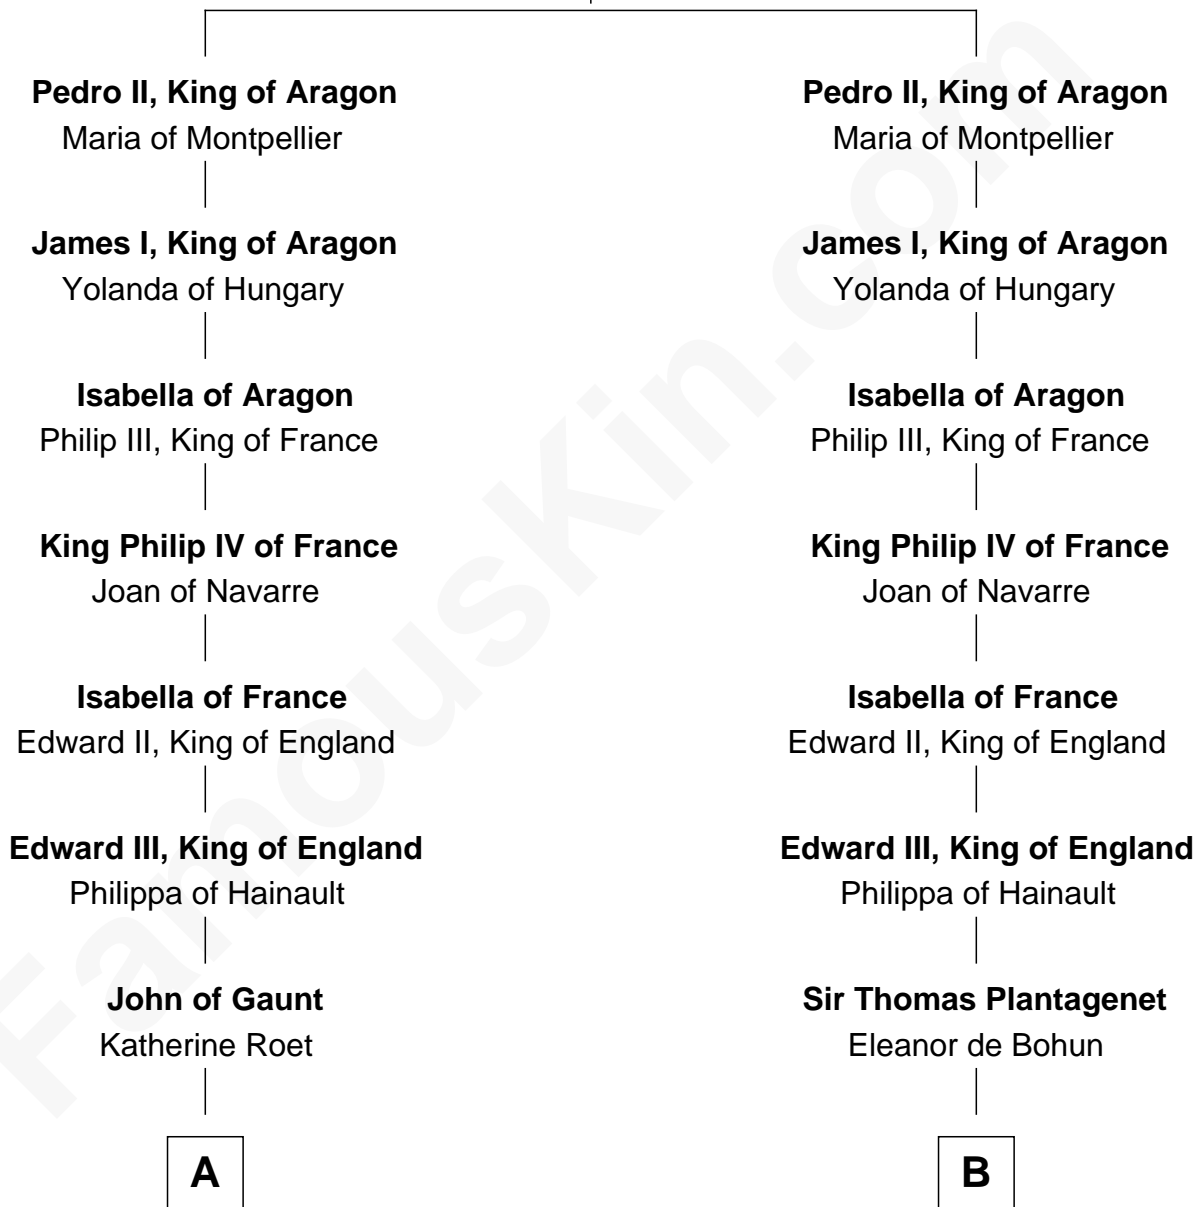

## Relationship Chart of

### Fitzhugh Lee

40th Governor of Virginia

19th cousin 2 times removed of

**Robert Treat Paine**

Signer of the Declaration of Independence

**Alfonso II, King of Aragon**

Sancha of Castile

**C**

**Anne Catherine Spotswood**

Col. Bernard Moore

**Anne Butler Moore**

Charles Carter

**Anne Hill Carter**

Maj. Gen. Henry Lee

**Sydney Smith Lee**

Anna Maria Mason