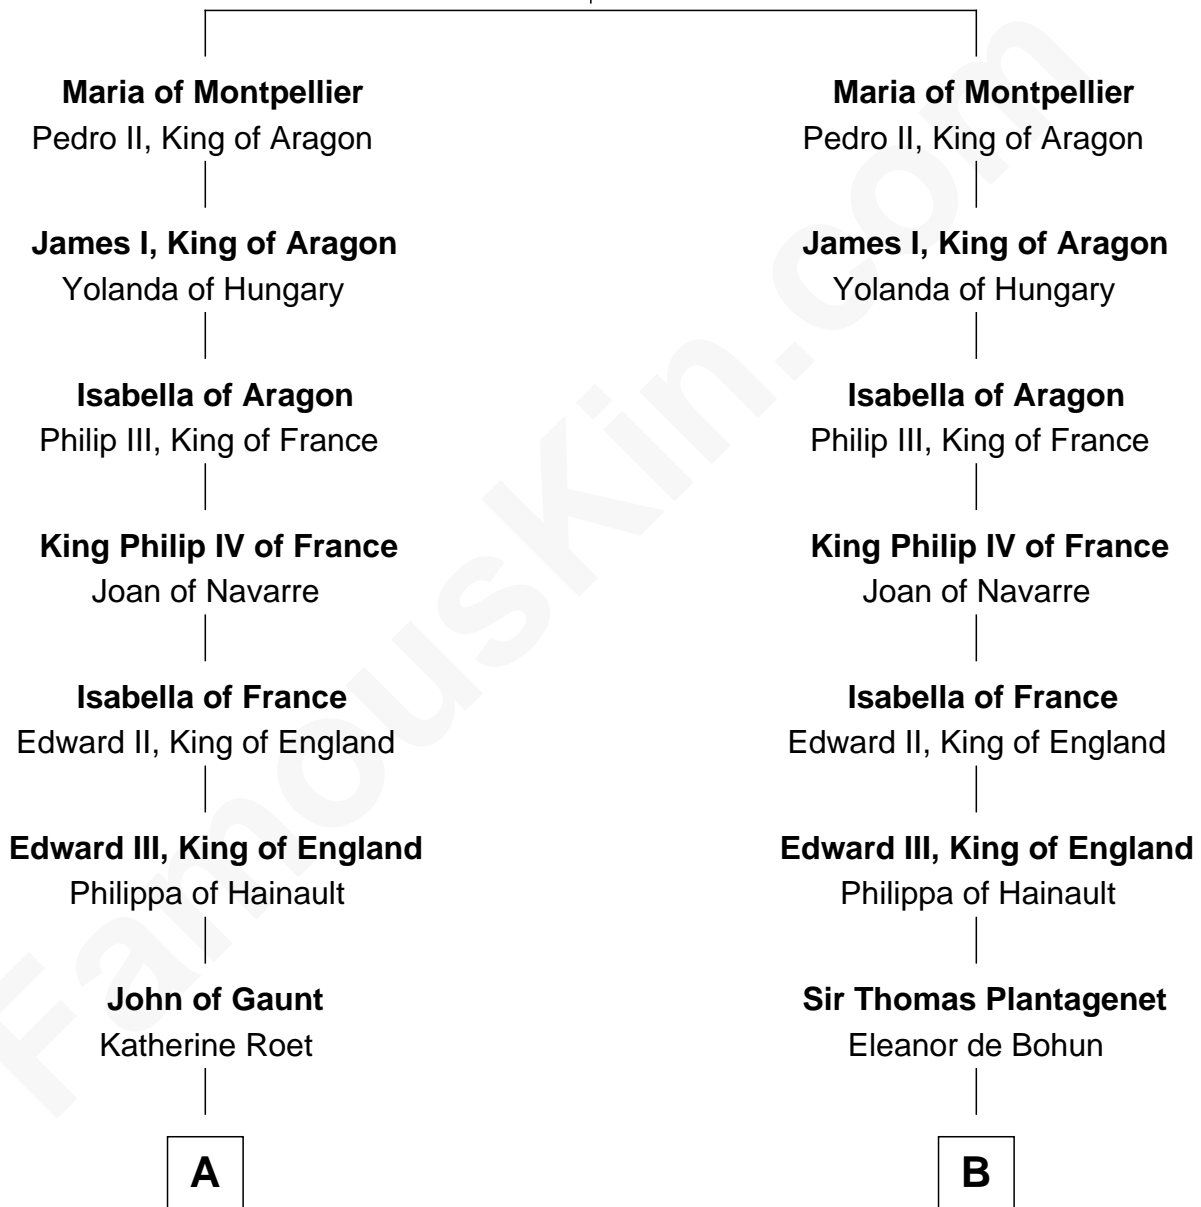

FamousKin.com

Relationship Chart of

Fitzhugh Lee

40th Governor of Virginia

19th cousin 2 times removed of

Robert Treat Paine

Signer of the Declaration of Independence

William VIII de Montpellier

Eudoxia Comnenus

C

Anne Catherine Spotswood

Col. Bernard Moore

Anne Butler Moore

Charles Carter

Anne Hill Carter

Maj. Gen. Henry Lee

Sydney Smith Lee

Anna Maria Mason

Fitzhugh Lee

40th Governor of Virginia

D

Abigail Willard

Rev. Samuel Treat

Eunice Treat