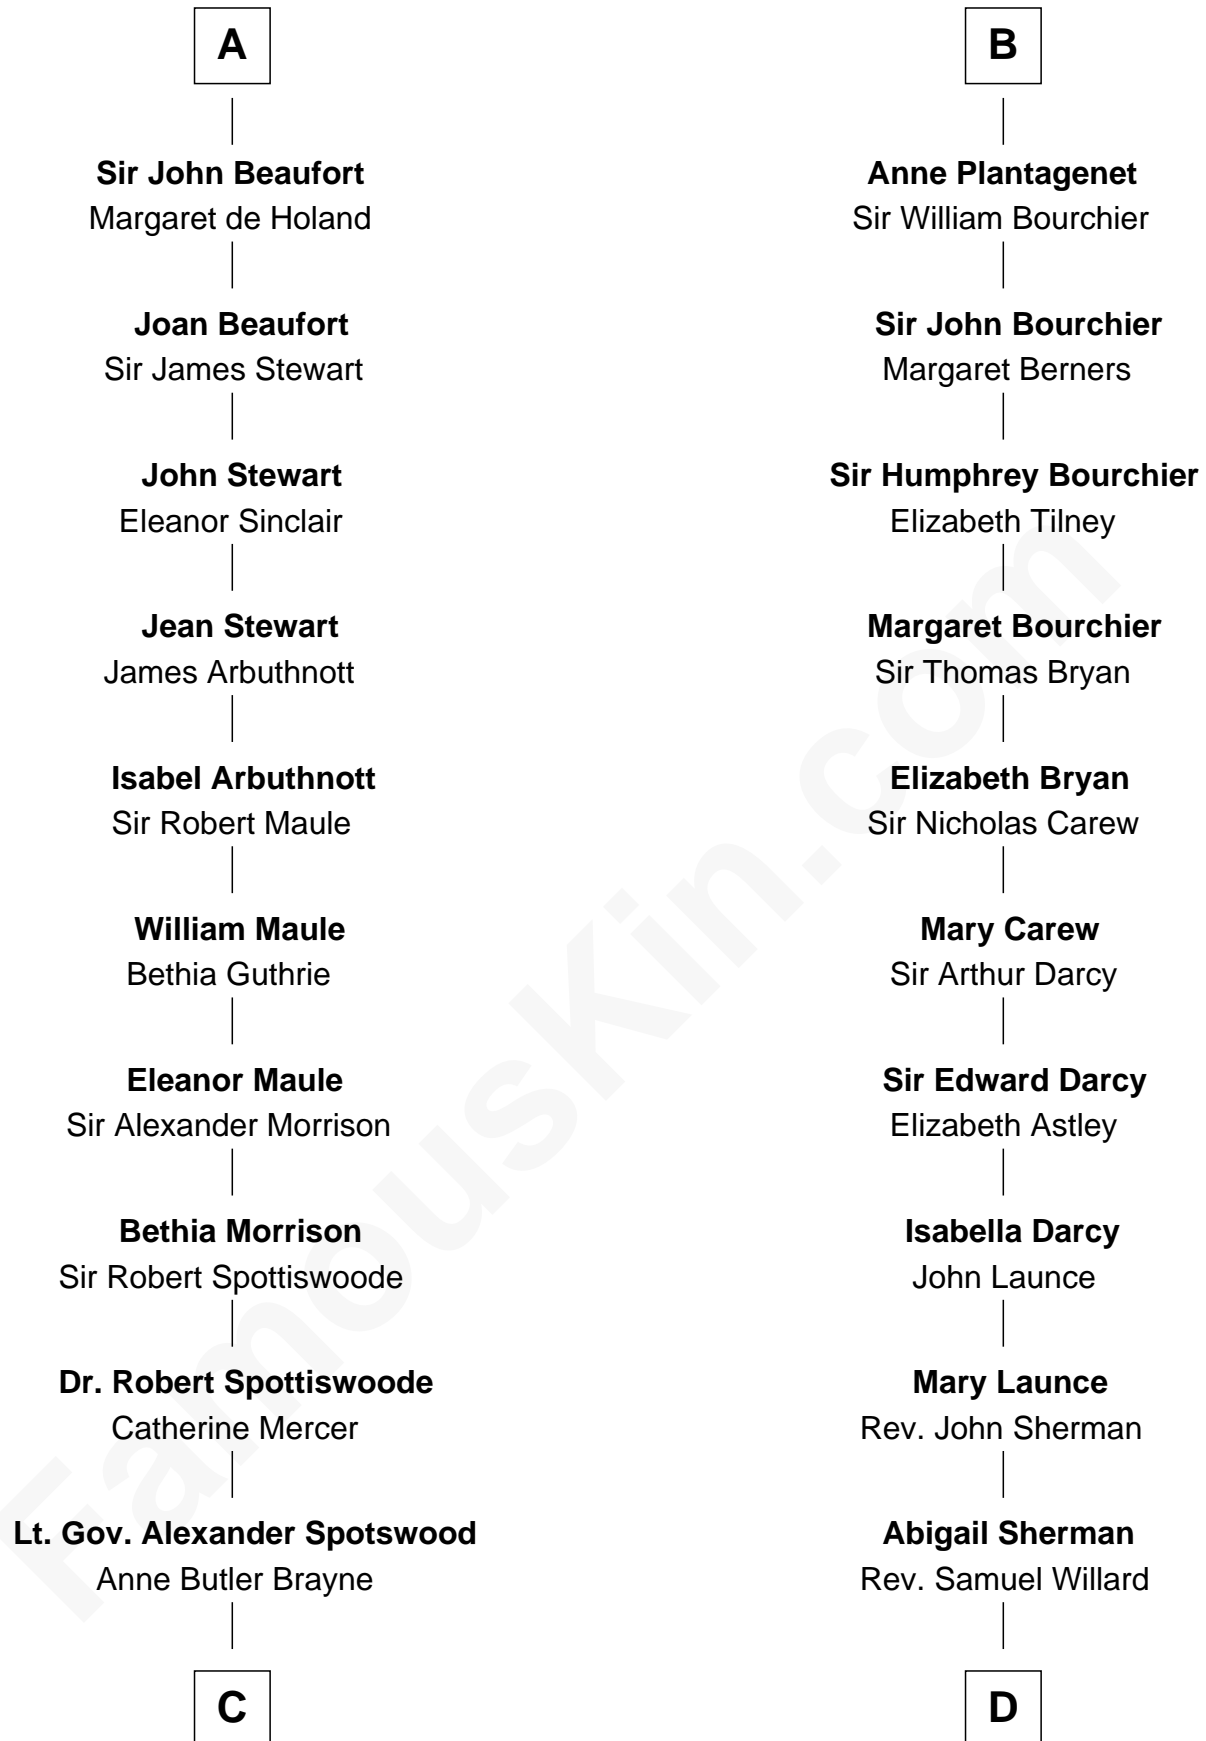

FamousKin.com

Relationship Chart of

Fitzhugh Lee

40th Governor of Virginia

19th cousin 2 times removed of

Robert Treat Paine

Signer of the Declaration of Independence

William VIII de Montpellier

Eudoxia Comnenus

C

Anne Catherine Spotswood

Col. Bernard Moore

Anne Butler Moore

Charles Carter

Anne Hill Carter

Maj. Gen. Henry Lee

Sydney Smith Lee

Anna Maria Mason

Fitzhugh Lee

40th Governor of Virginia

D

Abigail Willard

Rev. Samuel Treat

Eunice Treat