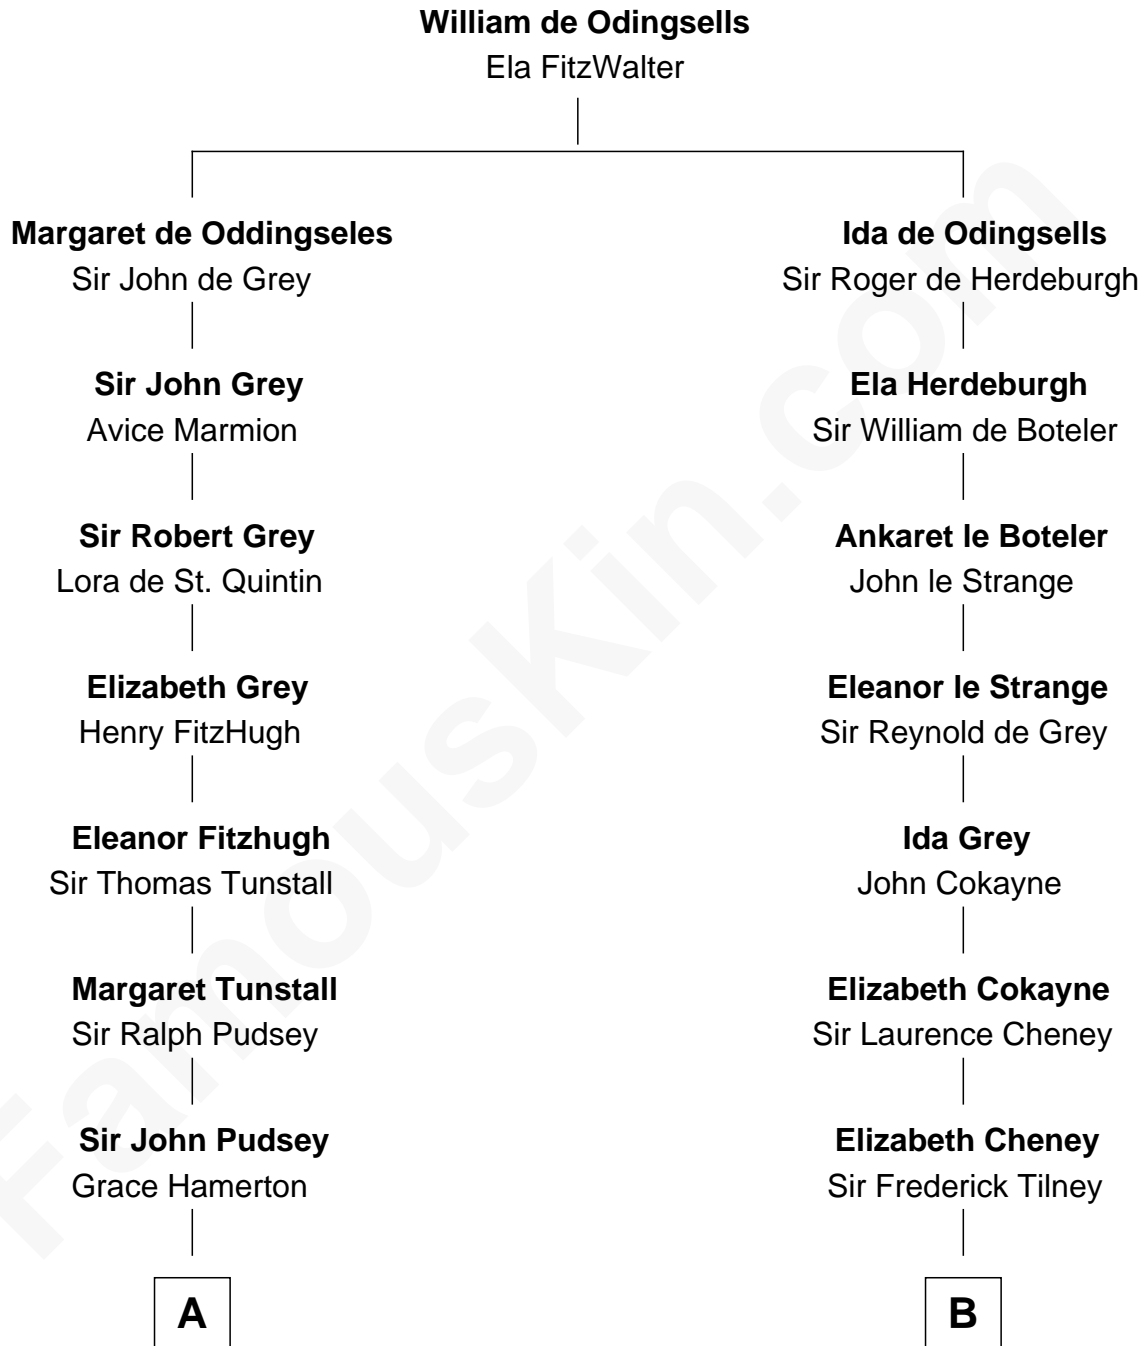

FamousKin.com

Relationship Chart of

Fitzhugh Lee

40th Governor of Virginia

17th cousin 3 times removed of

Robert Treat Paine

Signer of the Declaration of Independence

C

Col. Henry Lee

Lucy Grymes

Maj. Gen. Henry Lee

Anne Hill Carter

Sydney Smith Lee

Anna Maria Mason

Fitzhugh Lee

40th Governor of Virginia