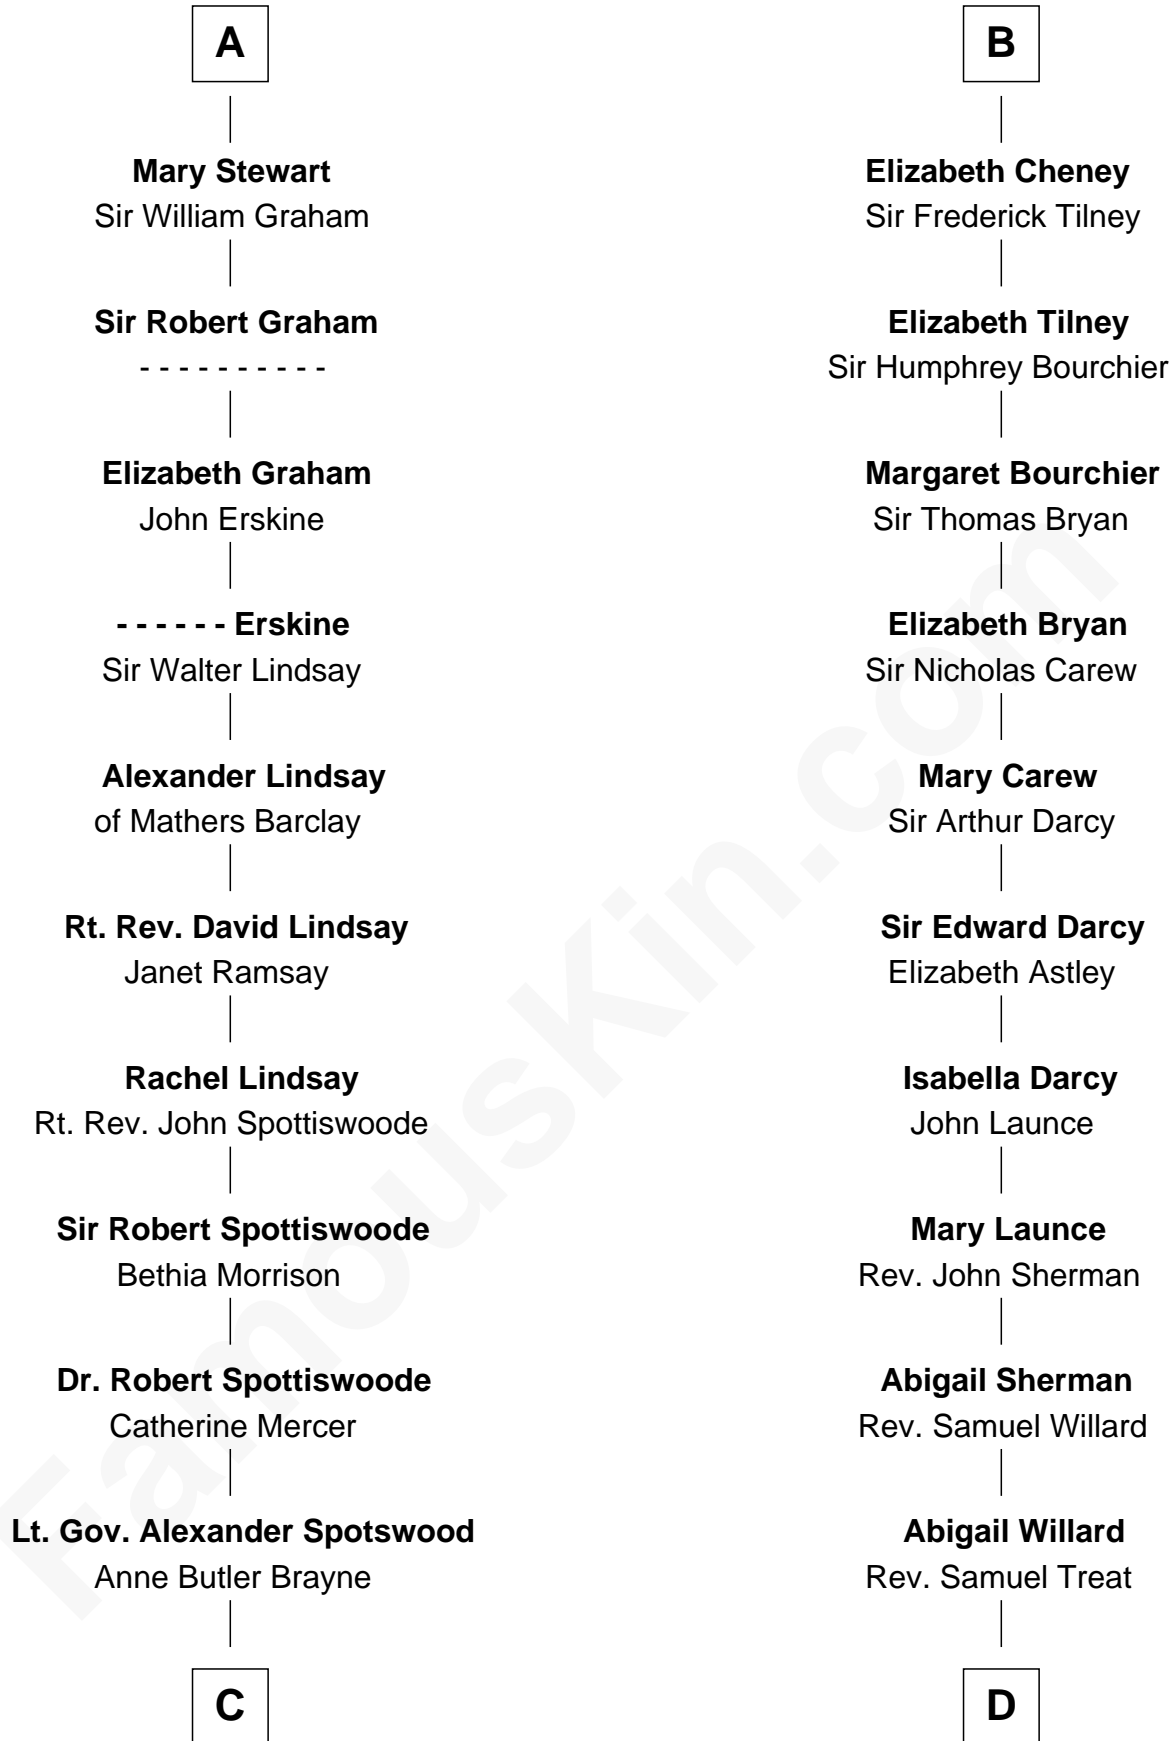

FamousKin.com

Relationship Chart of

Fitzhugh Lee

40th Governor of Virginia

18th cousin 3 times removed of

Robert Treat Paine

Signer of the Declaration of Independence

David of Huntingdon

Maud of Chester

C

Anne Catherine Spotswood

Col. Bernard Moore

Anne Butler Moore

Charles Carter

Anne Hill Carter

Maj. Gen. Henry Lee

Sydney Smith Lee

Anna Maria Mason

Fitzhugh Lee

40th Governor of Virginia

D

Eunice Treat

Thomas Paine

Robert Treat Paine