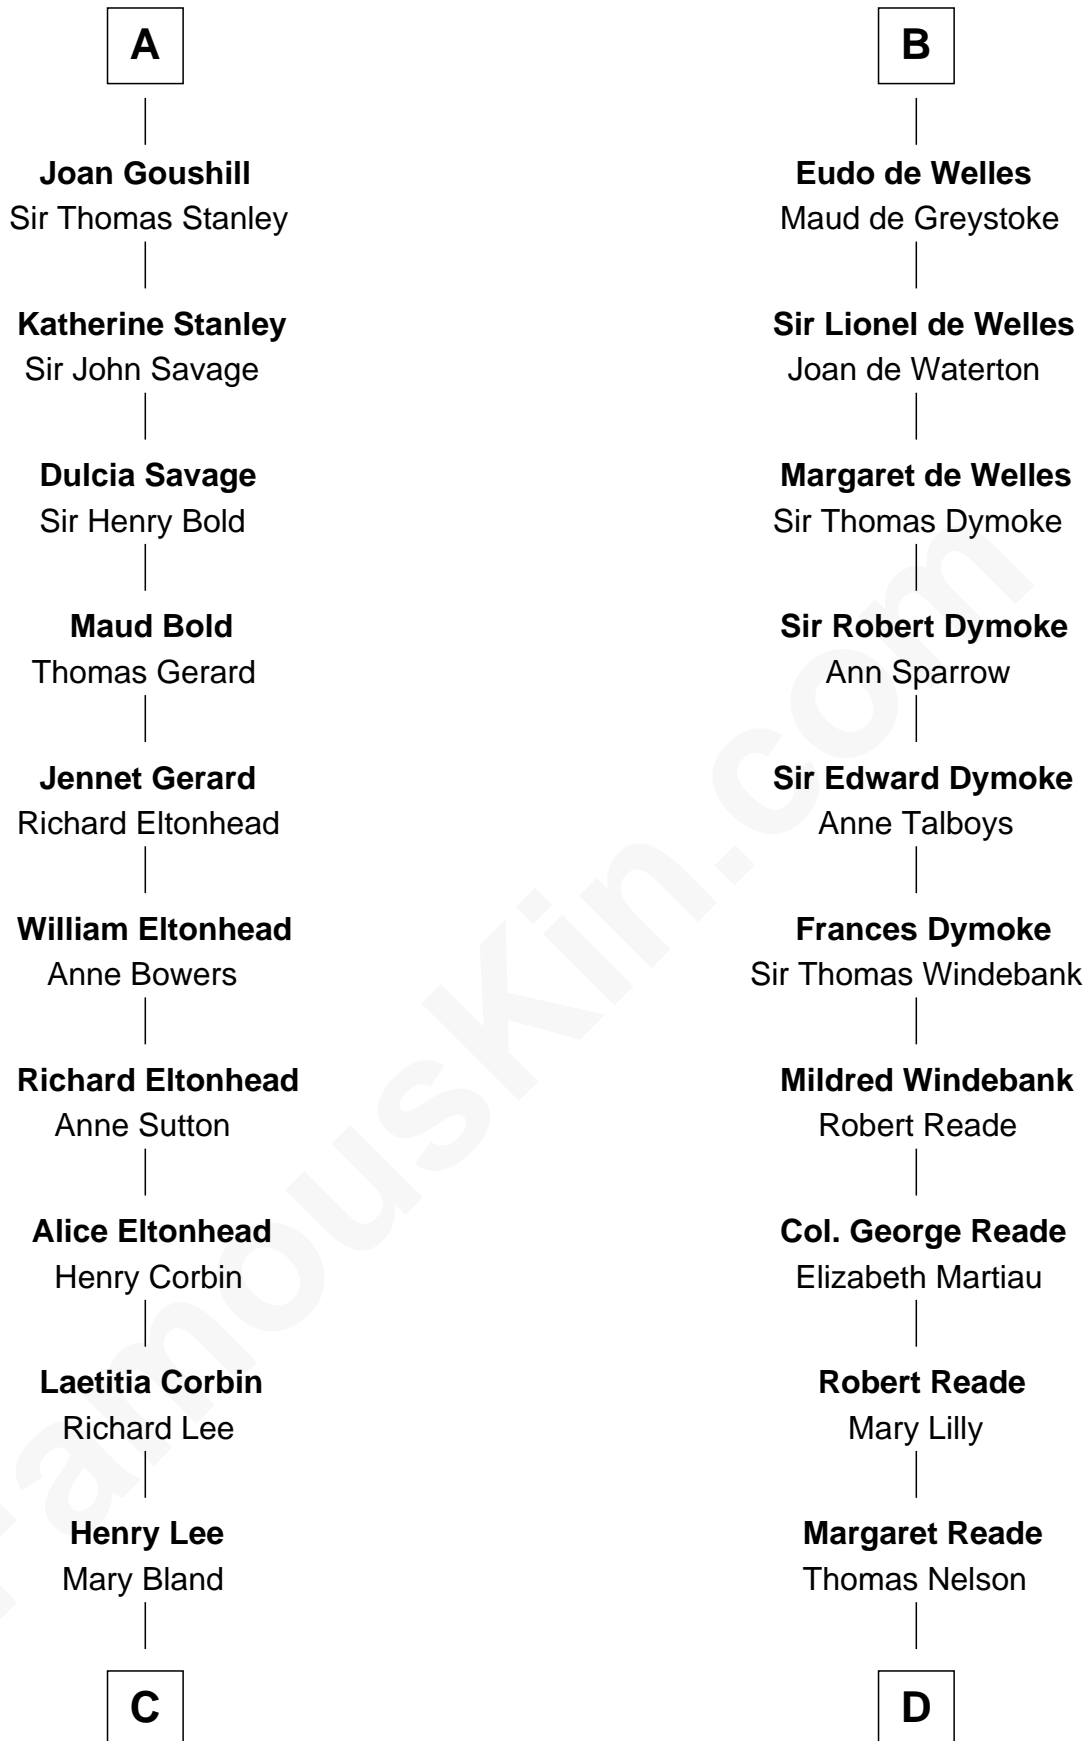

FamousKin.com

Relationship Chart of

Fitzhugh Lee

40th Governor of Virginia

18th cousin 2 times removed of

Thomas Nelson

Signer of the Declaration of Independence

Philip of Swabia

Joan of Lancaster

John de Mowbray

John de Mowbray

Elizabeth de Segrave

Eleanor de Mowbray

John de Welles

B

C